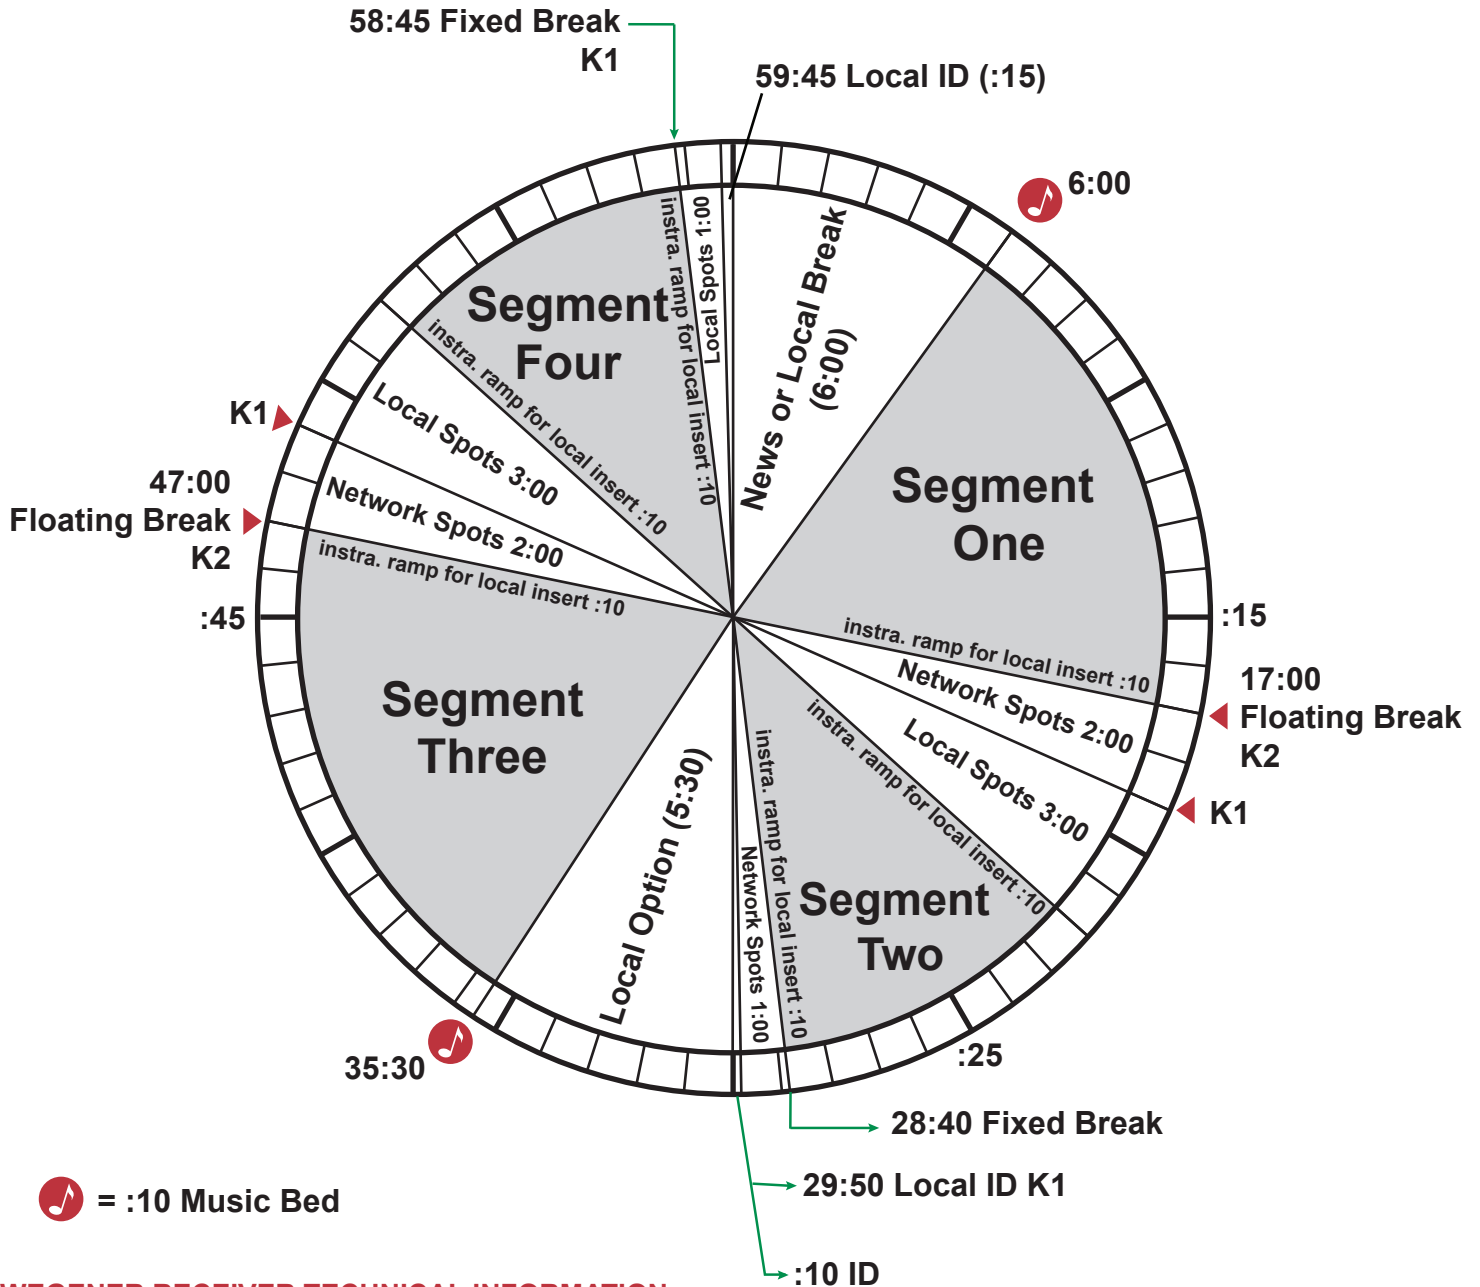

The Schnitt Show

Hours One and Two

WEGENER RECEIVER TECHNICAL INFORMATION

Satellite: AMC-8/139 Degrees West
 Transponder: 17
 Channel: Wegener 104
 Service: Closure K1 - Local Stopset Start
 Closure K2 - Local ID

FEED INFORMATION

Monday - Friday
 3PM - 6PM (ET)

EMERGENCY CONTACT NUMBER

DG Network Ops. 720.873.5177

AVAILS

Local Min. 12:30 / Network Min. 5:00

CALL-IN NUMBER

1.800.801.8999

WEBSITE

www.schnittshow.com

The Schnitt Show

Hour Three

WEGENER RECEIVER TECHNICAL INFORMATION

Satellite: AMC-8/139 Degrees West
 Transponder: 17
 Channel: Wegener 104
 Service: Closure K1 - Local Stopset Start
 Closure K2 - Local ID