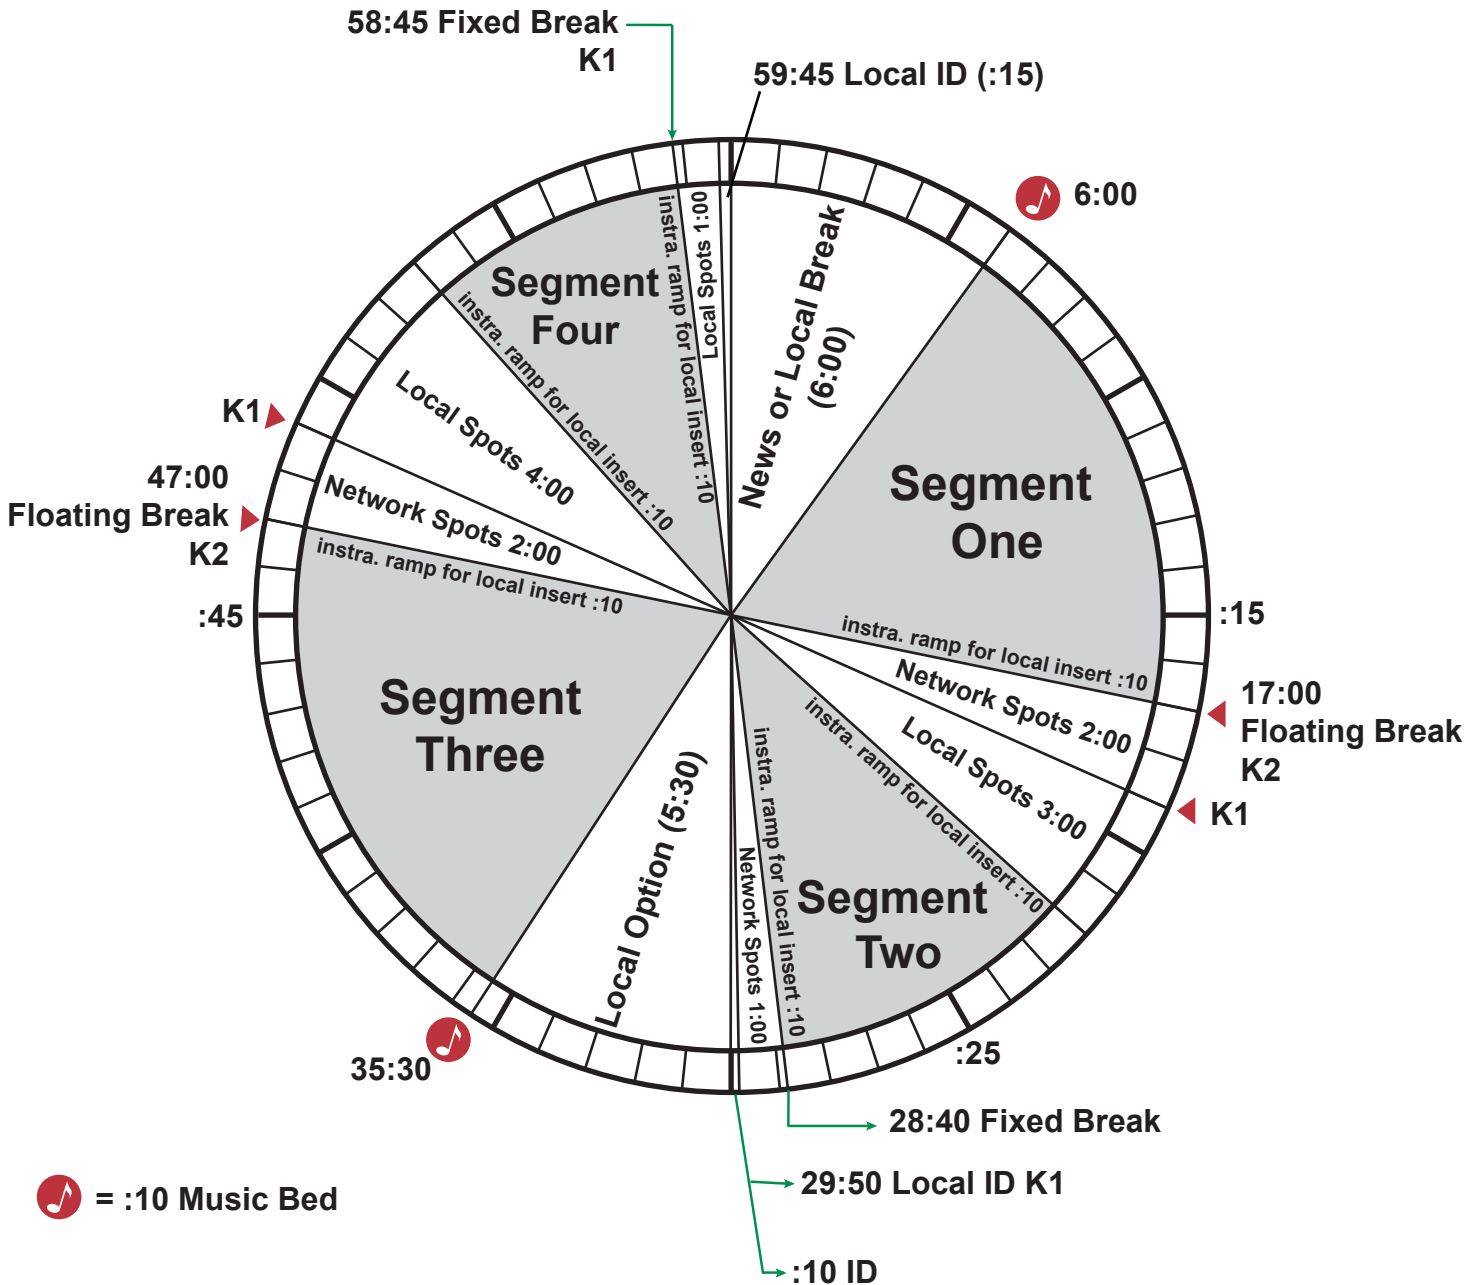

The Schnitt Show

Hours One and Two

WEGENER RECEIVER TECHNICAL INFORMATION

Satellite: AMC-8/139 Degrees West
 Transponder: 17
 Channel: Wegener 104
 Service: Closure K1 - Local Stopset Start
 Closure K2 - Local ID

WEBSITE

www.schnittshow.com

The Schnitt Show

Hour Three

WEGENER RECEIVER TECHNICAL INFORMATION

Satellite: AMC-8/139 Degrees West
 Transponder: 17
 Channel: Wegener 104
 Service: Closure K1 - Local Stopset Start
 Closure K2 - Local ID