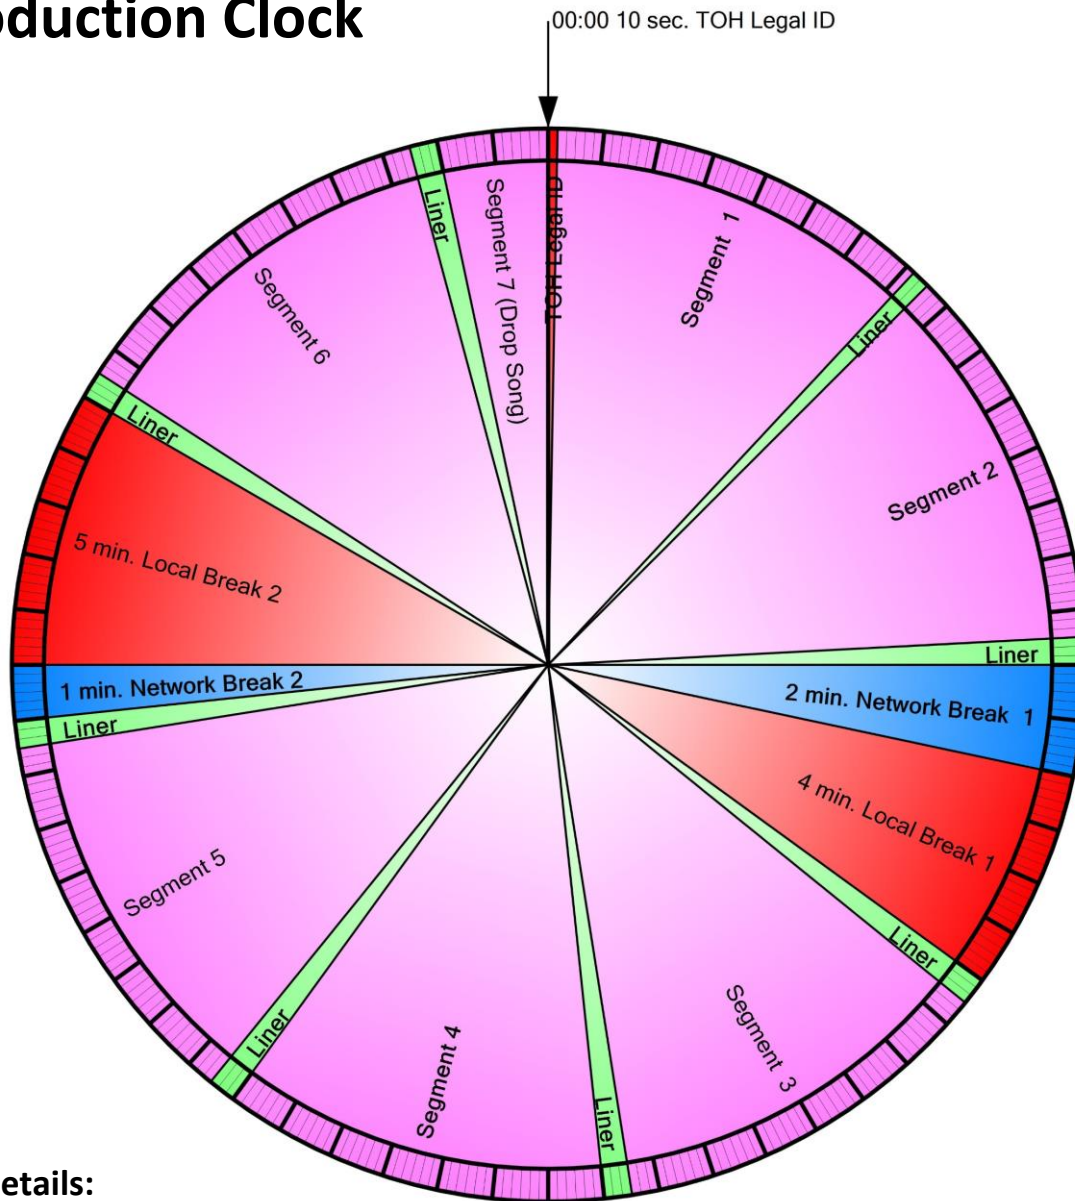

POPCRUSH NIGHTS

WITH

LISA PAIGE

Full Production Clock

Show details:

- 5 Hour Show
- 35 Segment Carts
- 30 Network Spot Carts
- 40 Liner Carts

Available exclusively via Synchronicity.co
 Technical Support: 888-420-7590x1