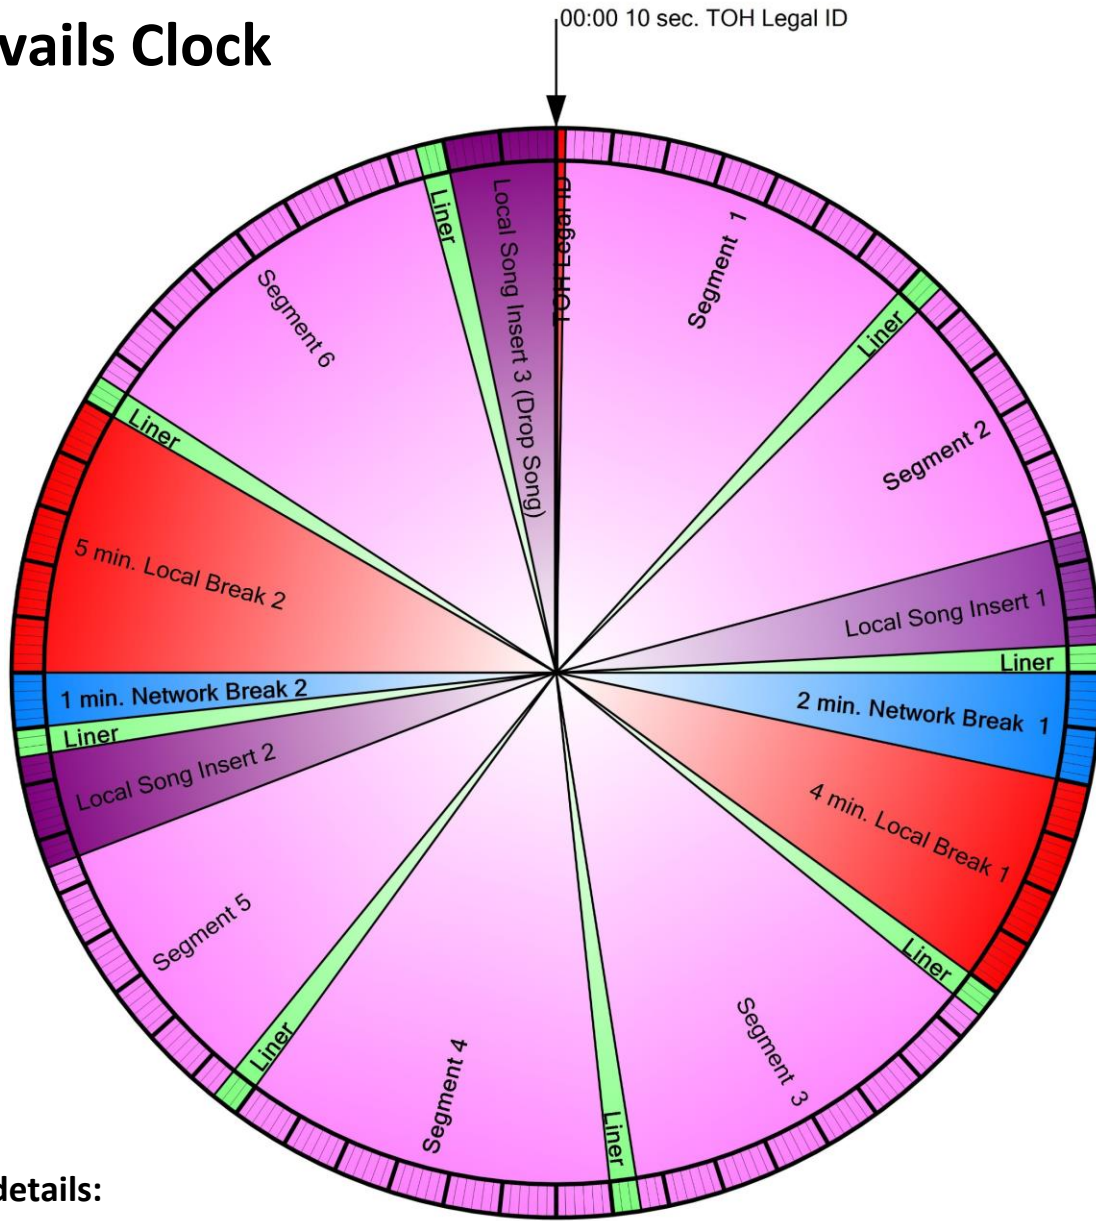

POPCRUSH NIGHTS

WITH

LISA PAIGE

Local Avails Clock

Show details:

- 5 Hour Show
- 30 Segment Carts
- 30 Network Spot Carts
- 40 Liner Carts
- 15 Local Avails

Available exclusively via Synchronicity.co
 Technical Support: 888-420-7590x1