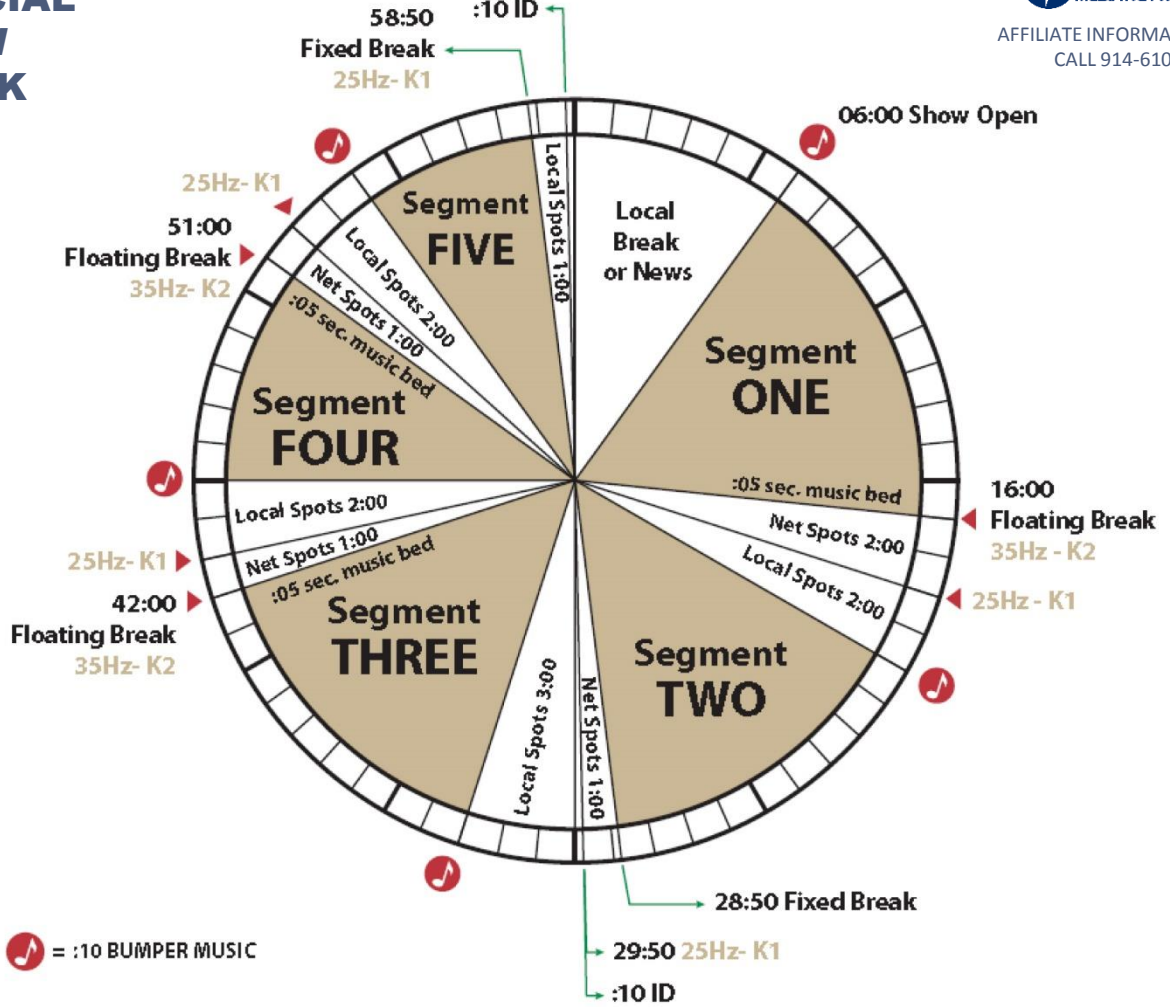

THE NOR GOLDMAN SHOW

AFFILIATE INFORMATION:
CALL 914-610-4957

OFFICIAL SHOW CLOCK

Receiver:
XDS

Satellite: AMC-8
(139 ° west)

Provider:
Orbital Media

Service:

Audio Output:

Network Operation
Center Phone:
303-925-1708

Hours: 24/7

Studio Hotline
323-845-9726
(Contact – Kozz)

Listener Call in
Number:
1-888-321-6001

Feed Information – Monday through Friday
6PM - 9PM ET 3PM - 6PM PT
Saturday Feed - TBD