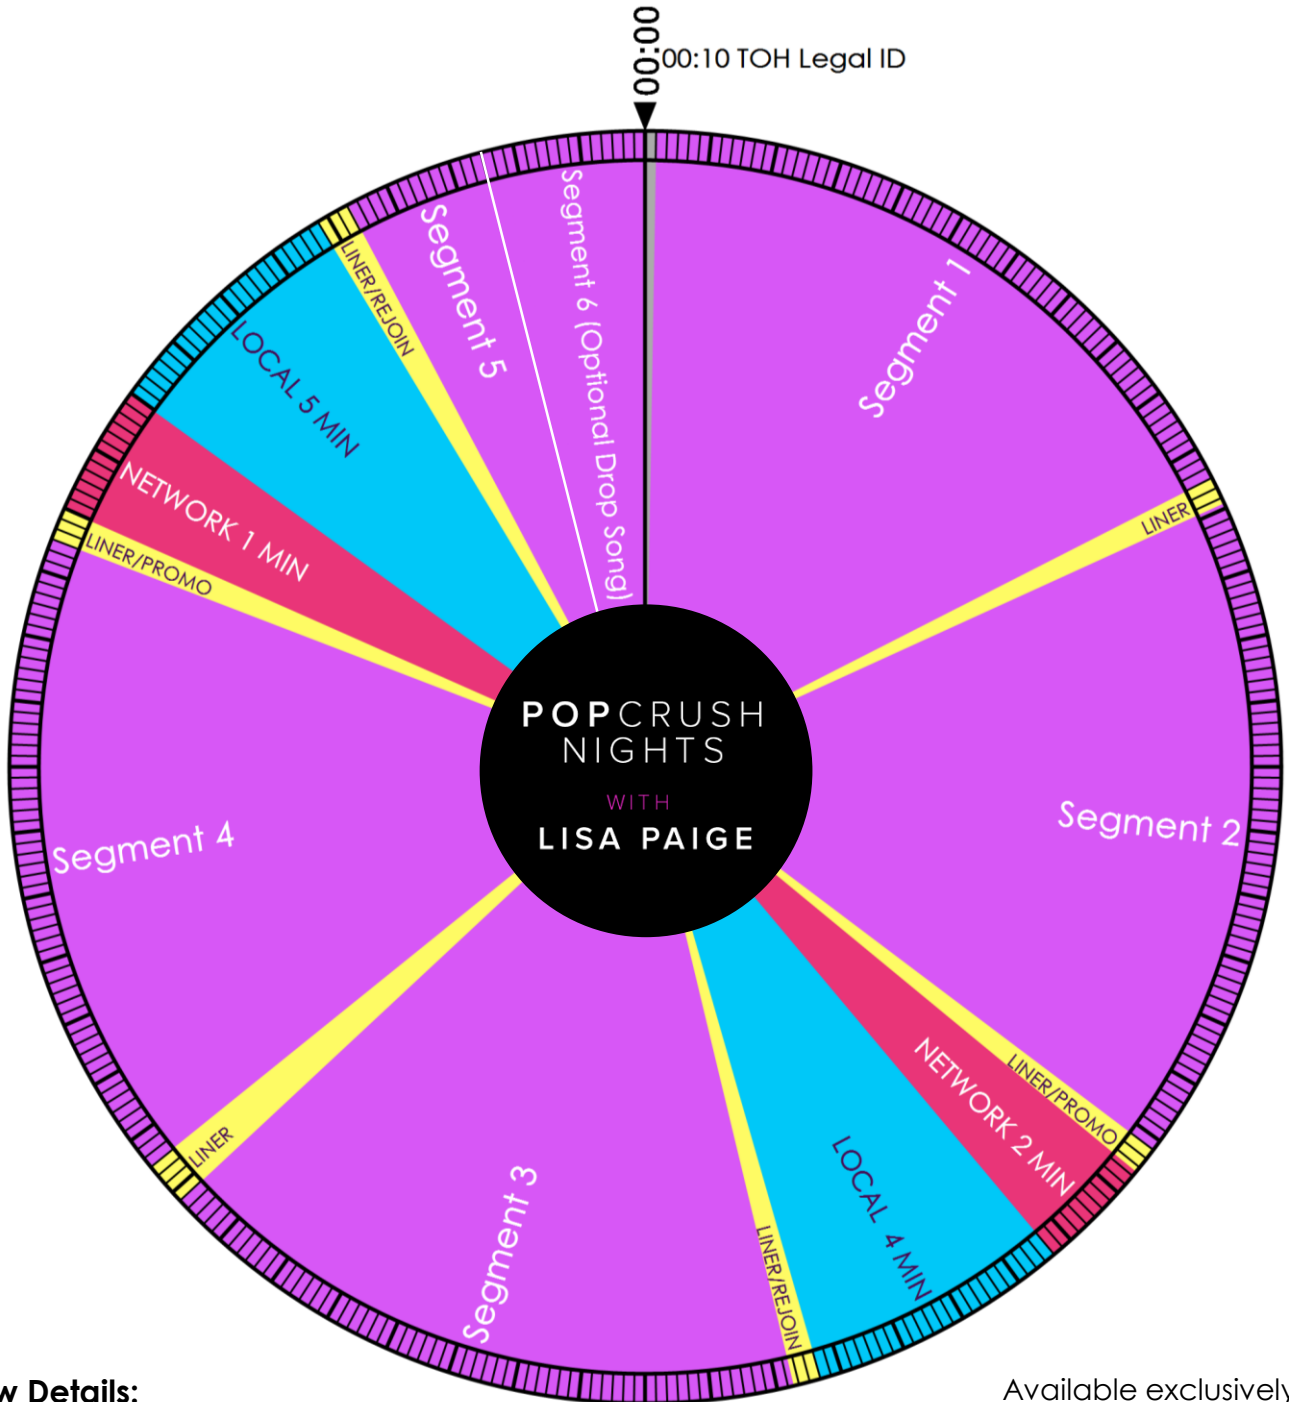

# POPCRUSH NIGHTS

WITH

LISA PAIGE

OFFICIAL SHOW  
CLOCK 12/4/2017

### Show Details:

- 5 Hour Show Mon-Fri Nights
- 30 Segment Carts
- 30 Network Spot Carts
- 30 Liner Carts
- \*All Liners are :10 seconds

Available exclusively via

[Synchronicity.co](http://Synchronicity.co)