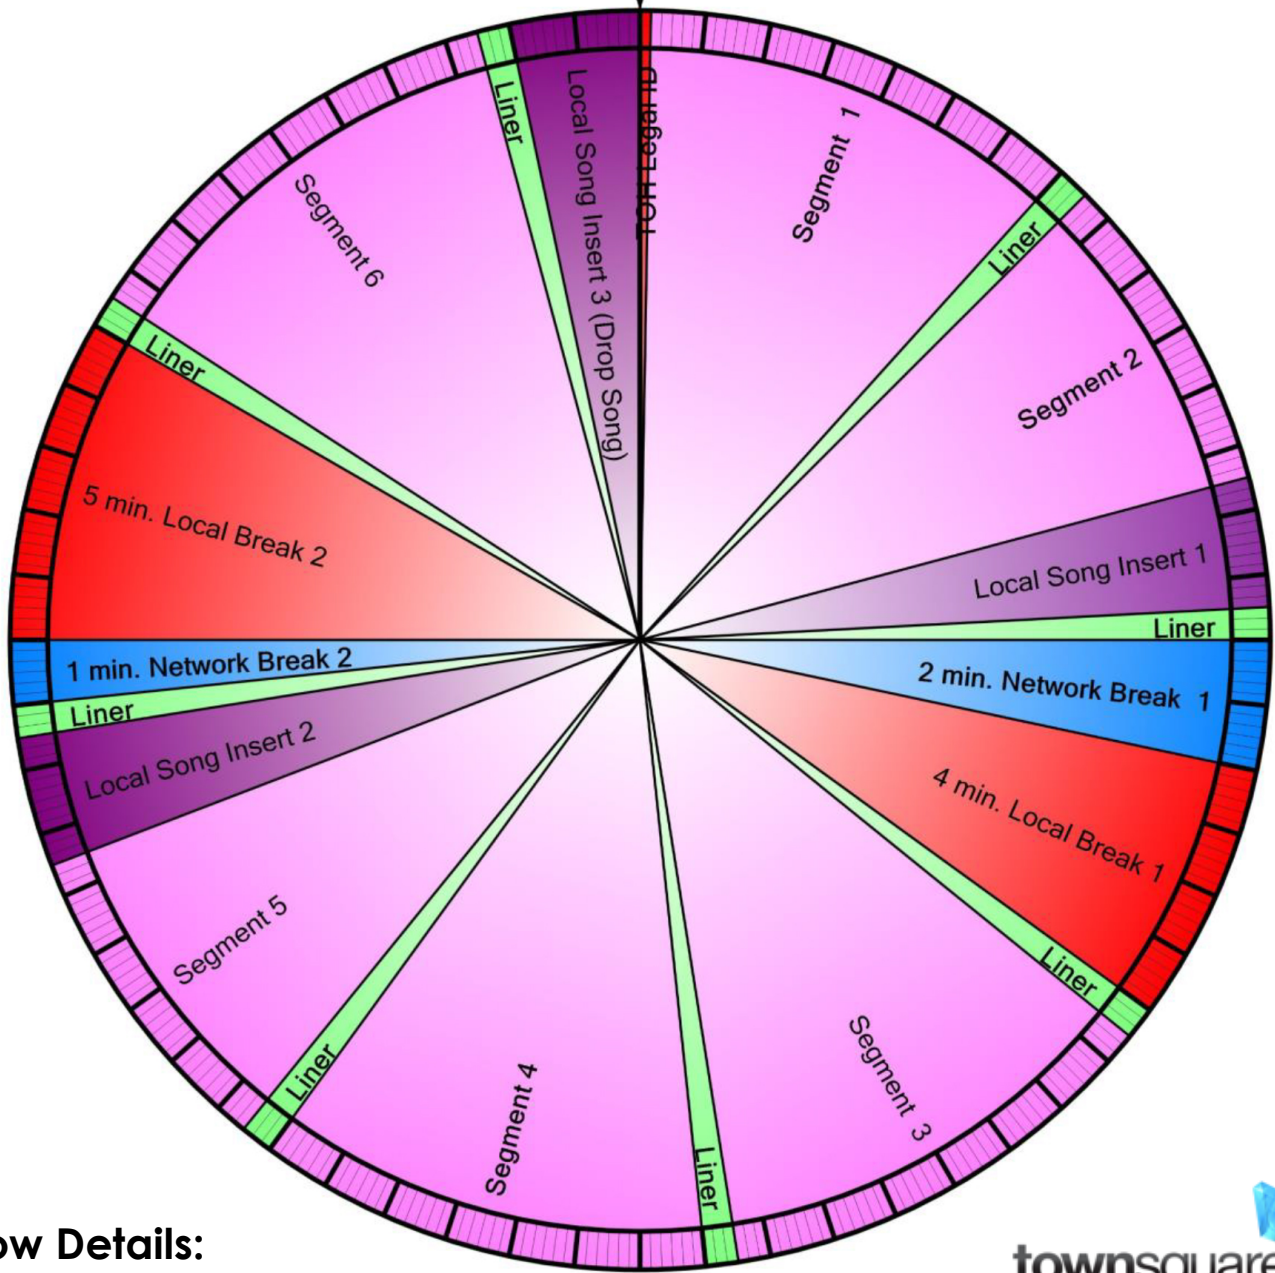

POPCRUSH NIGHTS

WITH
LISA PAIGE

FULL PRODUCTION
SHOW CLOCK

Show Details:

- 5 Hour Show
- 20 Segment Carts
- 30 Network Spot Carts
- 30 Liner Carts

Available exclusively via
Synchronicity.co

Technical Support: 888-420-7590 x1

POPCRUSH NIGHTS

WITH

LISA PAIGE

LOCAL
SHOW CLOCK

00:00 10 sec. TOH Legal ID

Show Details:

5 Hour Show

20 Segment Carts