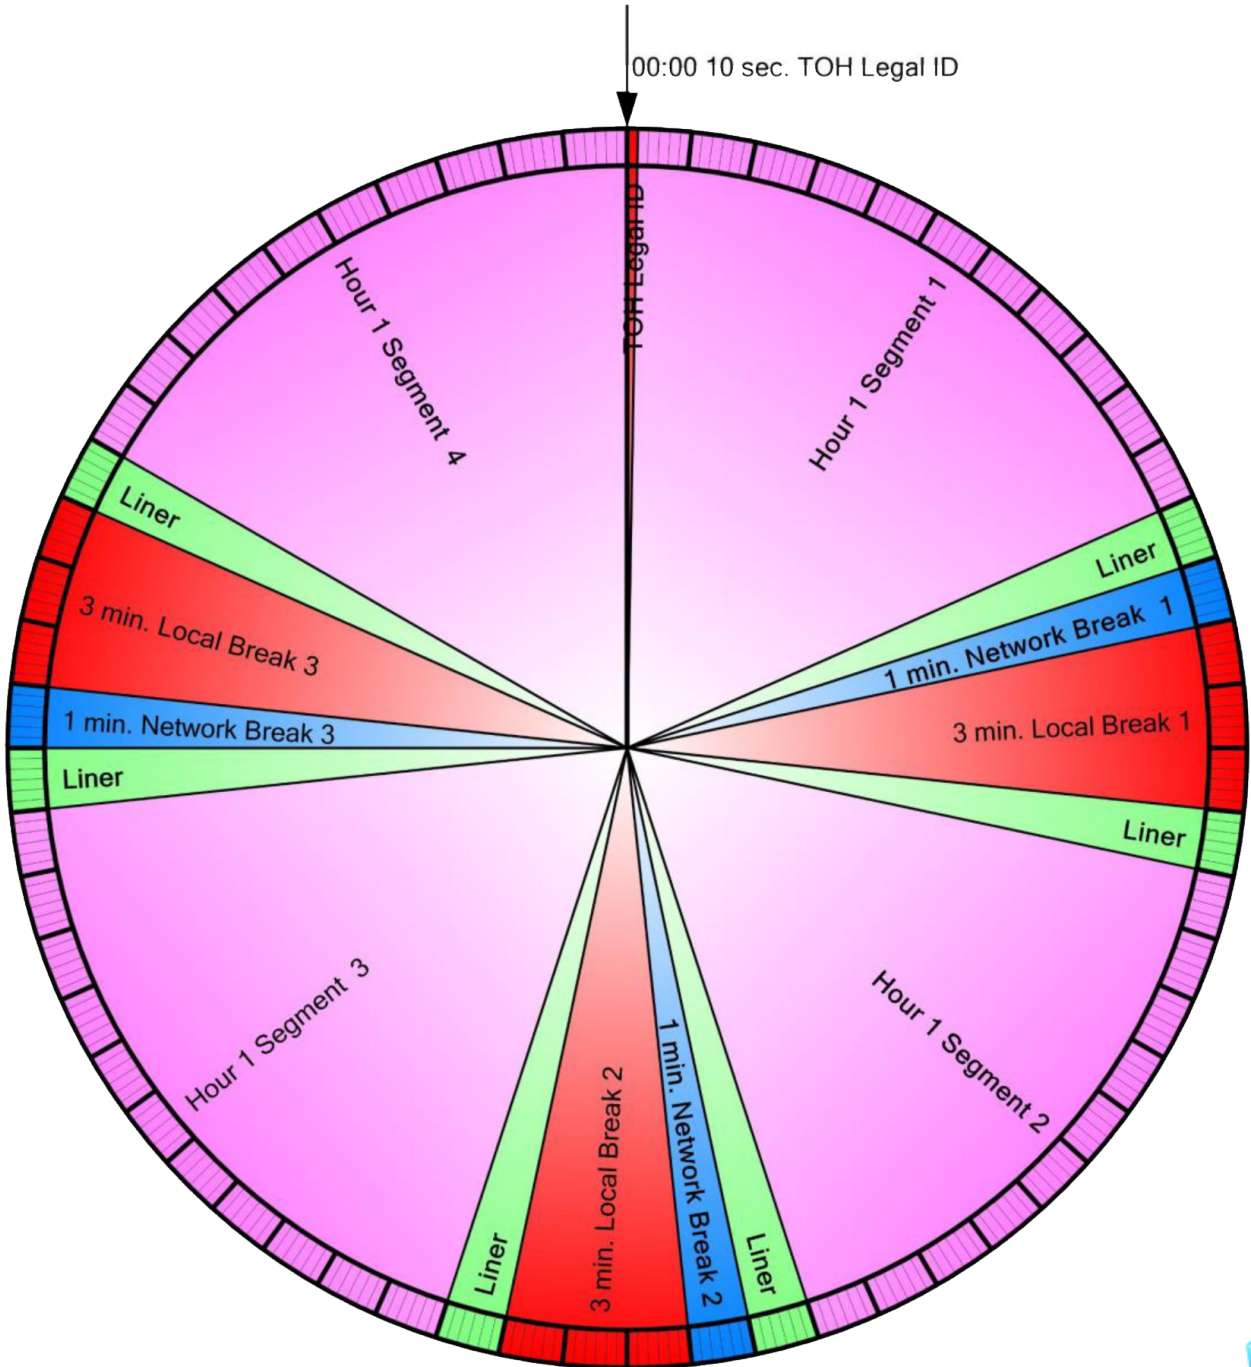

POPCRUSH NIGHTS

WITH
LISA PAIGE

FULL PRODUCTION
SHOW CLOCK

Show Details:

- 5 Hour Show
- 20 Segment Carts
- 30 Network Spot Carts
- 30 Liner Carts

Available exclusively via
Synchronicity.co

Technical Support: 888-420-7590 x1

POPCRUSH NIGHTS

WITH

LISA PAIGE

LOCAL
SHOW CLOCK

00:00 10 sec. TOH Legal ID

Show Details:

5 Hour Show

20 Segment Carts