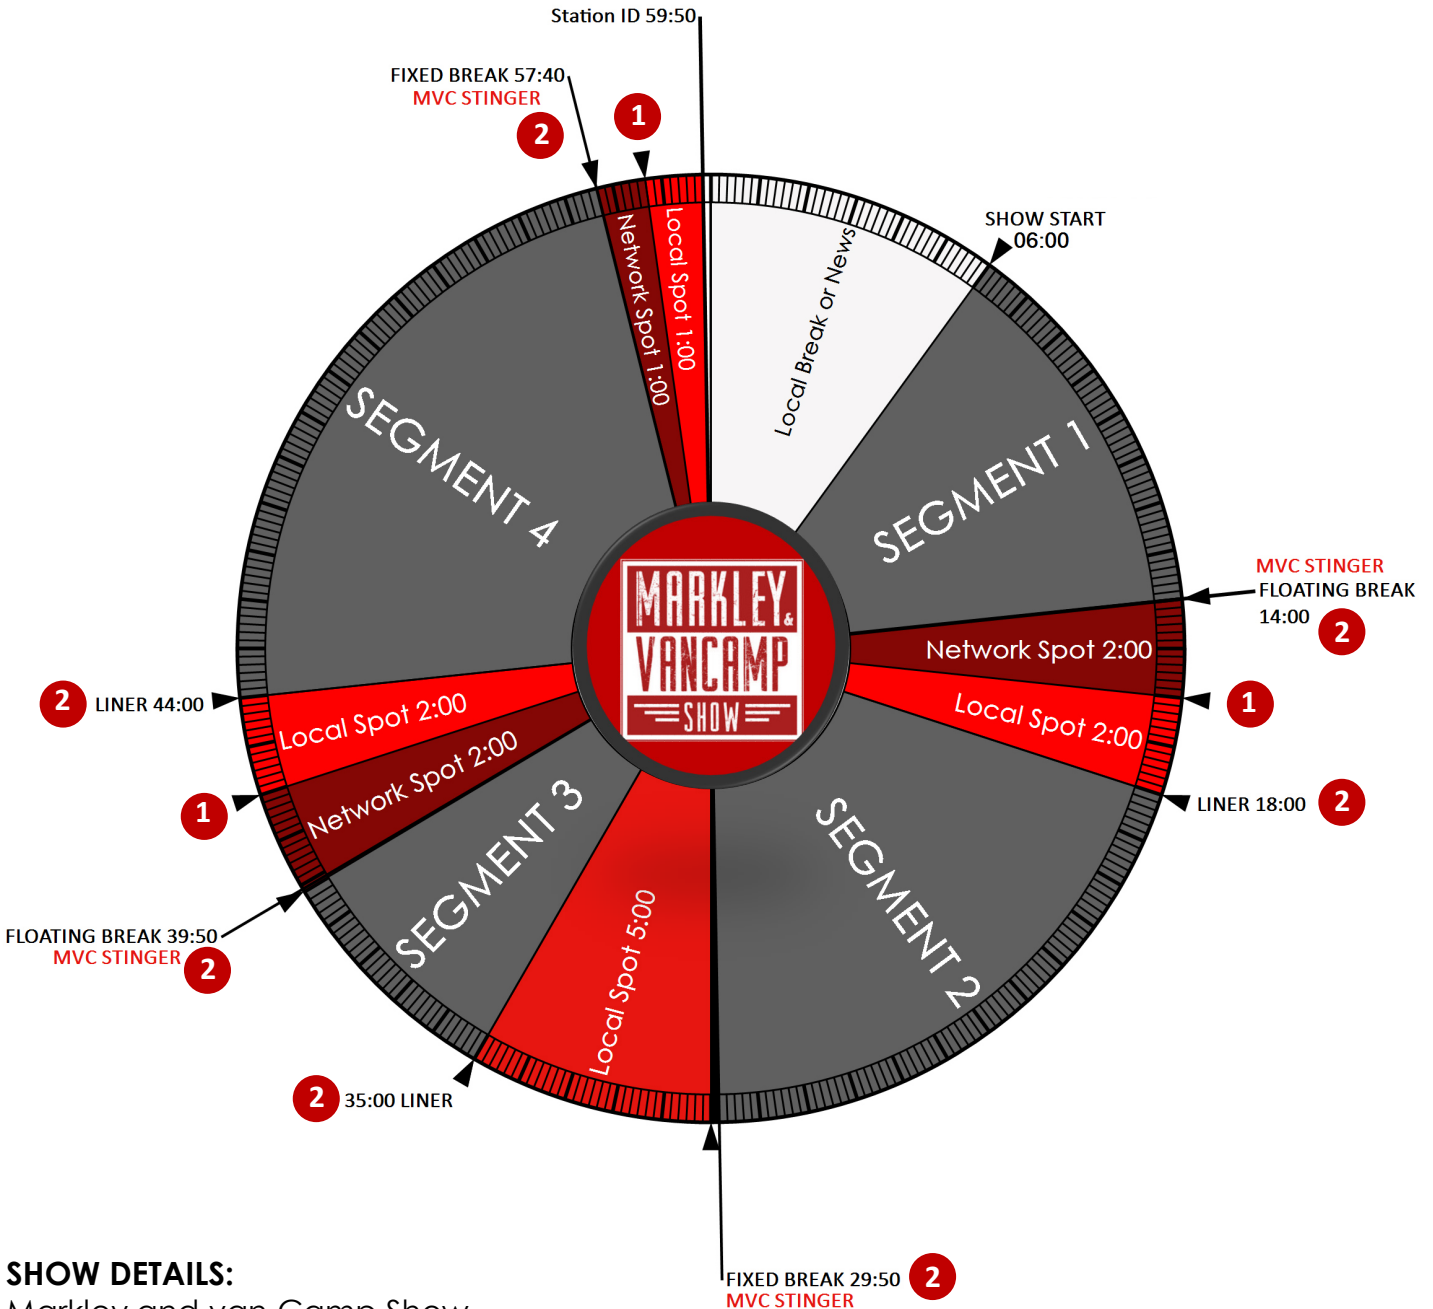

**OFFICIAL
SHOW CLOCK**

SHOW DETAILS:

Markley and van Camp Show
 4 Stop Sets
 4 Segments
 All Stingers and Liners :10

RELAYS (Red Circles):

K1 Local stop set start
 K2 Stingers & Liners

FEED INFORMATION:

Monday - Friday
 12Noon - 3pm/ET
 Weekend: Best Of

**Delivery via: Wegener
 WWO Network Ops:
 888-HELP450
 (888-435-7450)**

AVAILS:

5:00 National Spots
 10:00 Local Spots