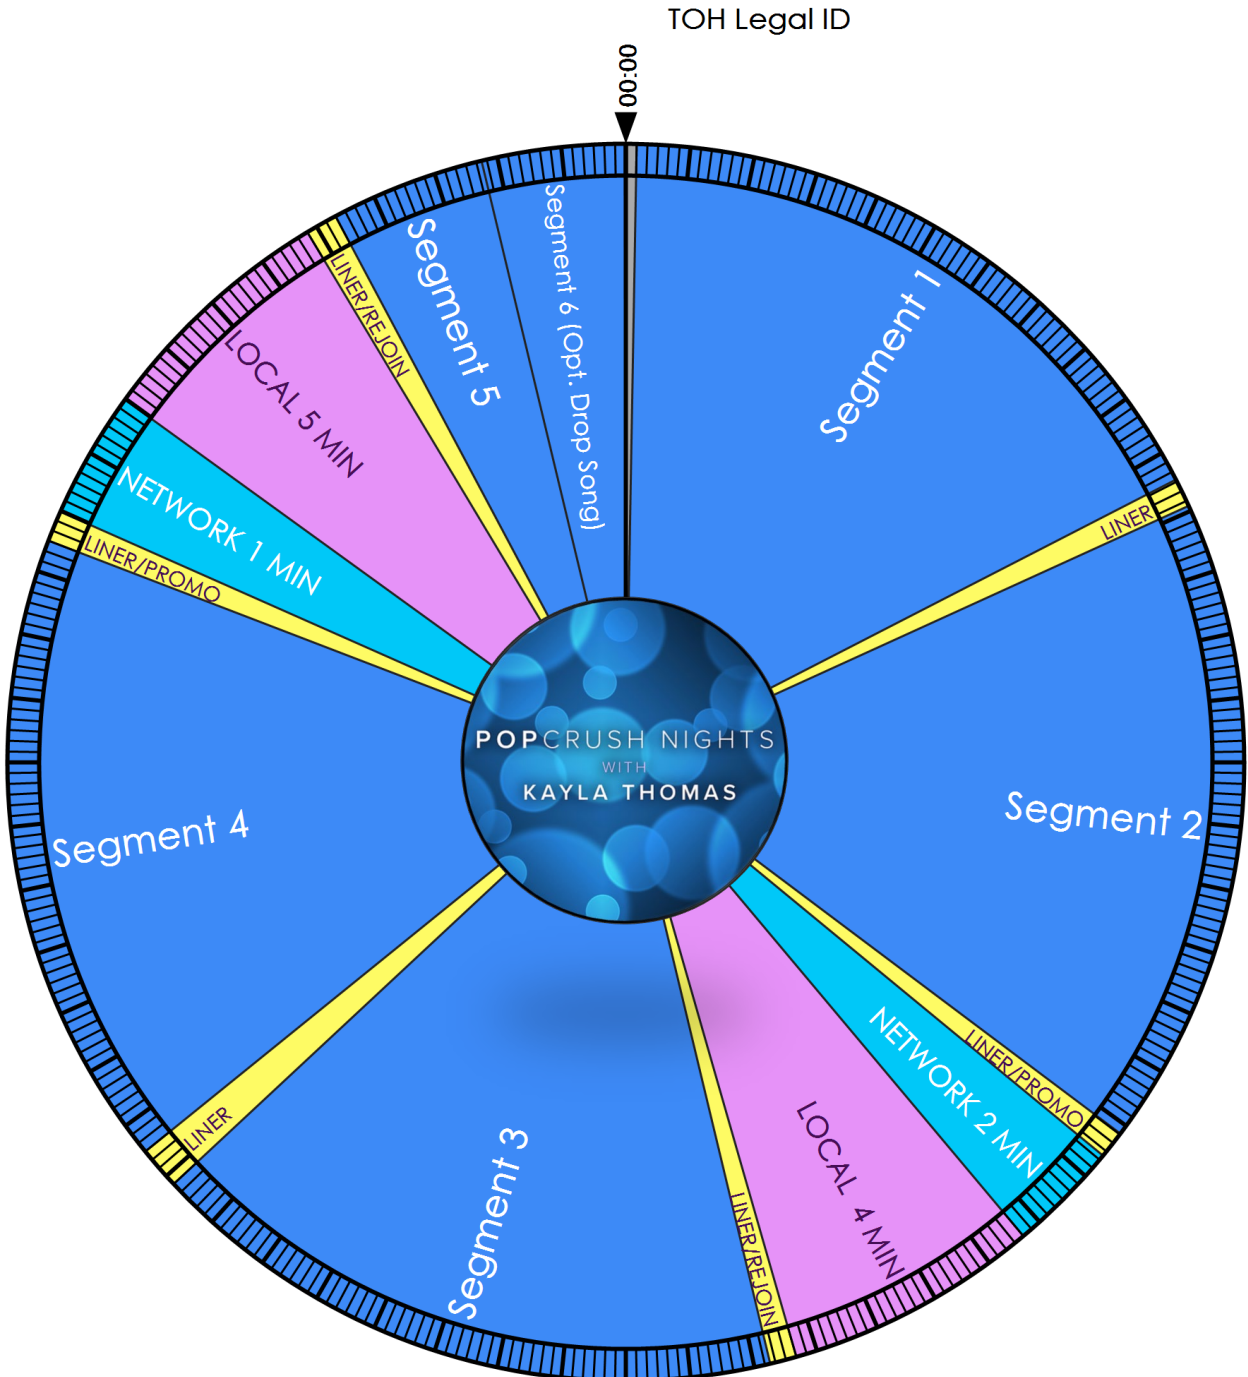

POPCRUSH NIGHTS

WITH
KAYLA THOMAS

OFFICIAL SHOW
CLOCK 3/15/2021

Show Details:

5 Hour Show Mon-Fri Nights
30 Segment Carts (includes optional Segment 6)
*All Liners are :10 seconds

Delivered via Mr. Master (AIM)
818-879-8349