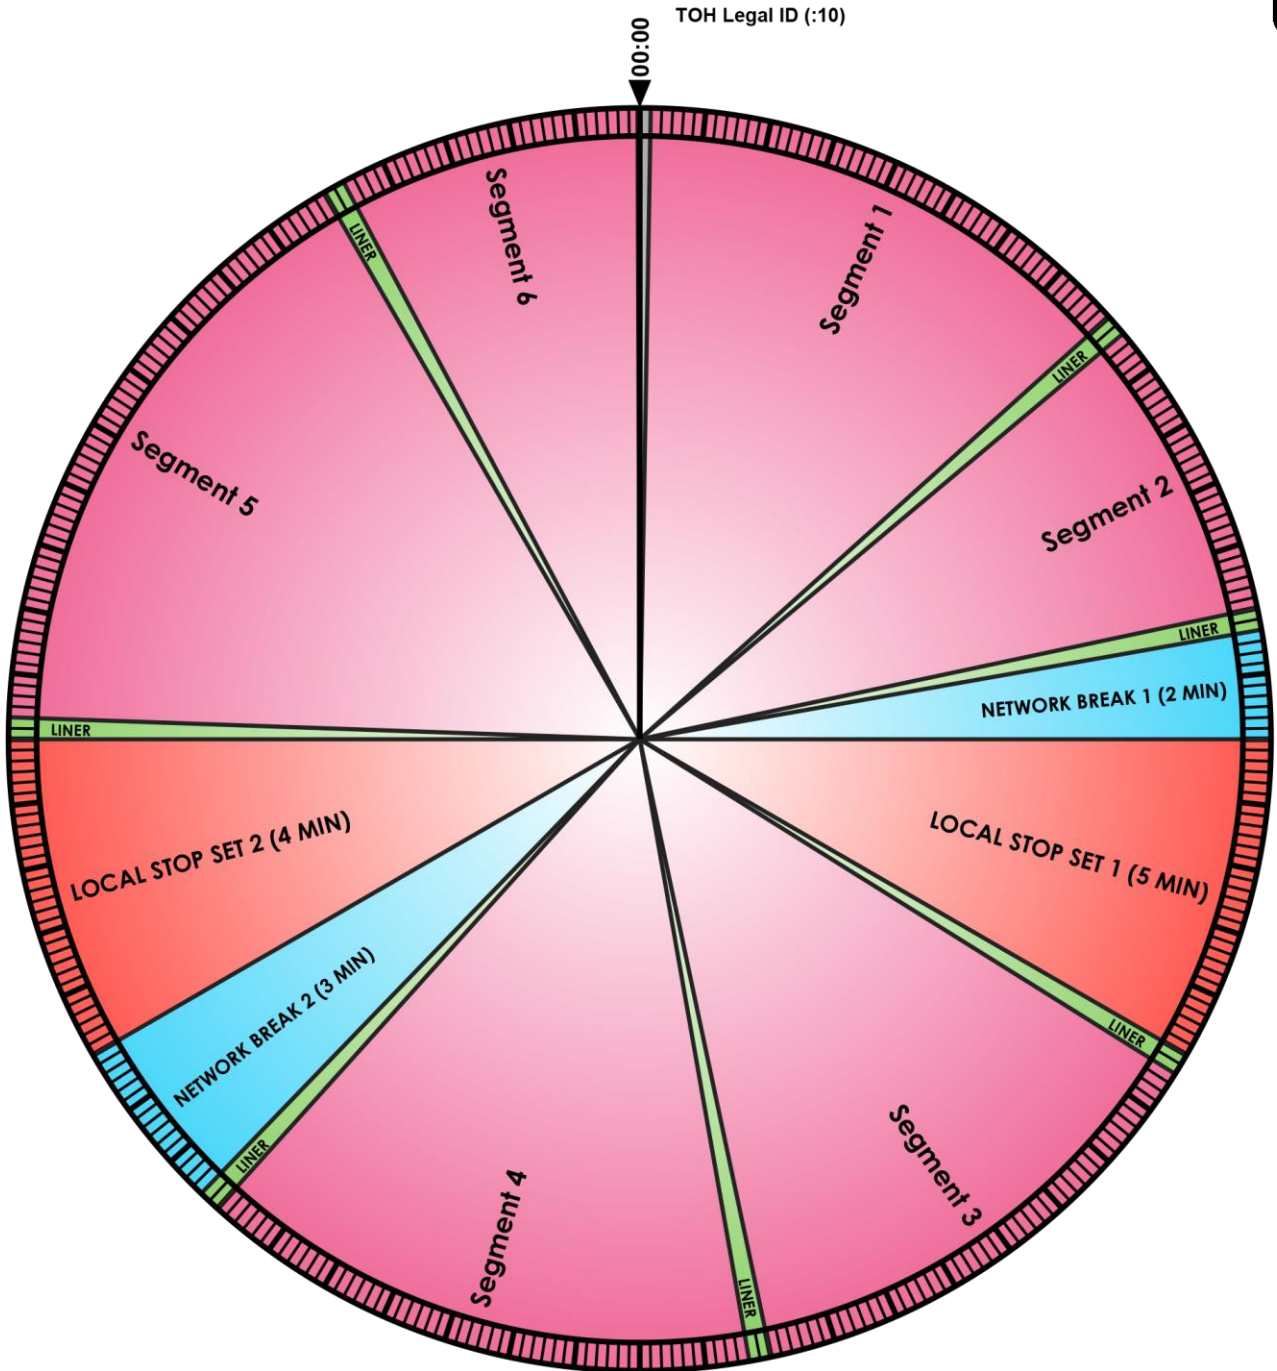

WEEKEND
CLOCK

ULTIMATE CLASSIC ROCK

7PM - MIDNIGHT

ULTIMATE CLASSIC ROCK
Show Details:
5 Hour Show WEEKENDS
30 Segment Carts
All Liners are 10 seconds

Delivered via Mr. Master (AIM)
818-879-8349
support@mrmaster.com
Compass Media Networks
914-600-5099