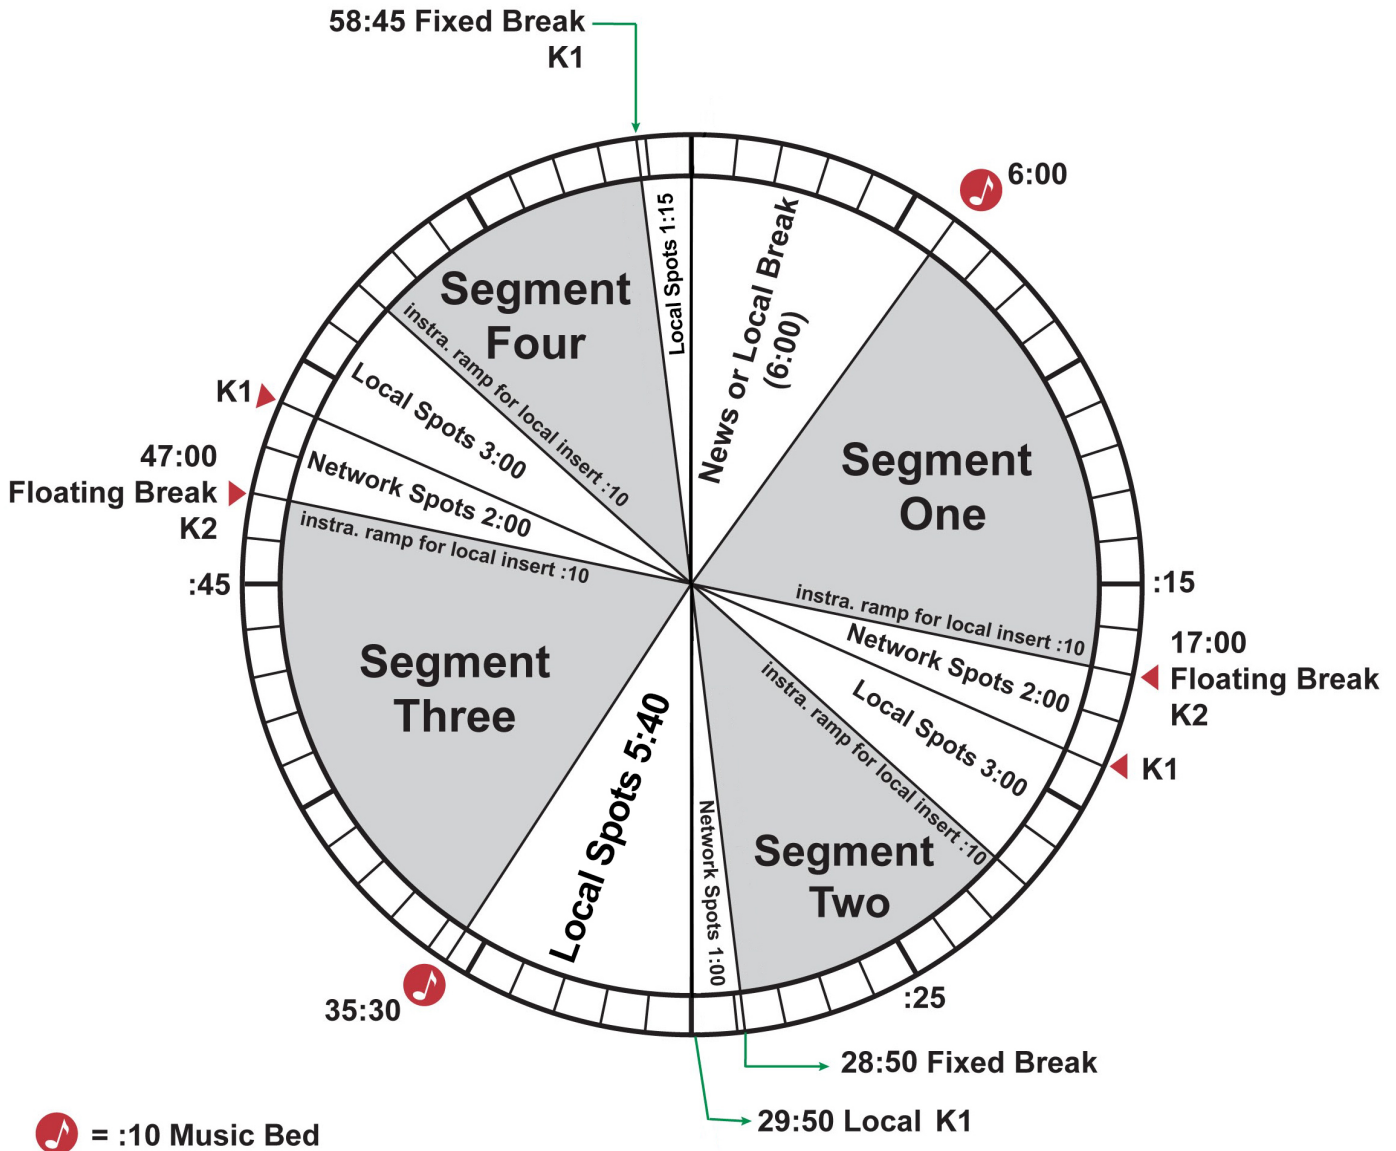

# OFFICIAL SHOW CLOCK

## WEGENER RECEIVER TECHNICAL INFORMATION

Satellite: AMC-8/139 Degrees West  
 Transponder: 23  
 Service: Closure K1 - Local Stopset Start  
 Closure K2 - Local ID

## AVAILS

Local Min. 12:30 / Network Min. 5:00