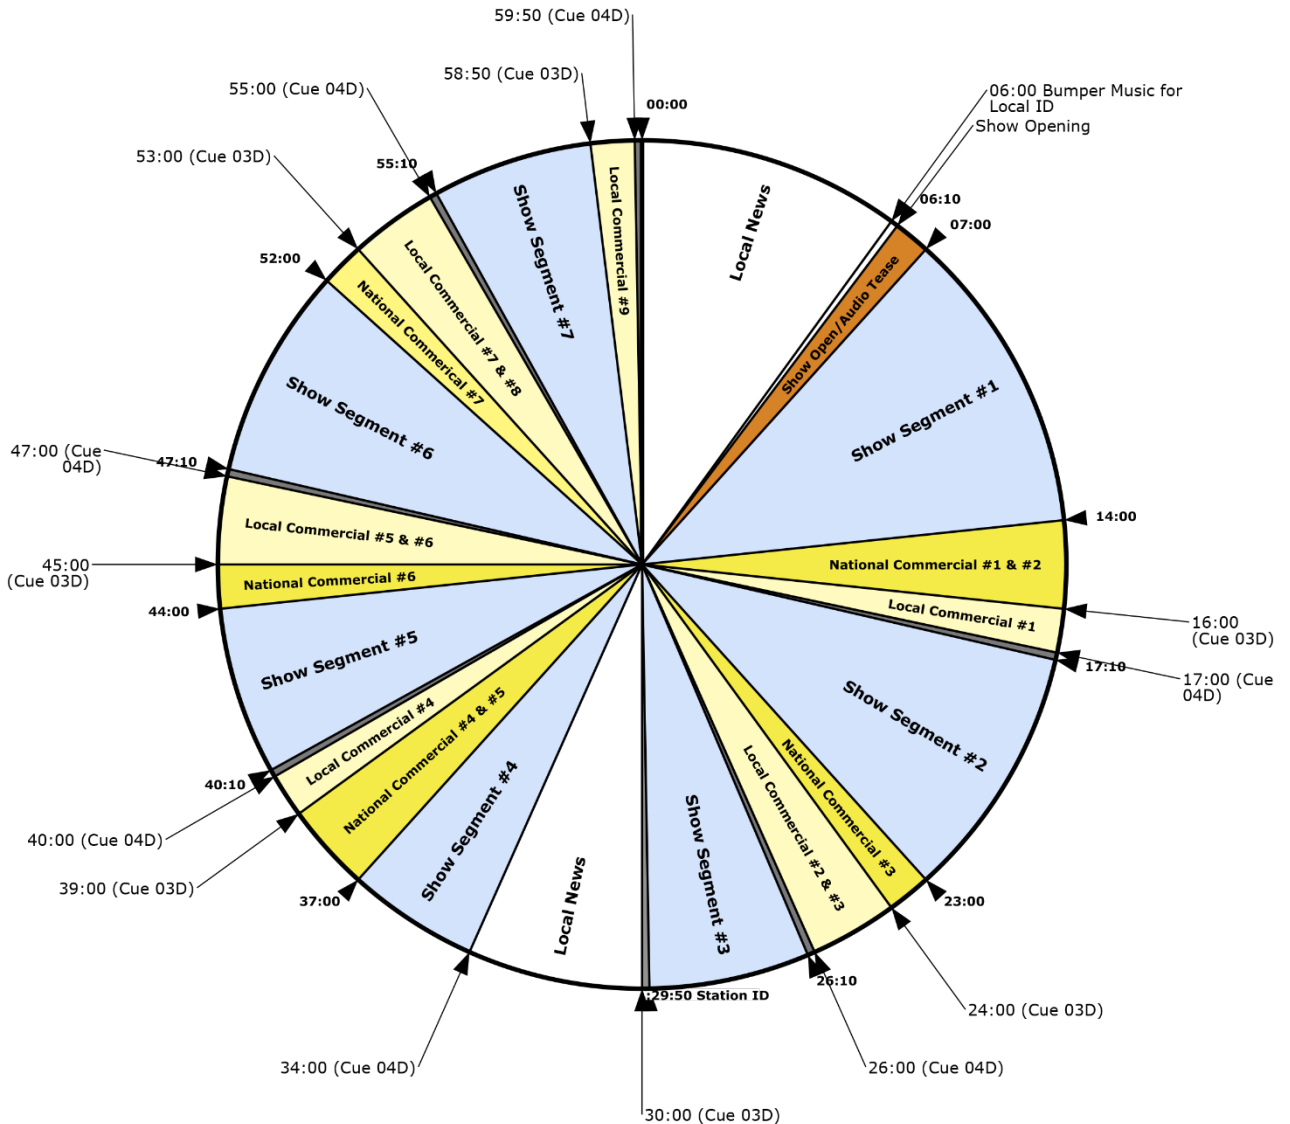

Feed Times for Saturday:
 4:06AM – 5:00AM ET
 7:06AM – 8:00AM ET

WW1 XDS RECEIVER: AMC 8
Service: 1 hour weekly
XDS Program Name: CMN – This Weekend with Gordon Deal
Netcue info: 03D Local Start
 04D Show Rejoin

Call Westwood One Broadcast Ops at **914-908-3210** for technical assistance or to confirm relay operations.

Commercial Inventory

9:00 Local
 7:00 Network
 Local Commercials and break at 30:00 are covered with PSAs
 Network feeds a 400Hz tone from 00:00 to :05:50.
 Hard breaks are at 30:00 and 58:50 with a :10 Station ID at 59:50.
 The remaining times are approximate.