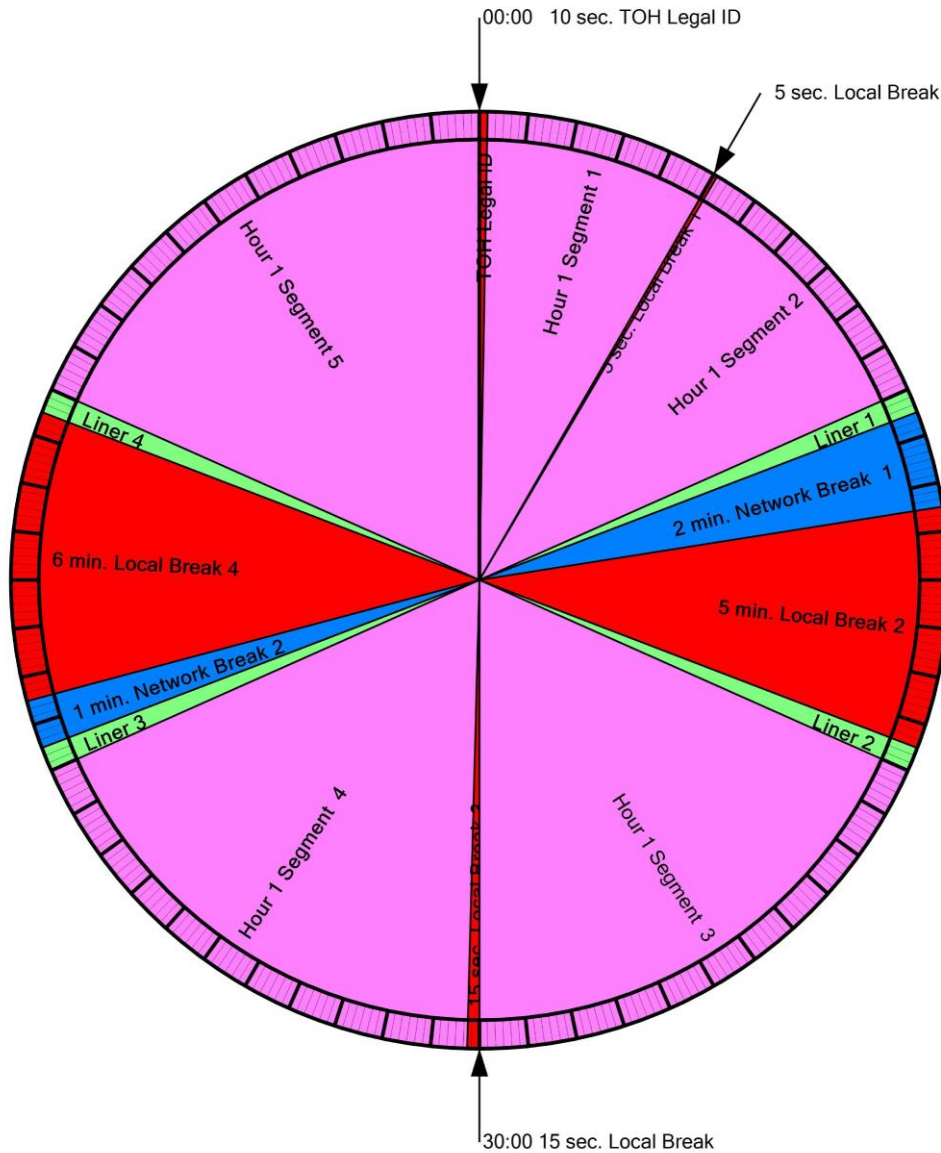

# Lowdownwire Nights

WITH FULL METAL JACKIE & TONY LABRIE

**Show Details:**

- 5 Hour Show**
- 25 Segment Carts**
- 30 Network Spot Carts**
- 20 Liner Carts**

Available exclusively via [Synchronicity.co](http://Synchronicity.co)  
 Technical Support: 888-420-7590x1