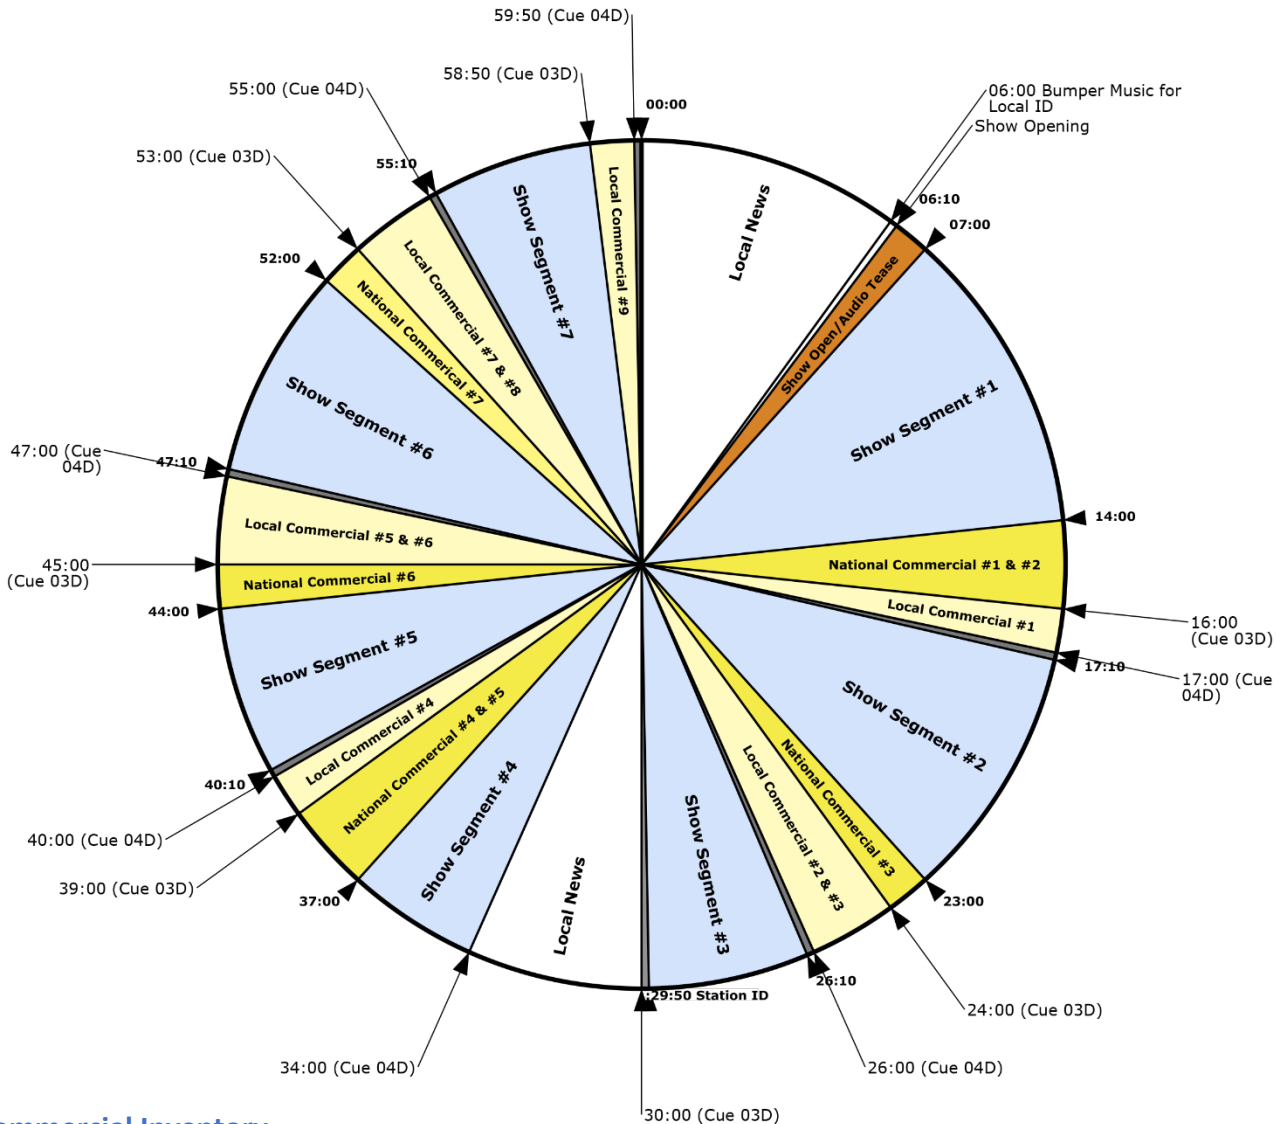

WW1 XDS RECEIVER: AMC 8  
**Service:** 5AM-9AM ET Live Feeds  
**XDS Program Name:** CMN – This Weekend with Gordon Deal  
**Netcue info:** 03D Local Start  
 04D Show Rejoin

**Feed Times for Saturday:**  
 5 A M-6AM ET  
 6 A M-7AM ET  
 7 A M-8AM ET  
 8 A M-9AM ET

**Commercial Inventory**

9:00 Local  
 7:00 Network  
 Local Commercials and break at 30:00 are covered with PSAs  
 Network feeds a 400Hz tone from 00:00 to :05:50.  
 Hard breaks are at 30:00 and 58:50 with a :10 Station ID at 59:50.  
 The rest of the times are approximate.