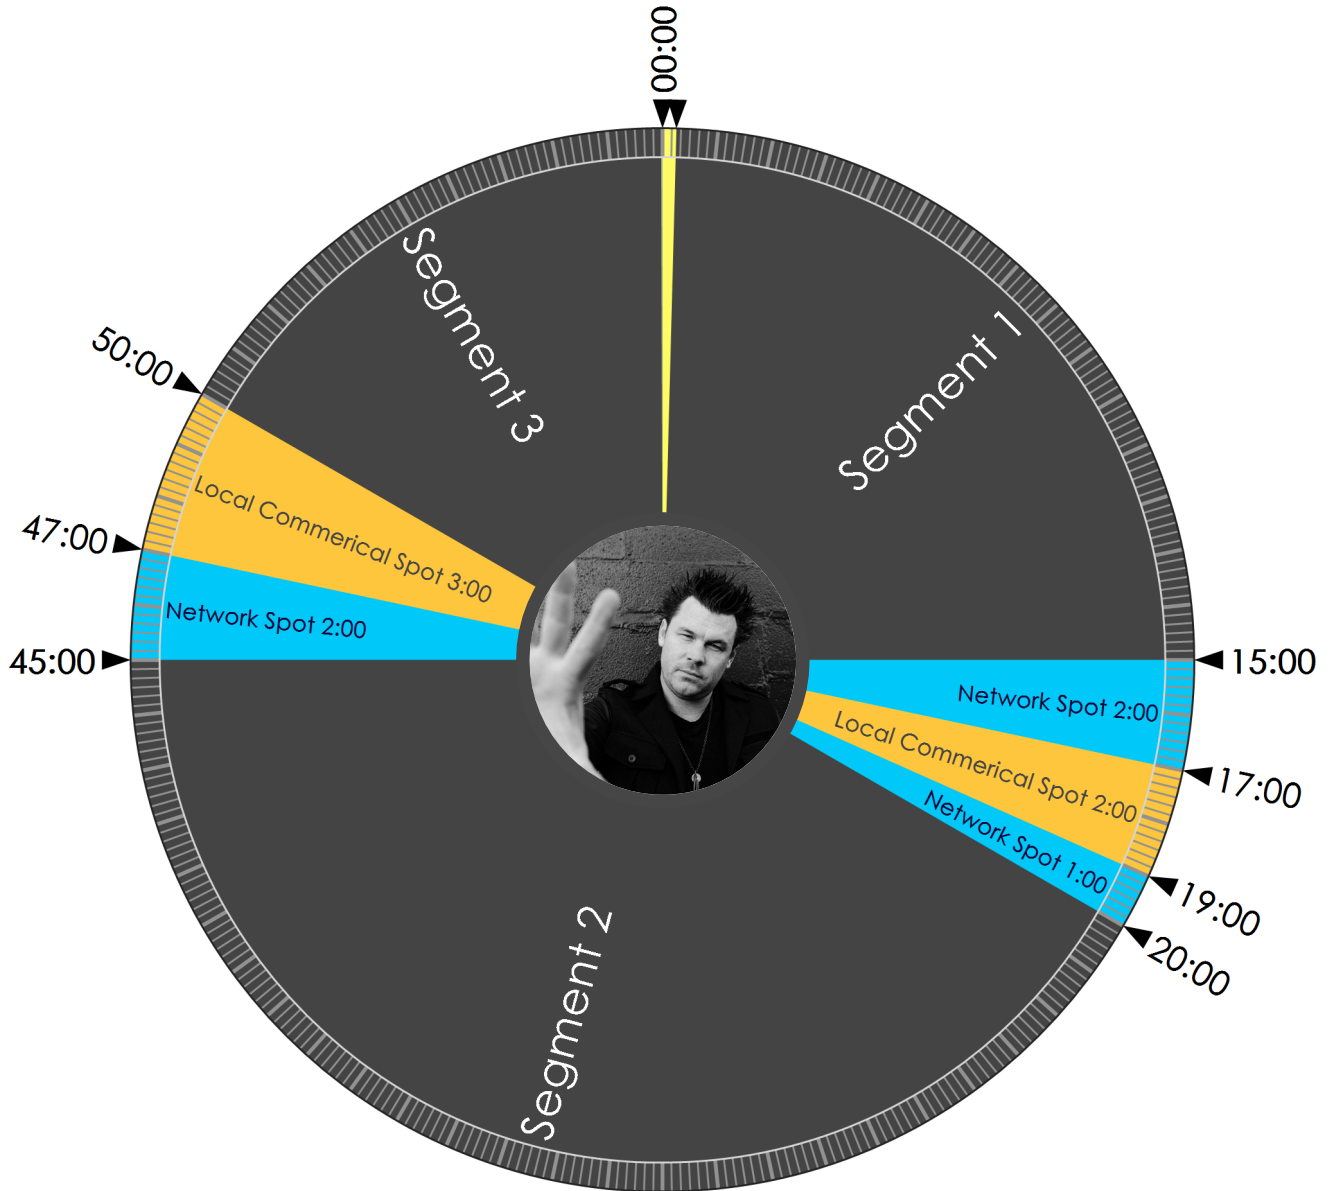

OFFICIAL SHOW
CLOCK
EFFECTIVE 5.15.17

DISTRIBUTION THROUGH SYNCHONICITY
SYNCHONICITY TECH SUPPORT - 888.240.7590 EXT. 1
WEBSITE: SYNCHONICITY.CO
SHOW WEBSITE: WWW.DEEJAYSILVER.COM
COMPASS MEDIA NETWORKS
914-600-5099