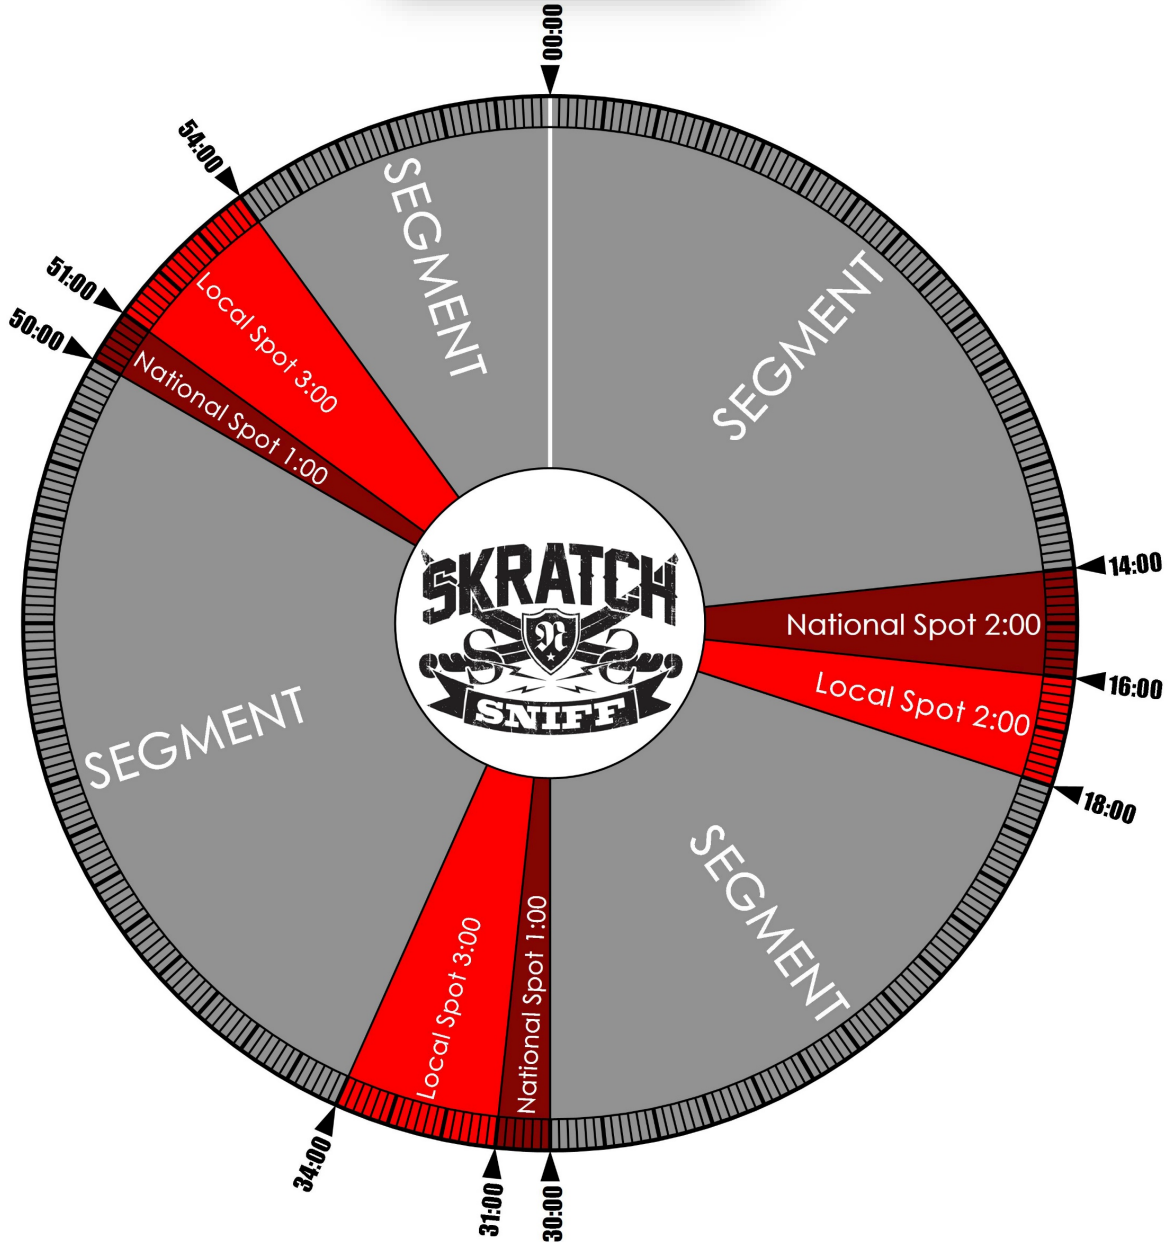

OFFICIAL
SHOW CLOCK

Total Stop set : 12 minutes

First break: 2 Min Network, 2 Min Local

2nd Break: 1 Min Network, 3 Min Local

3rd Break: 1 Min Network, 3 Min Local

4 Segments

AVAILS: 4:00 National, 8:00 Local

[SHOW INFO](#)

Skratch N Sniff
Delivered via Mr. Master
(AIM, Media Shooter)

818-879-8349

support@mrmaster.com