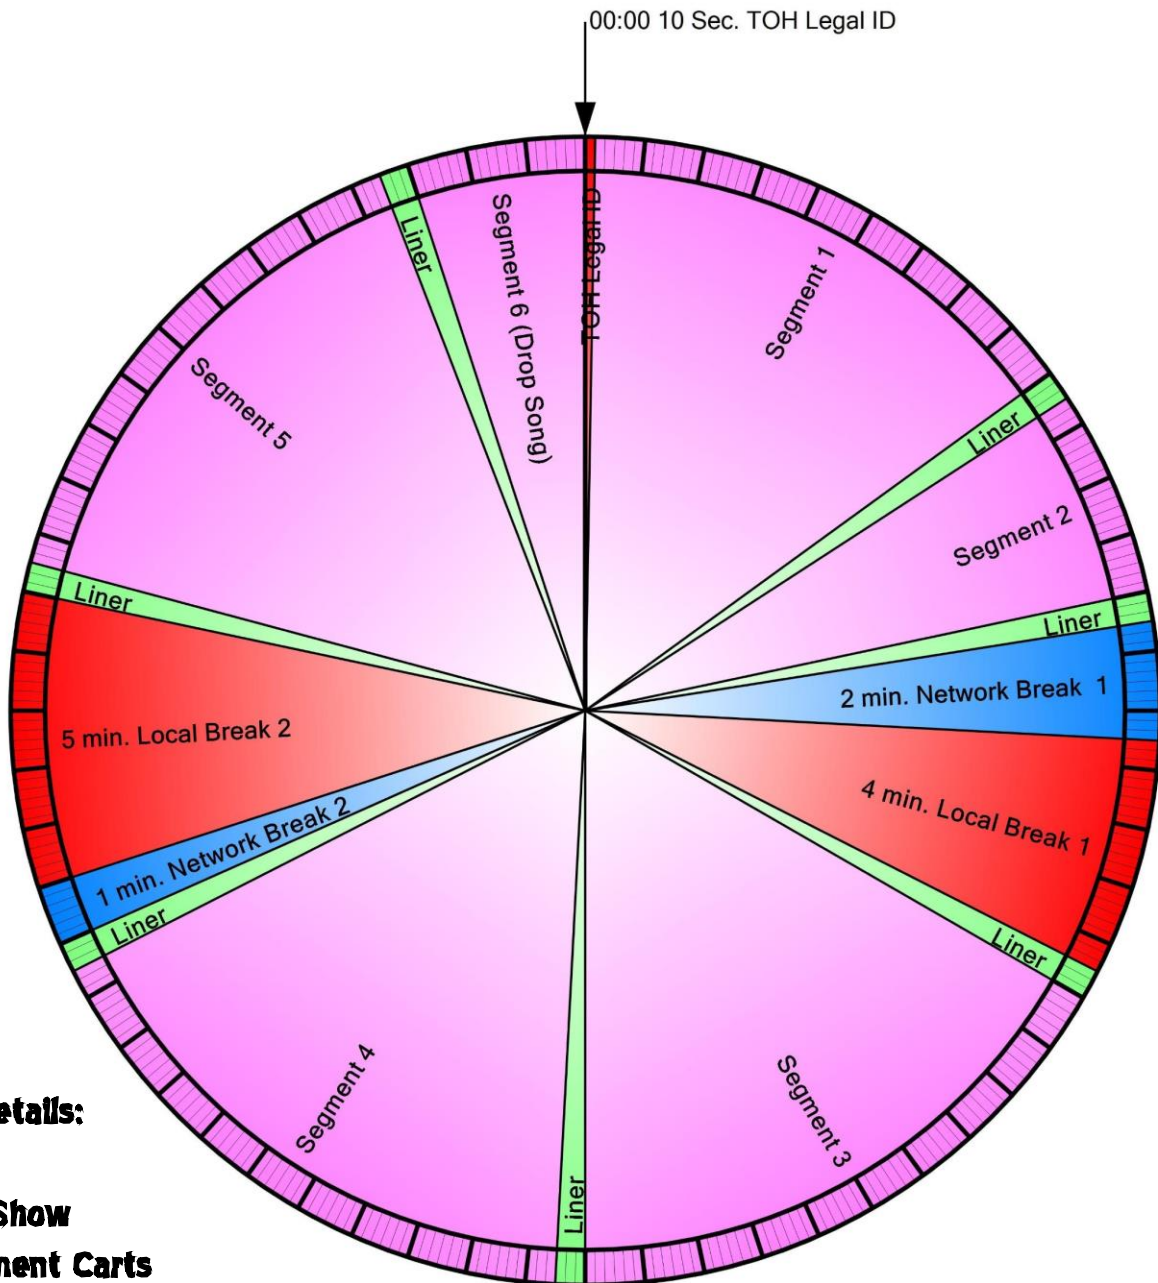

Loudwire Nights

WITH TONI GONZALEZ

Show Details:

- 5 Hour Show**
- 30 Segment Carts**
- 30 Network Spot Carts**
- 35 Liner Carts**

Available exclusively via Synchronicity.co
 Technical Support 888-420-7590x1