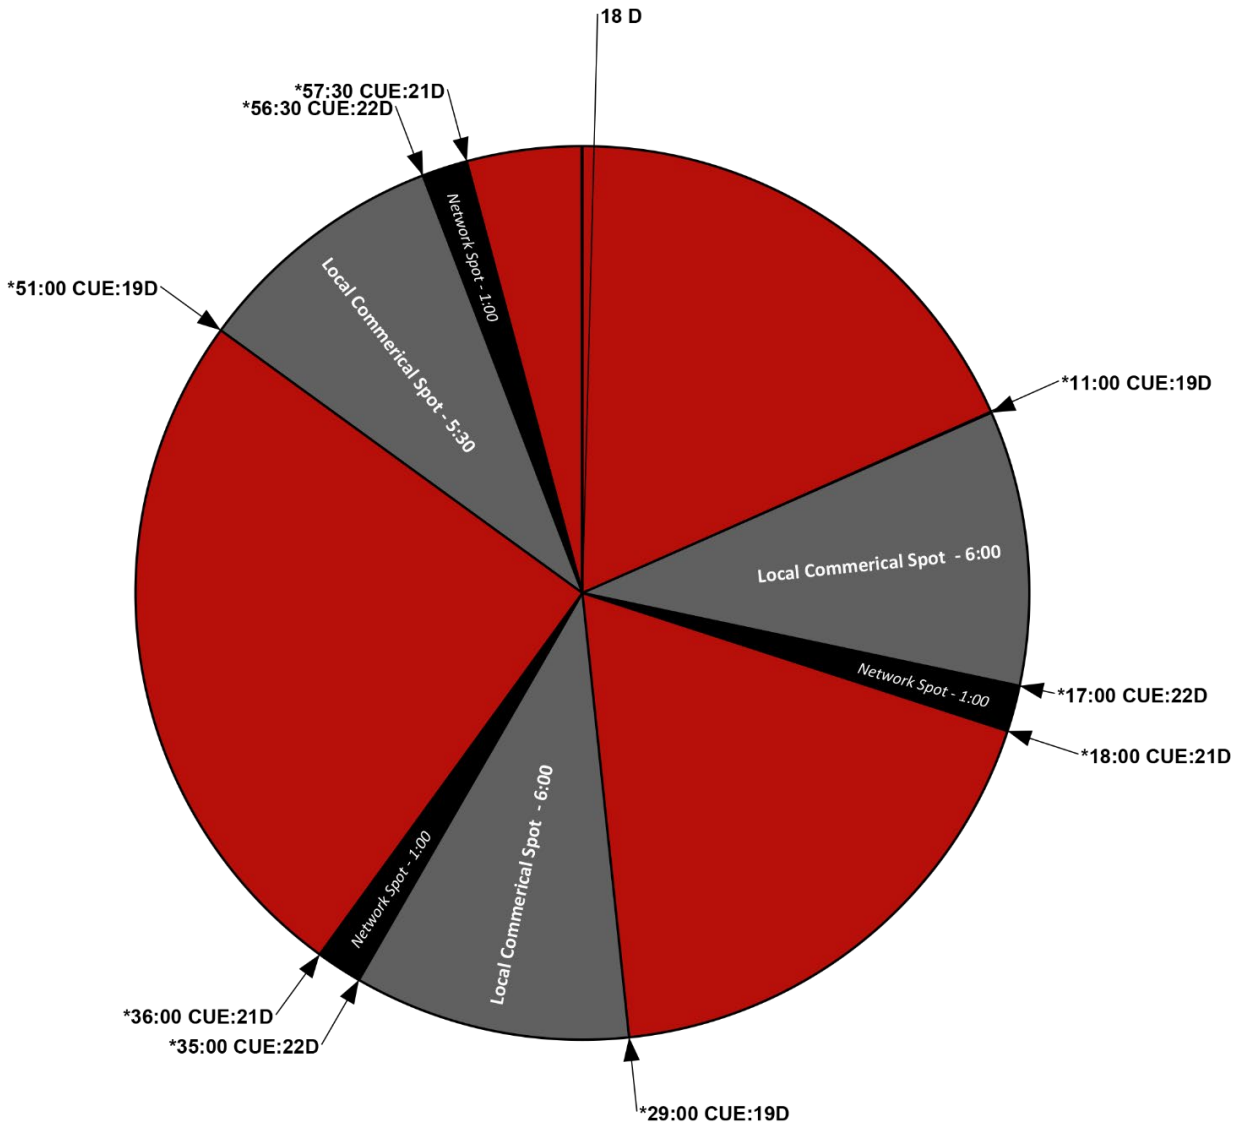

OFFICIAL SHOW CLOCK

XDS Program Name:

CMN – Free Beer and Hot Wings
CMN – Free Beer and Hot Wings Weekend

Netcue Information:

Program Start	18D – 5:00:15 ET Only
Local Start	19D
Station ID	21D
Network Start Break	22D

**SES-11 105 Degrees West
Transponder 17**

Westwood One XDS Receiver

Technical Help 914-908-3210

LAST HOUR End of Show Break

Last Hour 54:00
Last Break (hard break)