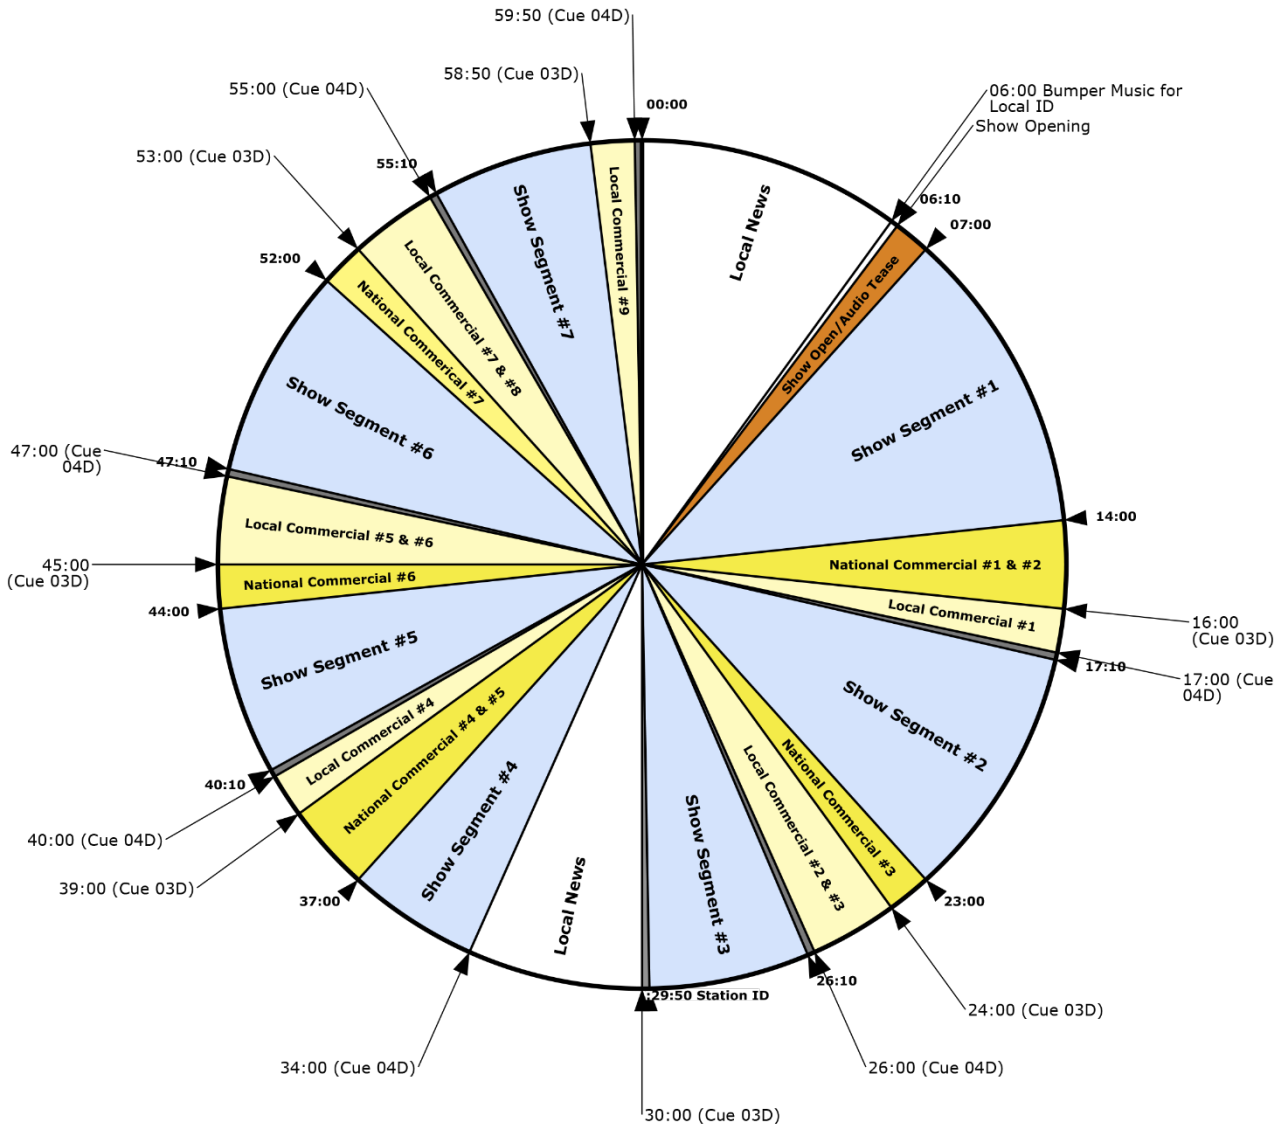

THIS WEEKEND

with **Gordon Deal**
JENNIFER KUSHINKA & MIKE GAVIN

Feed Times for Saturday: Sunday:
 5 A M-6AM ET 5AM-6AM ET
 6 A M-7AM ET 6AM-7AM ET
 7 A M-8AM ET 7AM-8AM ET
 8 A M-9AM ET 8AM-9AM ET

The show is also available as an MP3 download
 Friday afternoon at 5:15 PM ET from [website](#)

WW1 XDS RECEIVER: AMC 8
Service: 5AM-9AM ET Live Feeds
XDS Program Name: CMN – This Weekend with Gordon Deal
Netcue info: 03D Local Start
 04D Show Rejoin

Call Westwood One Broadcast Ops at 914-908-3210
 for technical assistance or to confirm relay operations.

Commercial Inventory

9:00 Local
 7:00 Network
 Local Commercials and break at 30:00 are covered with PSAs
 Network feeds a 400Hz tone from 00:00 to :05:50.
 Hard breaks are at 30:00 and 58:50 with a :10 Station ID at 59:50.
 The remaining times are approximate.