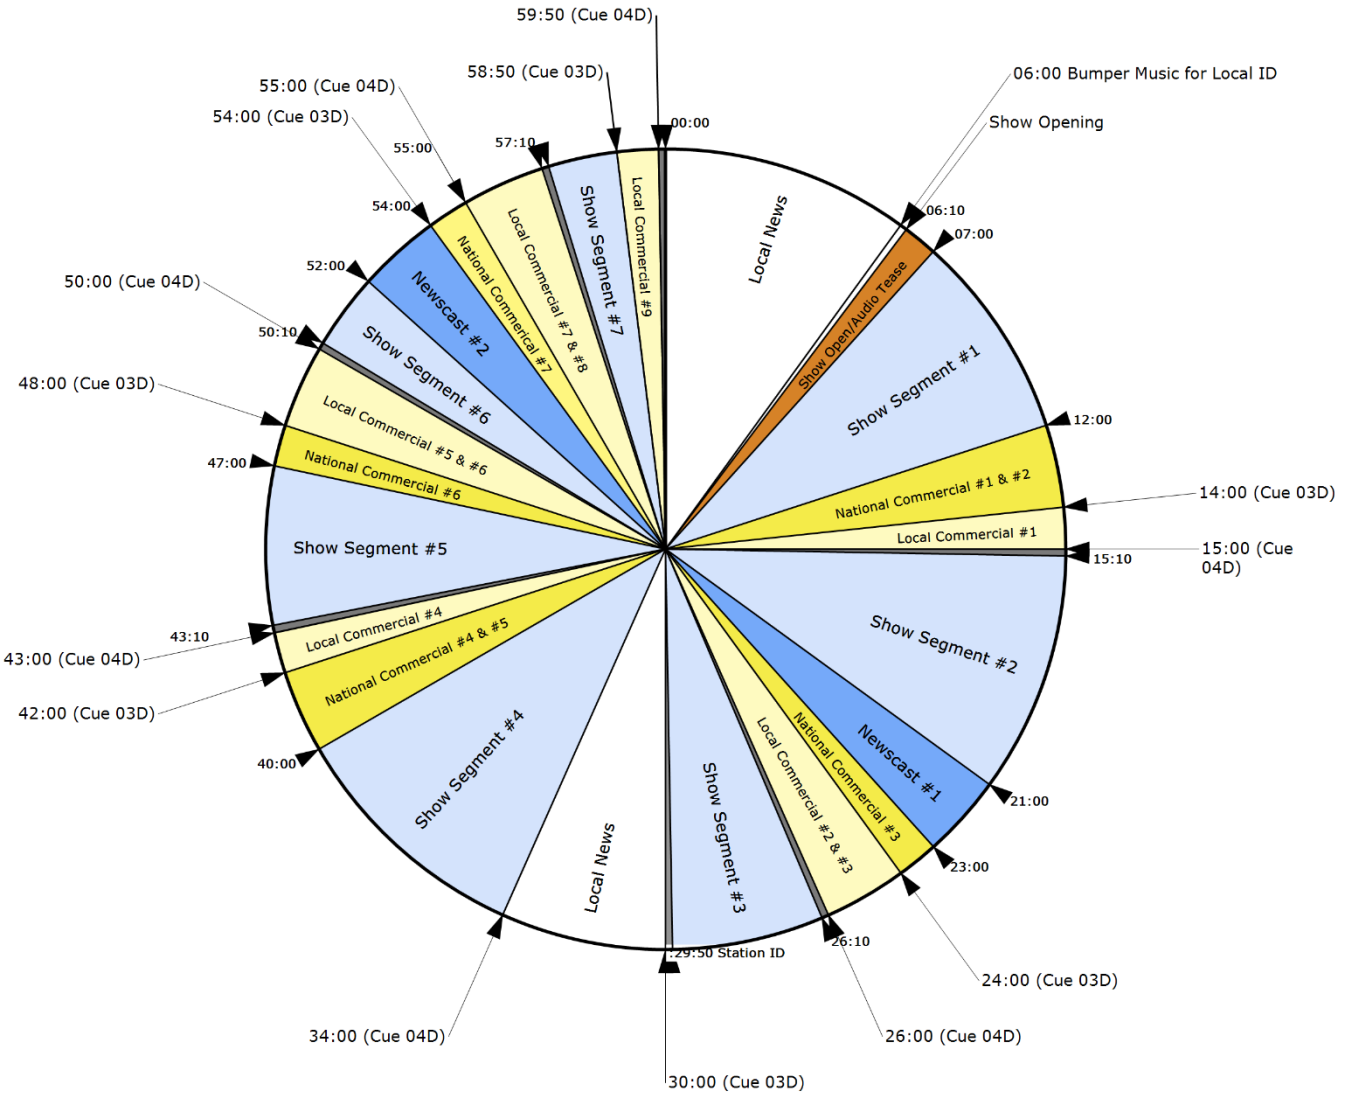

All feeds include live news updates with the latest market numbers.

Feed Times Live:

5AM-6AM ET and 6AM-7AM ET
 Refeed of 5AM: 7AM-8AM ET
 Refeed of 6AM: 8AM-9AM ET

PROMOS: [DOWNLOAD HERE](#)

WW1 XDS RECEIVER: AMC 8
 Service: 5AM-9AM ET Live Feeds
 XDS Program Name: CMN – This Morning with Gordon Deal
 Netcue info: 03D Local Start
 04D Show Rejoin

Call Westwood One Broadcast Ops at **914-908-3210** for technical assistance or to confirm relay operations.

Commercial Inventory

9:00 Local
 7:00 Network
 Local Commercials and break at 30:00 are covered with PSAs
 Network feeds a 400Hz tone from 00:00 to :05:50.
 Hard breaks are at 30:00 and 58:50 with a :10 Station ID at 59:50.
 The remaining times are approximate.