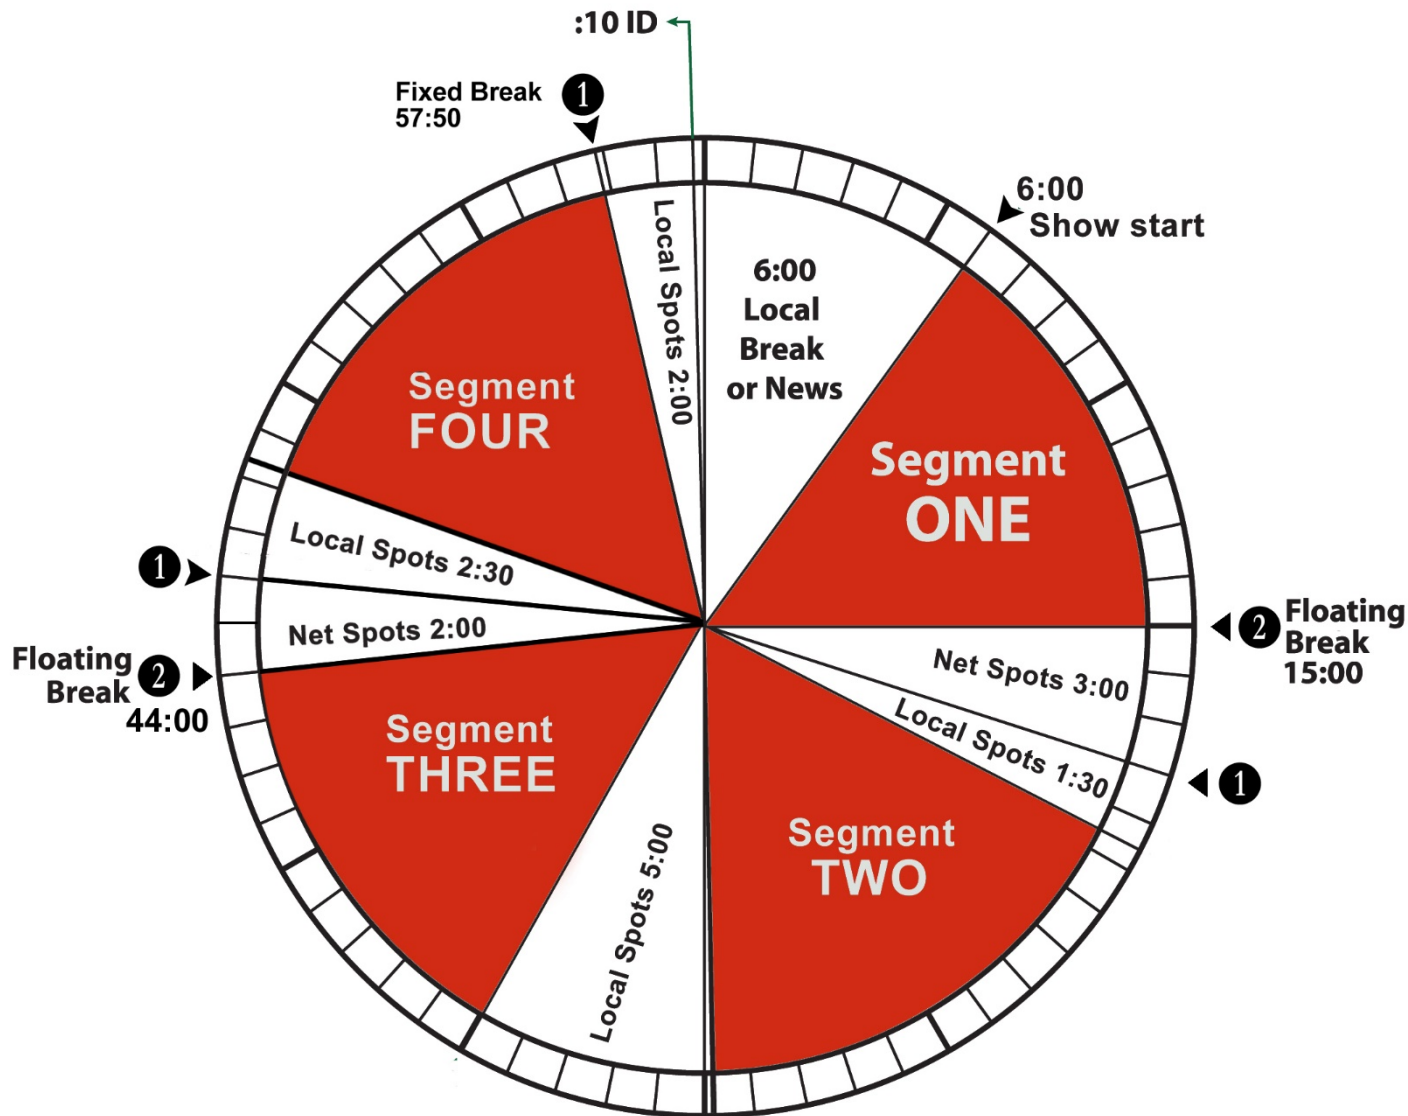

OFFICIAL SHOW CLOCK

6PM - 9PM (ET) LIVE

The Lars Larson Show

COMPASSMEDIANETWORKS.COM

TECHNICAL INFORMATION

Satellite: AMC-8/139 Degrees West
Transponder: 17

Channel: Wegener 108

Closure K1 - Local Stopset Start

Closure K2 - Local ID

FEED INFORMATION

Monday - Friday

6PM - 9PM (ET) Live

Sat (Best of) available

Sun(Best of) available

Fixed Break 29:50 ① Fixed Break

:10 ID ②