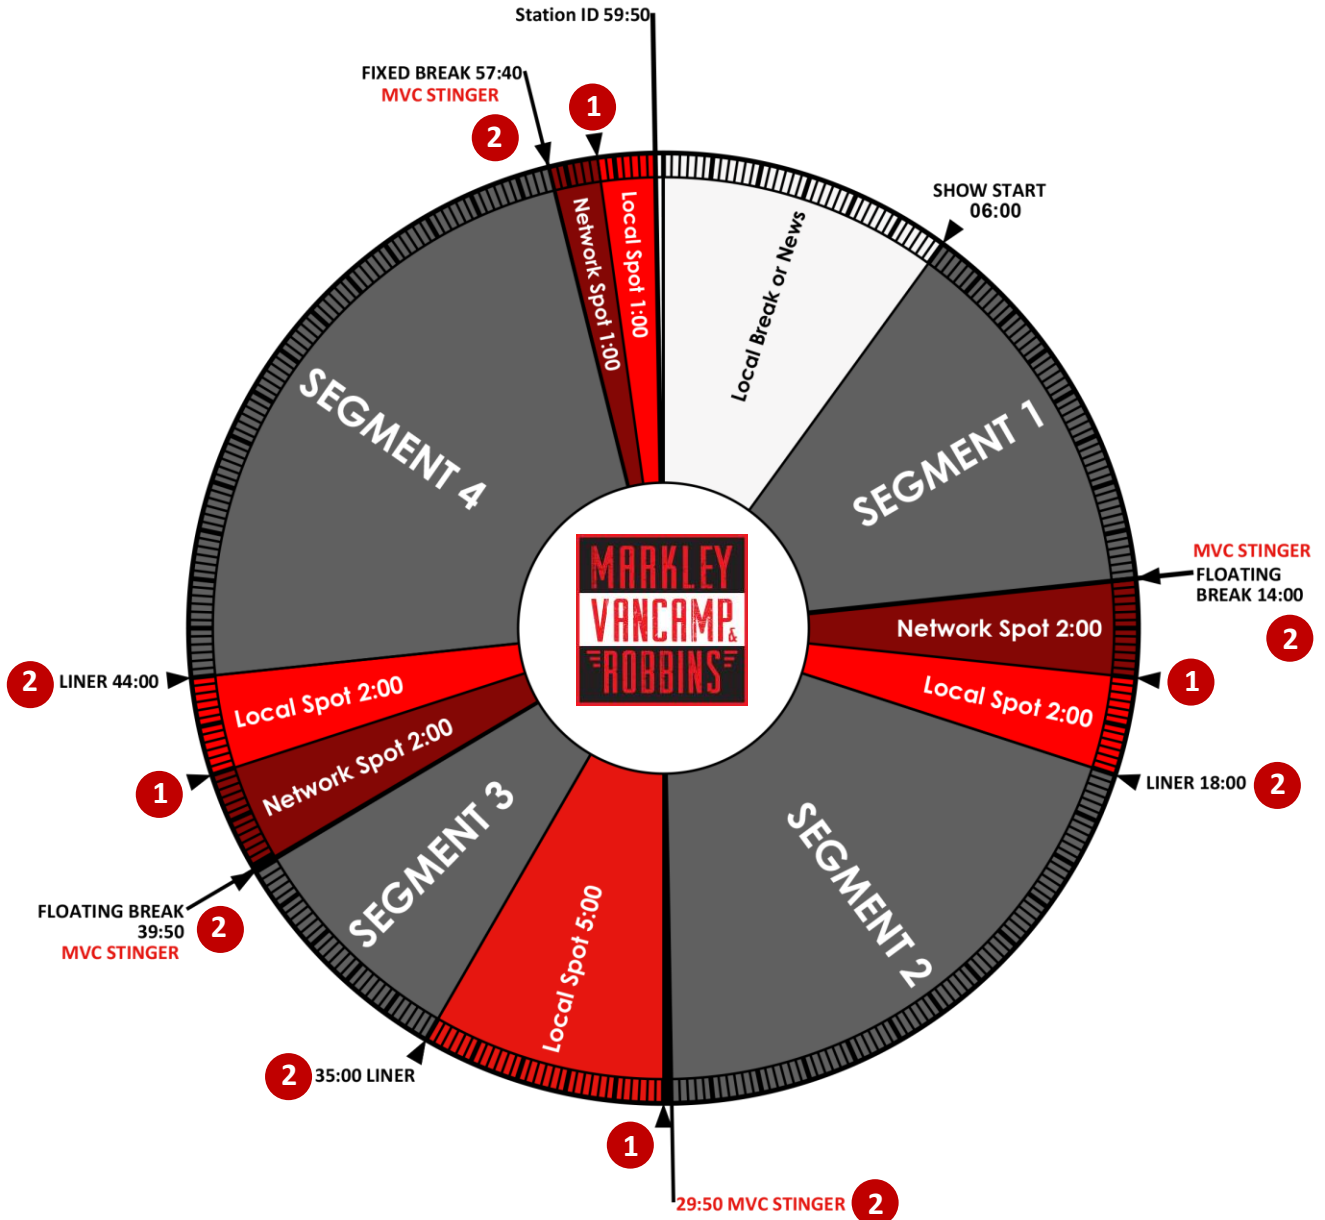

OFFICIAL SHOW CLOCK

SHOW DETAILS:

THE MARKLEY, VAN CAMP AND ROBBINS SHOW
 4 Stop Sets
 4 Segments
 All Stingers and Liners :10

RELAYS (Red Circles):

K1 Local stop set start
 K2 Stingers & Liners

FEED INFORMATION:

Monday - Friday
 12Noon - 3pm/ET
 Weekend: Best Of

Delivery via: Wegener
 WWO Network Ops:
 888-HELP450
 (888-435-7450)

AVAILS:

5:00 National Spots
 10:00 Local Spots