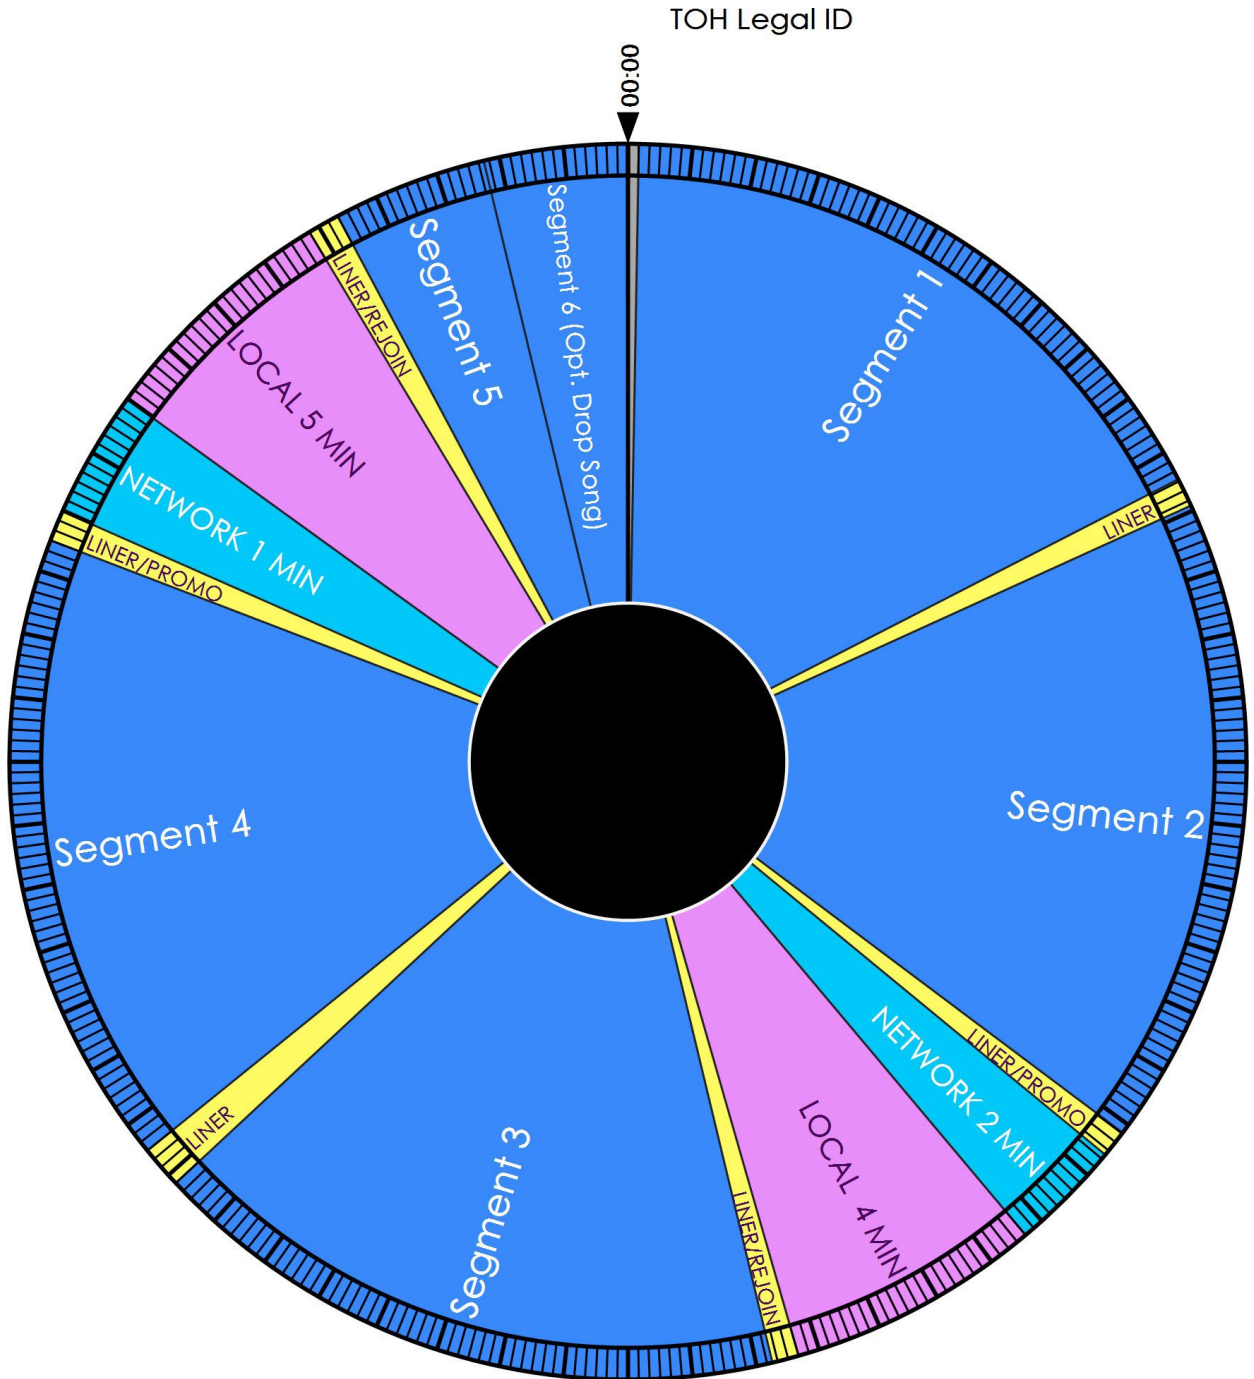

**OFFICIAL
SHOW CLOCK**

**POPCRUSH
NIGHTS**
WITH
DONNY MEACHAM

Show Details:

5 Hour Show Mon-Fri Nights
30 Segment Carts (includes optional Segment 6)
*All Liners are :10 seconds

**Delivered via Mr. Master (AIM)
818-879-8349**