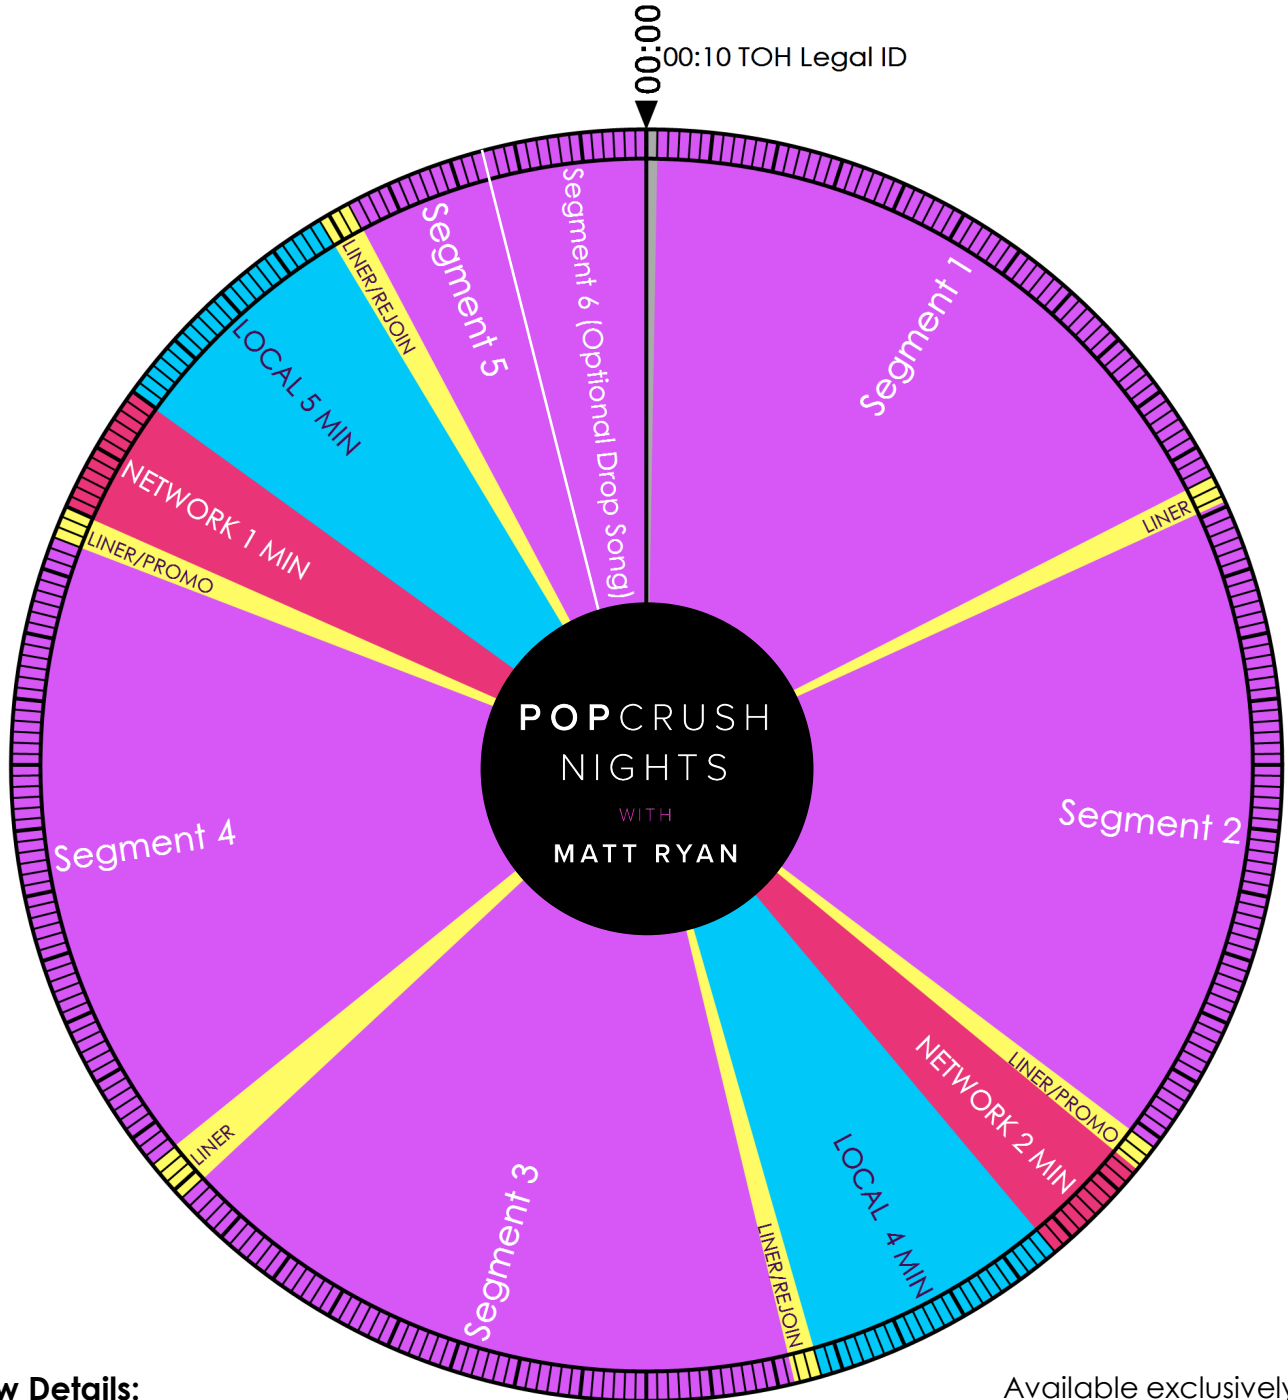

# POPCRUSH NIGHTS

WITH  
MATT RYAN

OFFICIAL SHOW  
CLOCK

### Show Details:

- 5 Hour Show Mon-Fri Nights
- 30 Segment Carts
- 30 Network Spot Carts
- 30 Liner Carts
- \*All Liners are :10 seconds

Available exclusively via

[Synchronicity.co](http://Synchronicity.co)