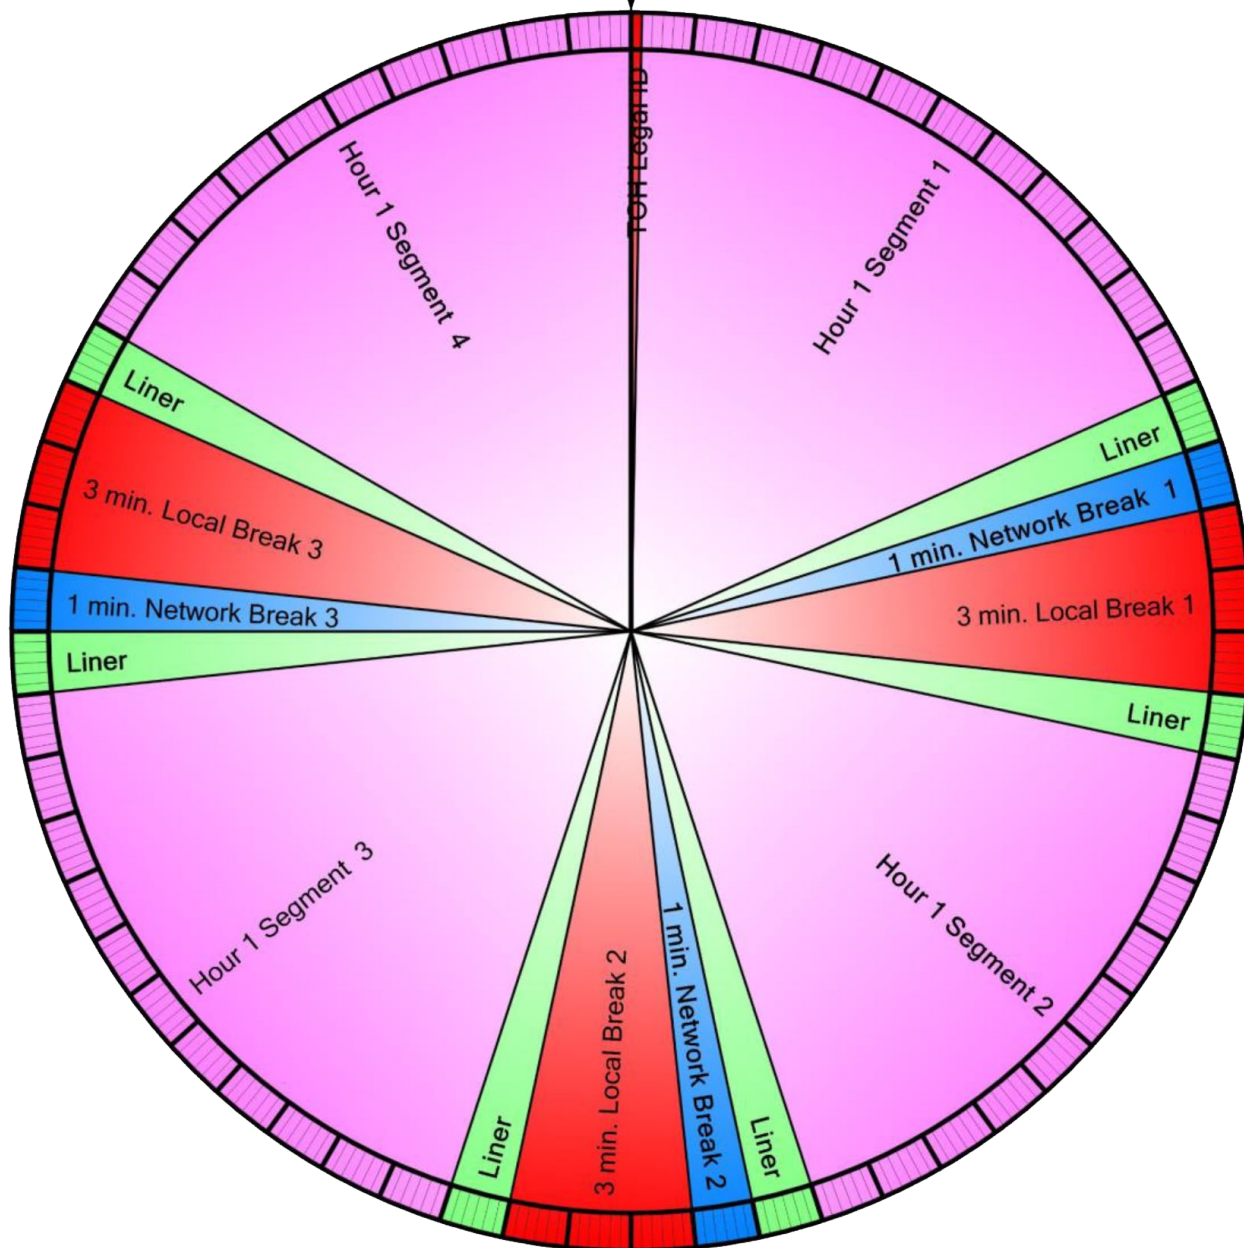

POPCRUSH NIGHTS

WITH

NICOLE MURRAY

OFFICIAL
SHOW CLOCK

00:00 10 sec. TOH Legal ID

Show Details:

5 Hour Show

20 Segment Carts