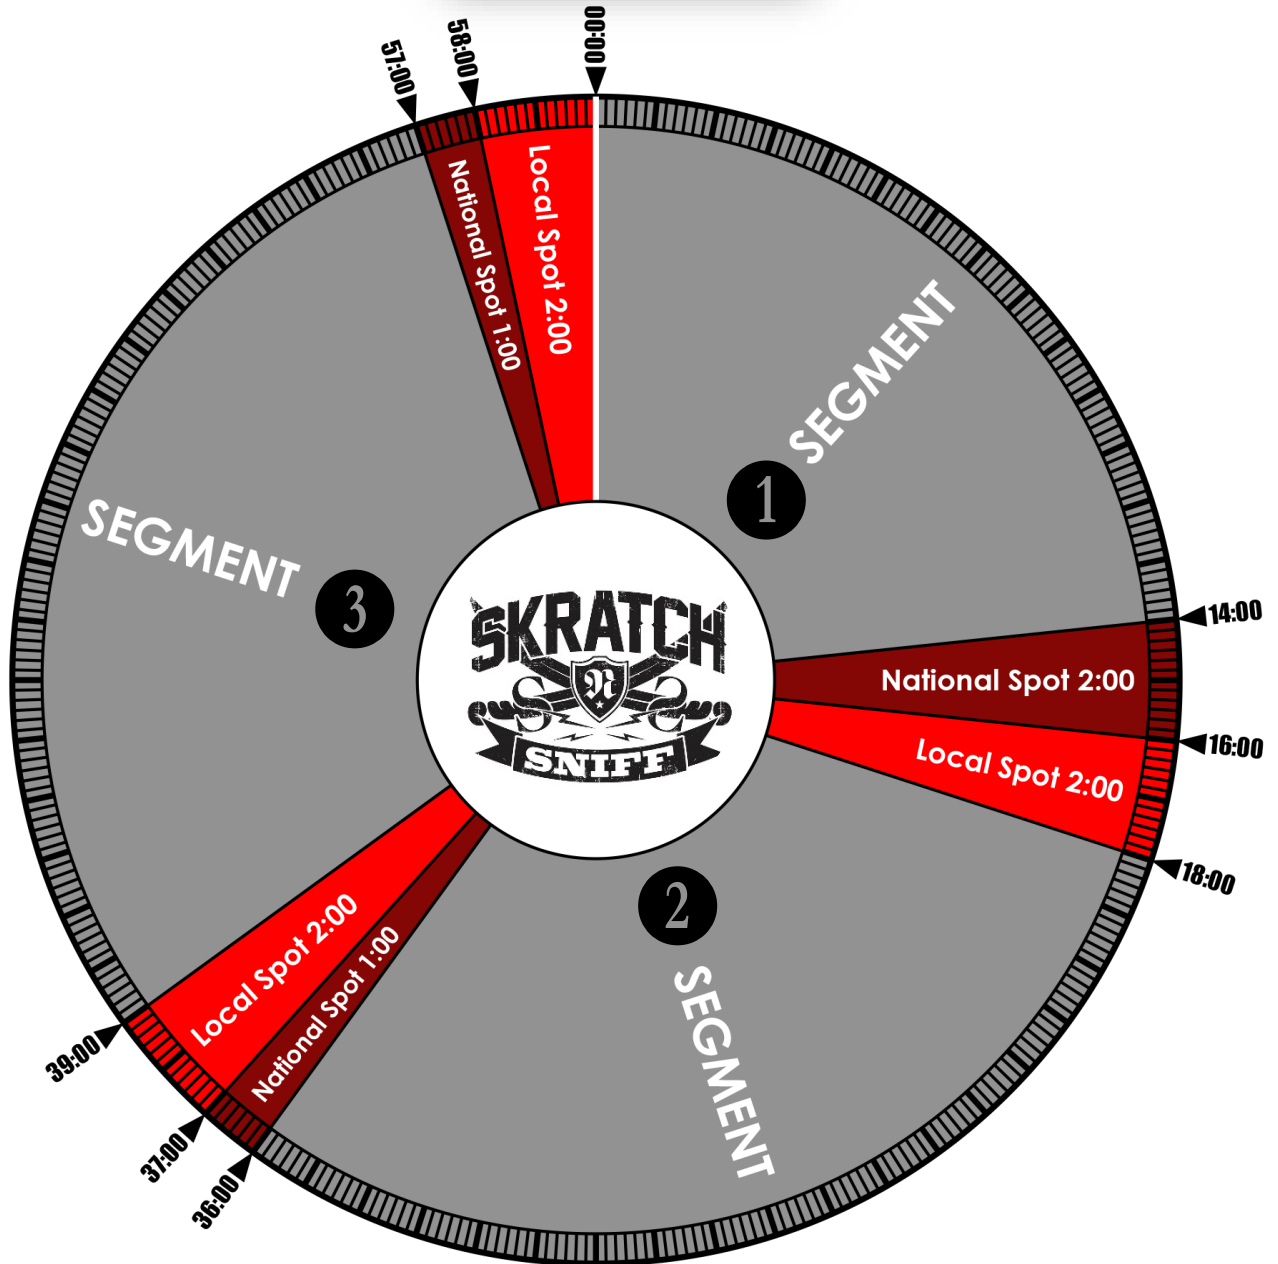

OFFICIAL SHOW  
CLOCK

Total Stop set : 10 minutes

First break: 2 Min Network, 2 Min Local

2nd Break: 1 Min Network, 2 Min Local

3rd Break: 1 Min Network, 2 Min Local

3 Segments

AVAILS: 4:00 National, 6:00 Local

**SHOW INFO**

*Skratch N Sniff*  
Delivered via Mr. Master  
(AIM, Media Shooter)

818-879-8349

[support@mrmaster.com](mailto:support@mrmaster.com)

updated 11-19