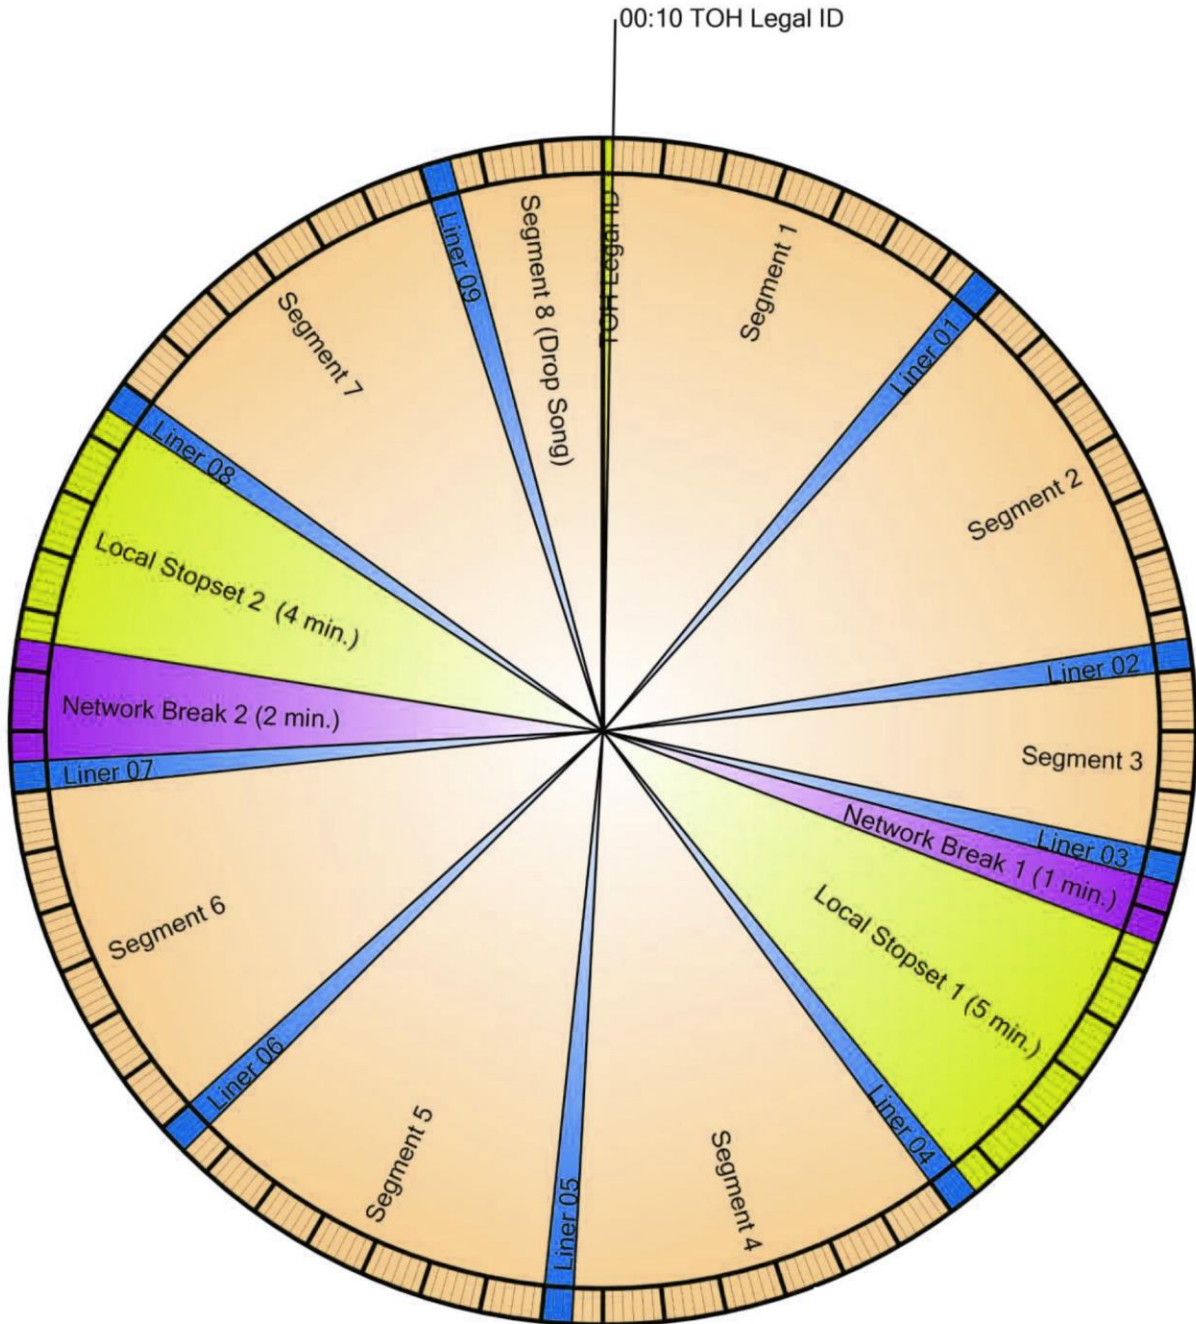

OFFICIAL SHOW  
CLOCK 4/15/19

# TASTE OF COUNTRY NIGHTS

## Show Details:

5 Hour Show  
Mon-Fri Nights  
40 Segment Carts  
30 Network Spot Carts  
45 Liner Carts

Available exclusively via

[Synchronicity.co](http://Synchronicity.co)

Technical Support:

888-420-7590 x1