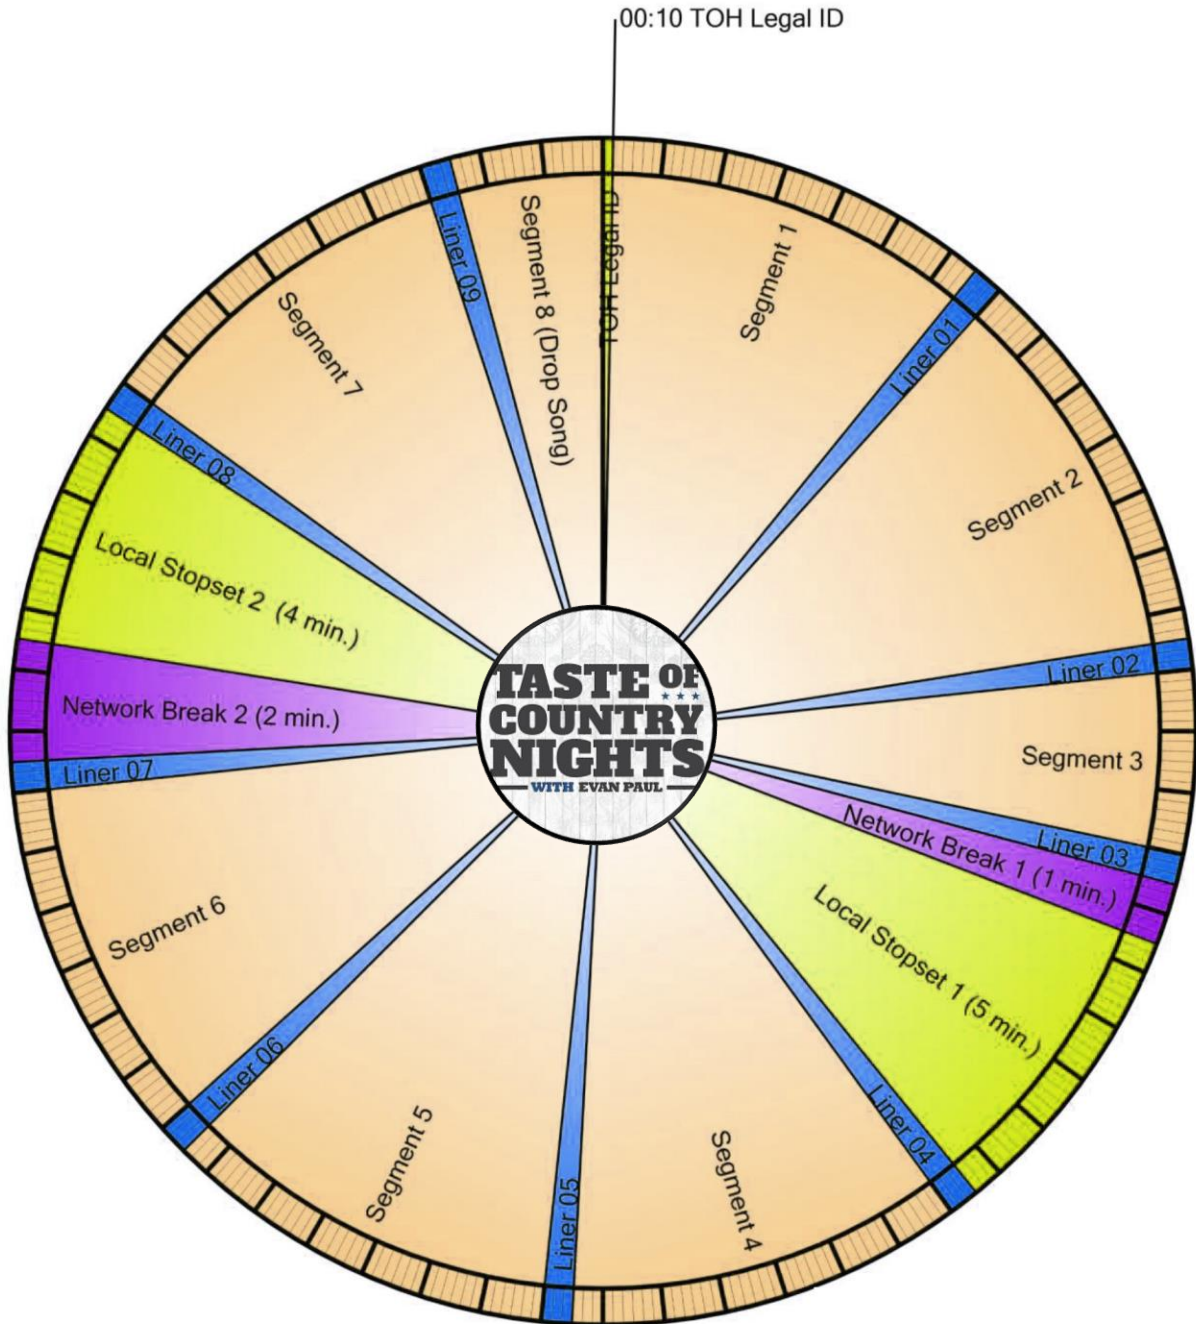

OFFICIAL SHOW
CLOCK 4/15/19

Show Details:

5 Hour Show
Mon-Fri Nights
40 Segment Carts
30 Network Spot Carts
45 Liner Carts

Available exclusively via

Synchronicity.co

Technical Support:

888-420-7590 x1

Support@Synchronicity.co