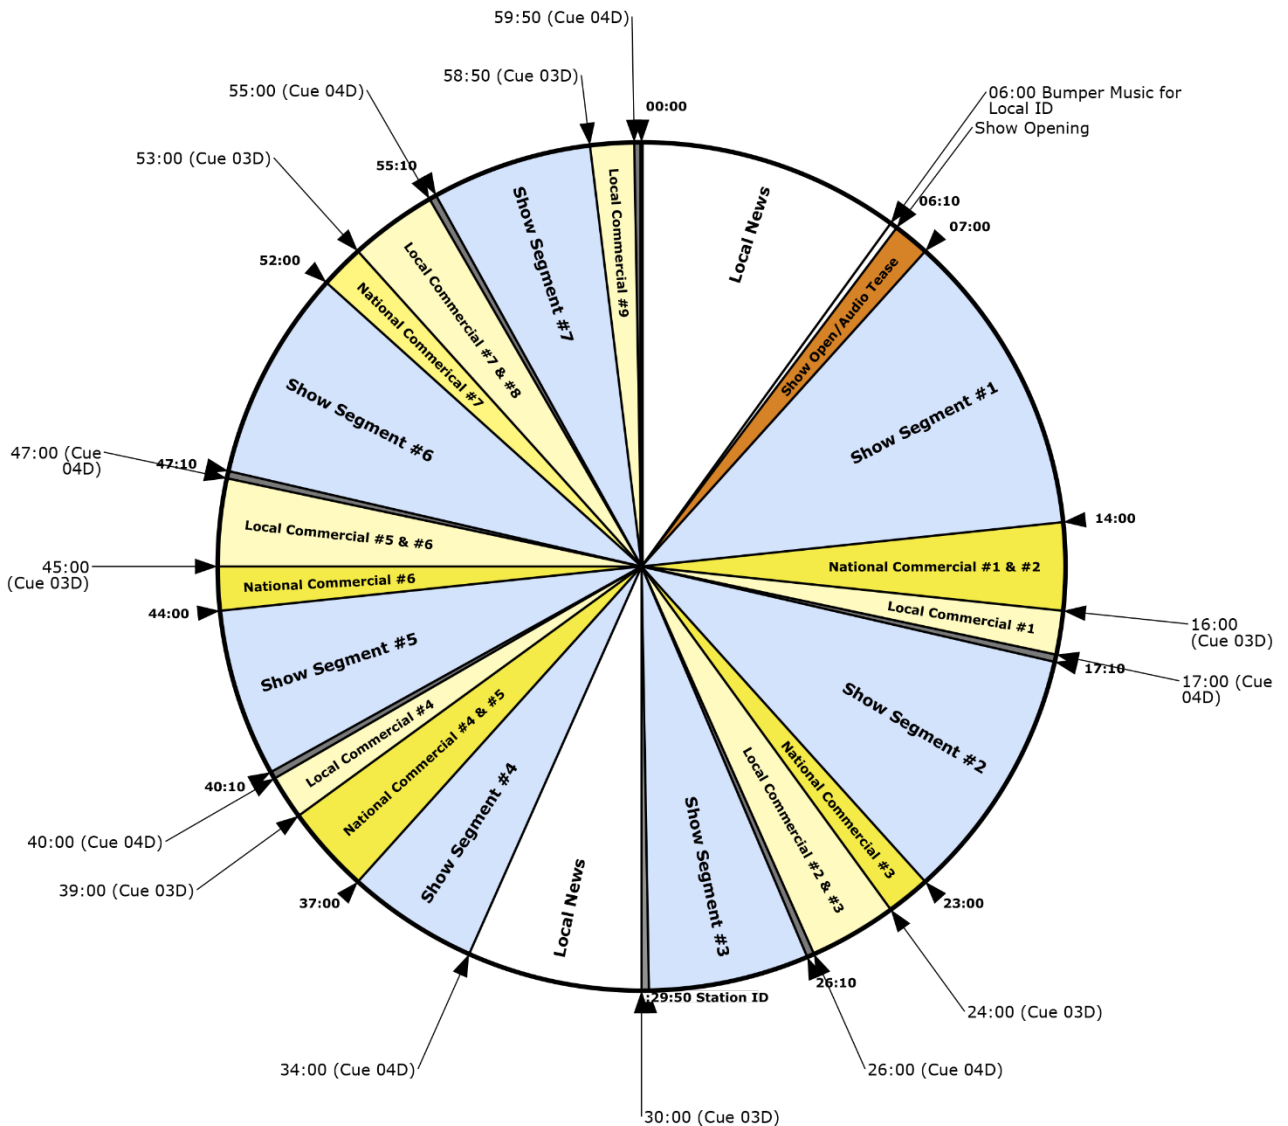

Feed Times for Saturday:
 4:06AM – 5:00AM ET
 7:06AM – 8:00AM ET

WW1 XDS RECEIVER: AMC 8
 Service: 1 hour weekly
 XDS Program Name: CMN – This Weekend with Gordon Deal
 Netcue info: 03D Local Start
 04D Show Rejoin

Call Westwood One Broadcast Ops at **914-908-3210** for technical assistance or to confirm relay operations.

Commercial Inventory

9:00 Local
 7:00 Network
 Local Commercials and break at 30:00 are covered with PSAs
 Network feeds a 400Hz tone from 00:00 to :05:50.
 Hard breaks are at 30:00 and 58:50 with a :10 Station ID at 59:50.
 The remaining times are approximate.