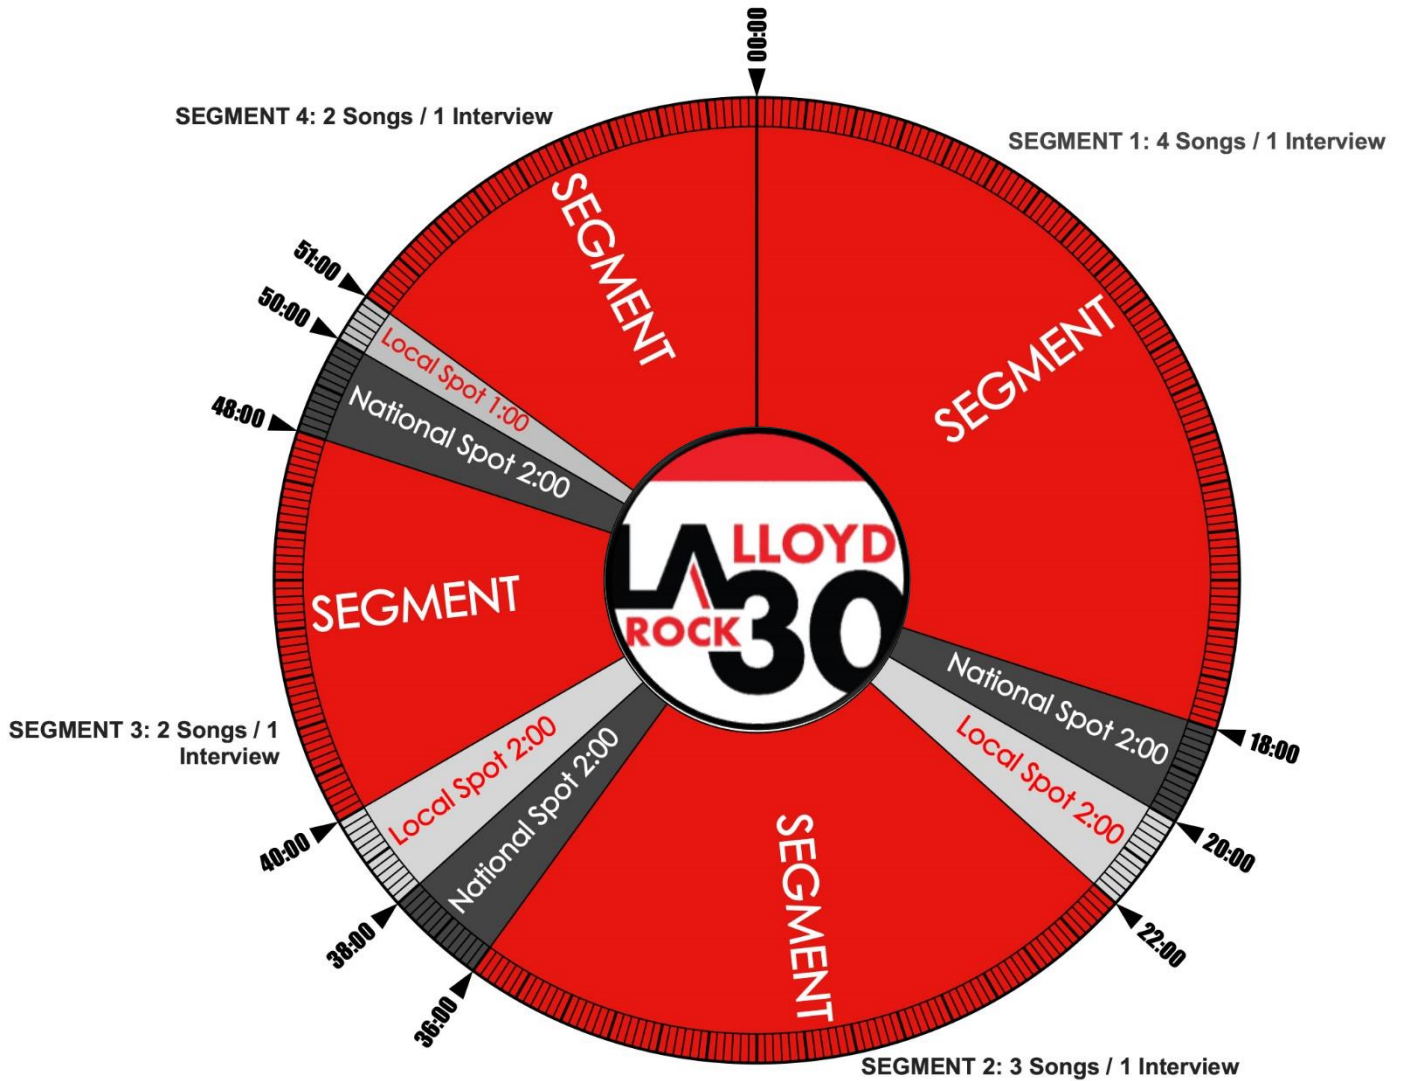

OFFICIAL
SHOW CLOCK

LA LLOYD ROCK 30

LA LLOYD WEEKLY ROCK 30 COUNTDOWN

3 HOUR SHOW

3 Stop Sets

4 Segments

AVAILS: 6:00 National, 5:00 Local

[SHOW INFO](#)