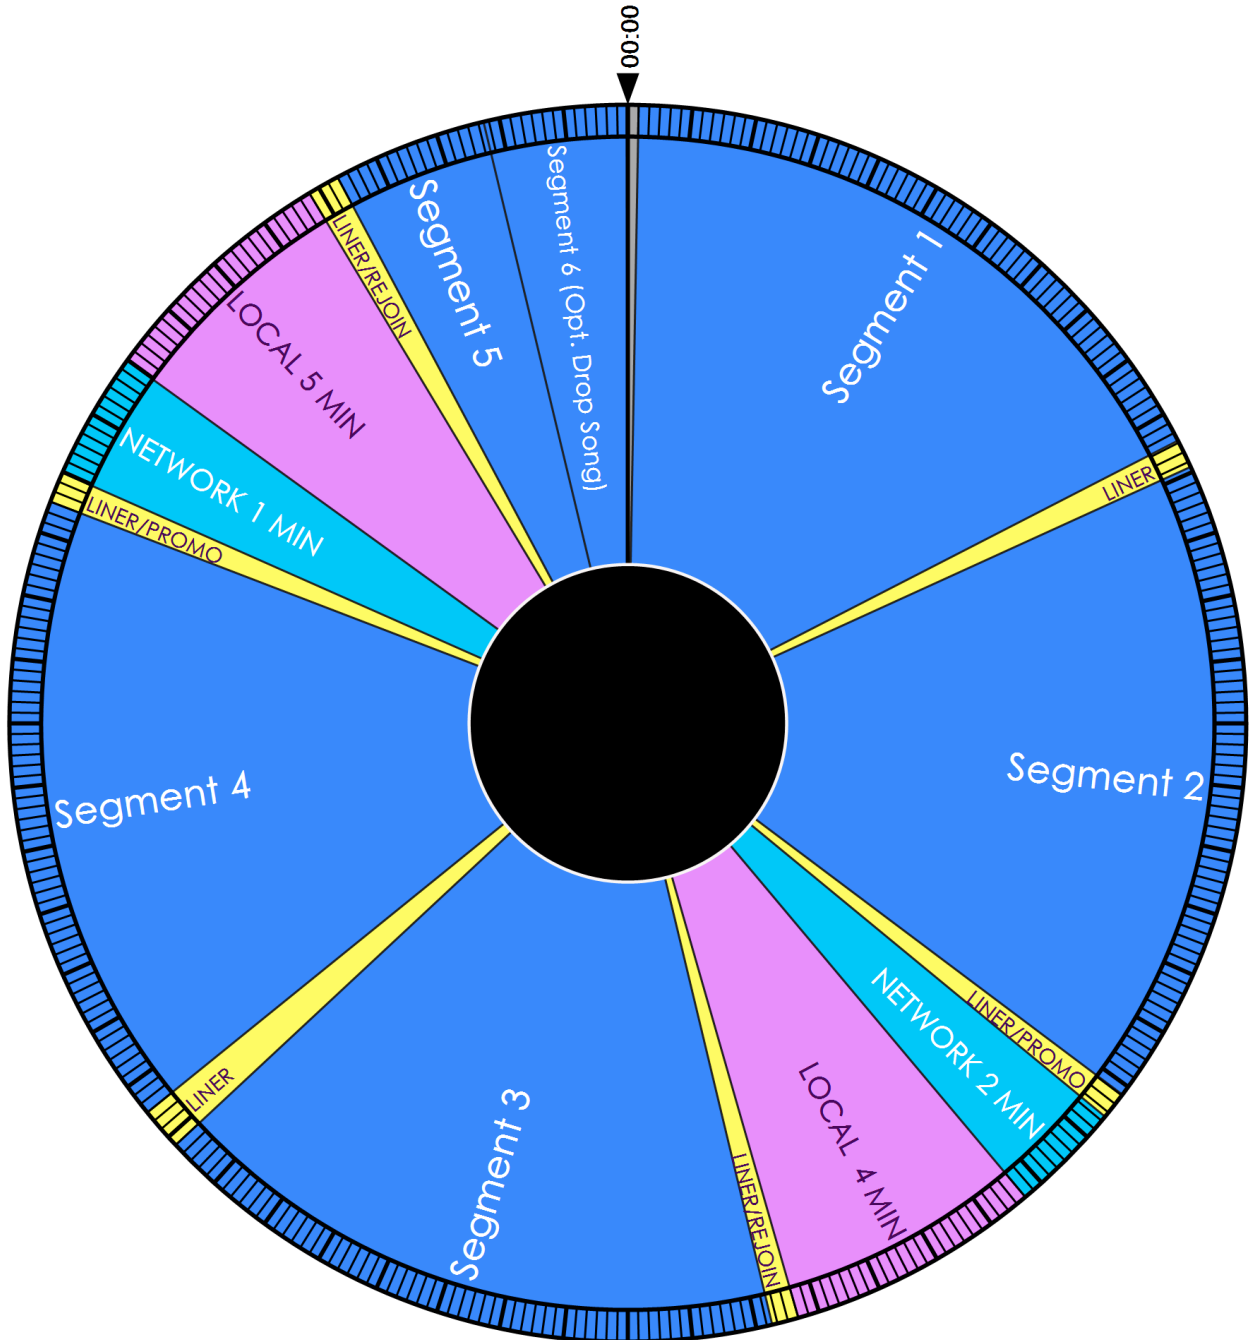

POPCRUSH NIGHTS

OFFICIAL
SHOW CLOCK

CHR

TOH Legal ID

Show Details:

5 Hour Show Mon-Fri Nights
30 Segment Carts (includes optional Segment 6)
*All Liners are :10 seconds

Delivered via Mr. Master (AIM)
818-879-8349