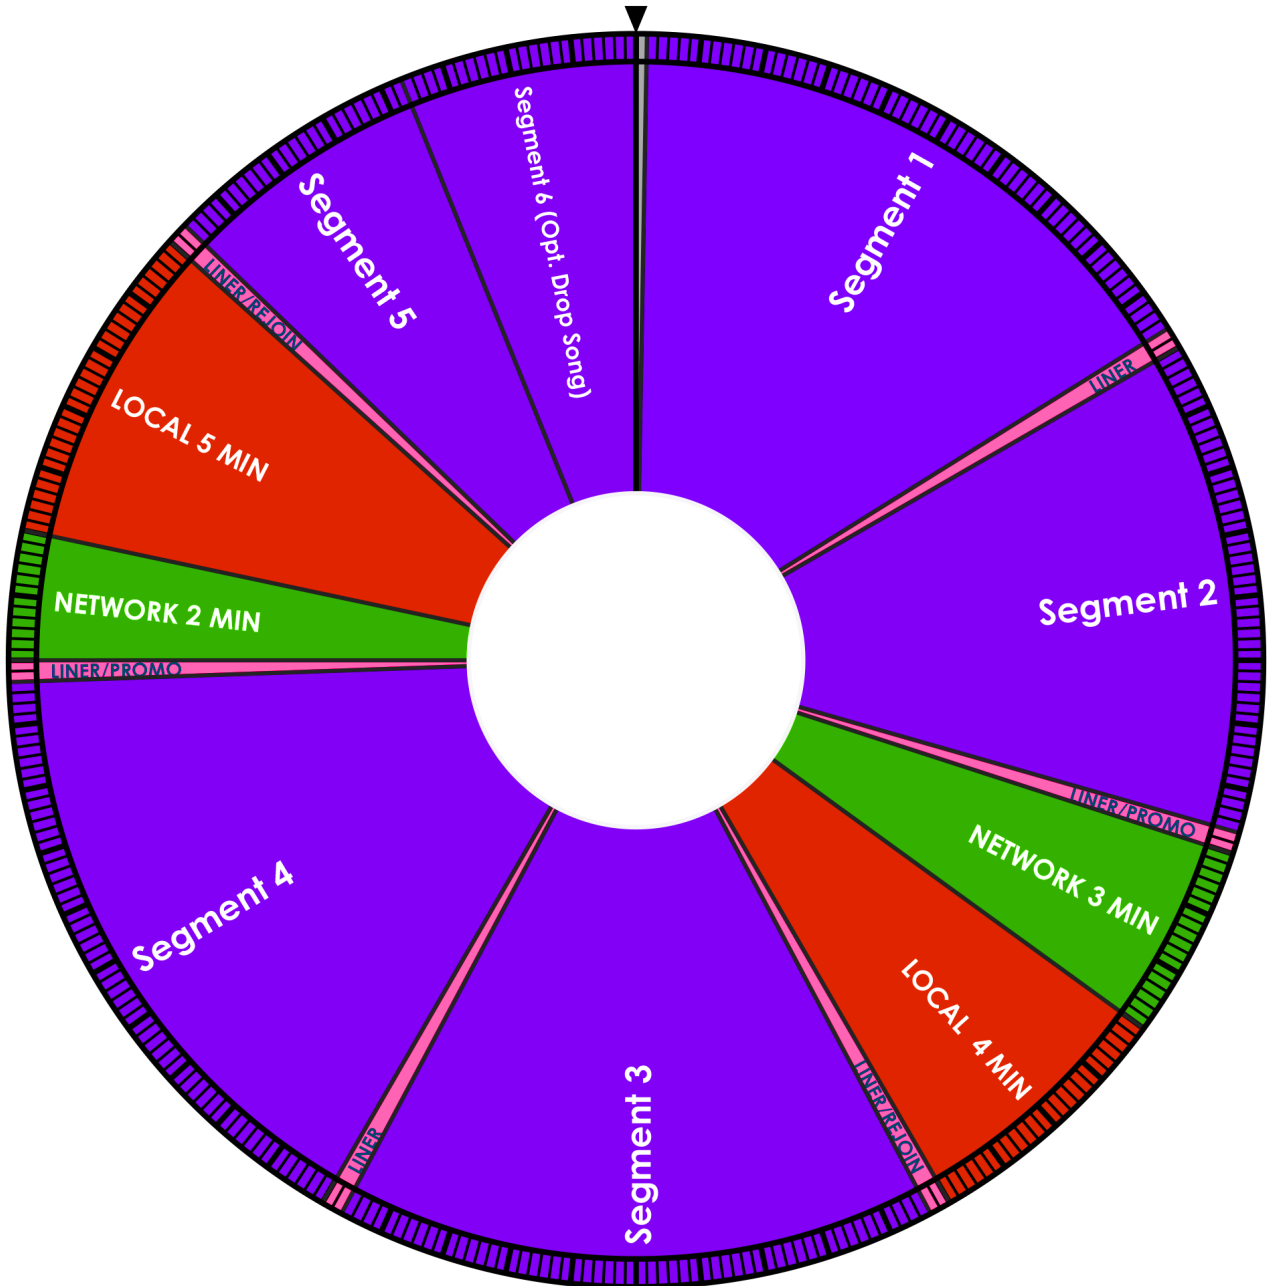

POPCRUSH NIGHTS CHR

WEEKEND
SHOW CLOCK

TOH Legal ID

Show Details:

5 Hour Show Weekends

30 Segment Carts (includes optional Segment 6)

*All Liners are :10 seconds

Delivered via Mr. Master (AIM)