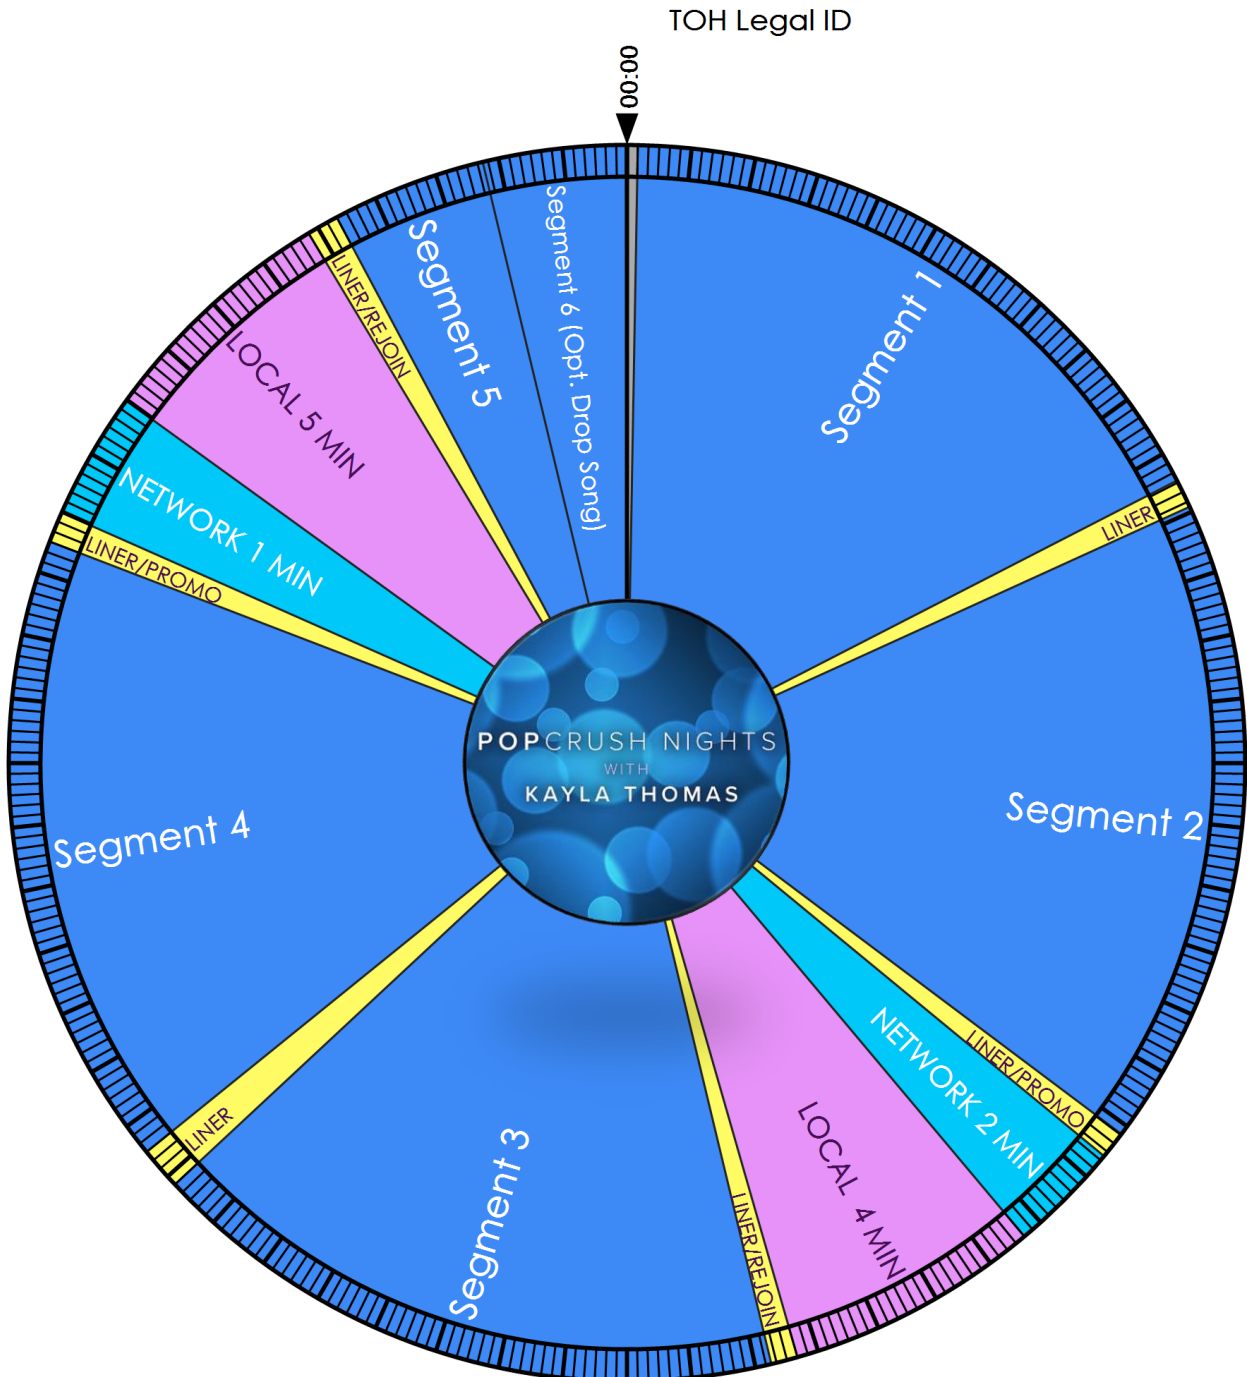

POPCRUSH NIGHTS

WITH
KAYLA THOMAS

OFFICIAL SHOW
CLOCK 12/3/2018

Show Details:

- 5 Hour Show Mon-Fri Nights
- 30 Segment Carts
- 30 Network Spot Carts
- 30 Liner Carts
- *All Liners are :10 seconds

Available exclusively via