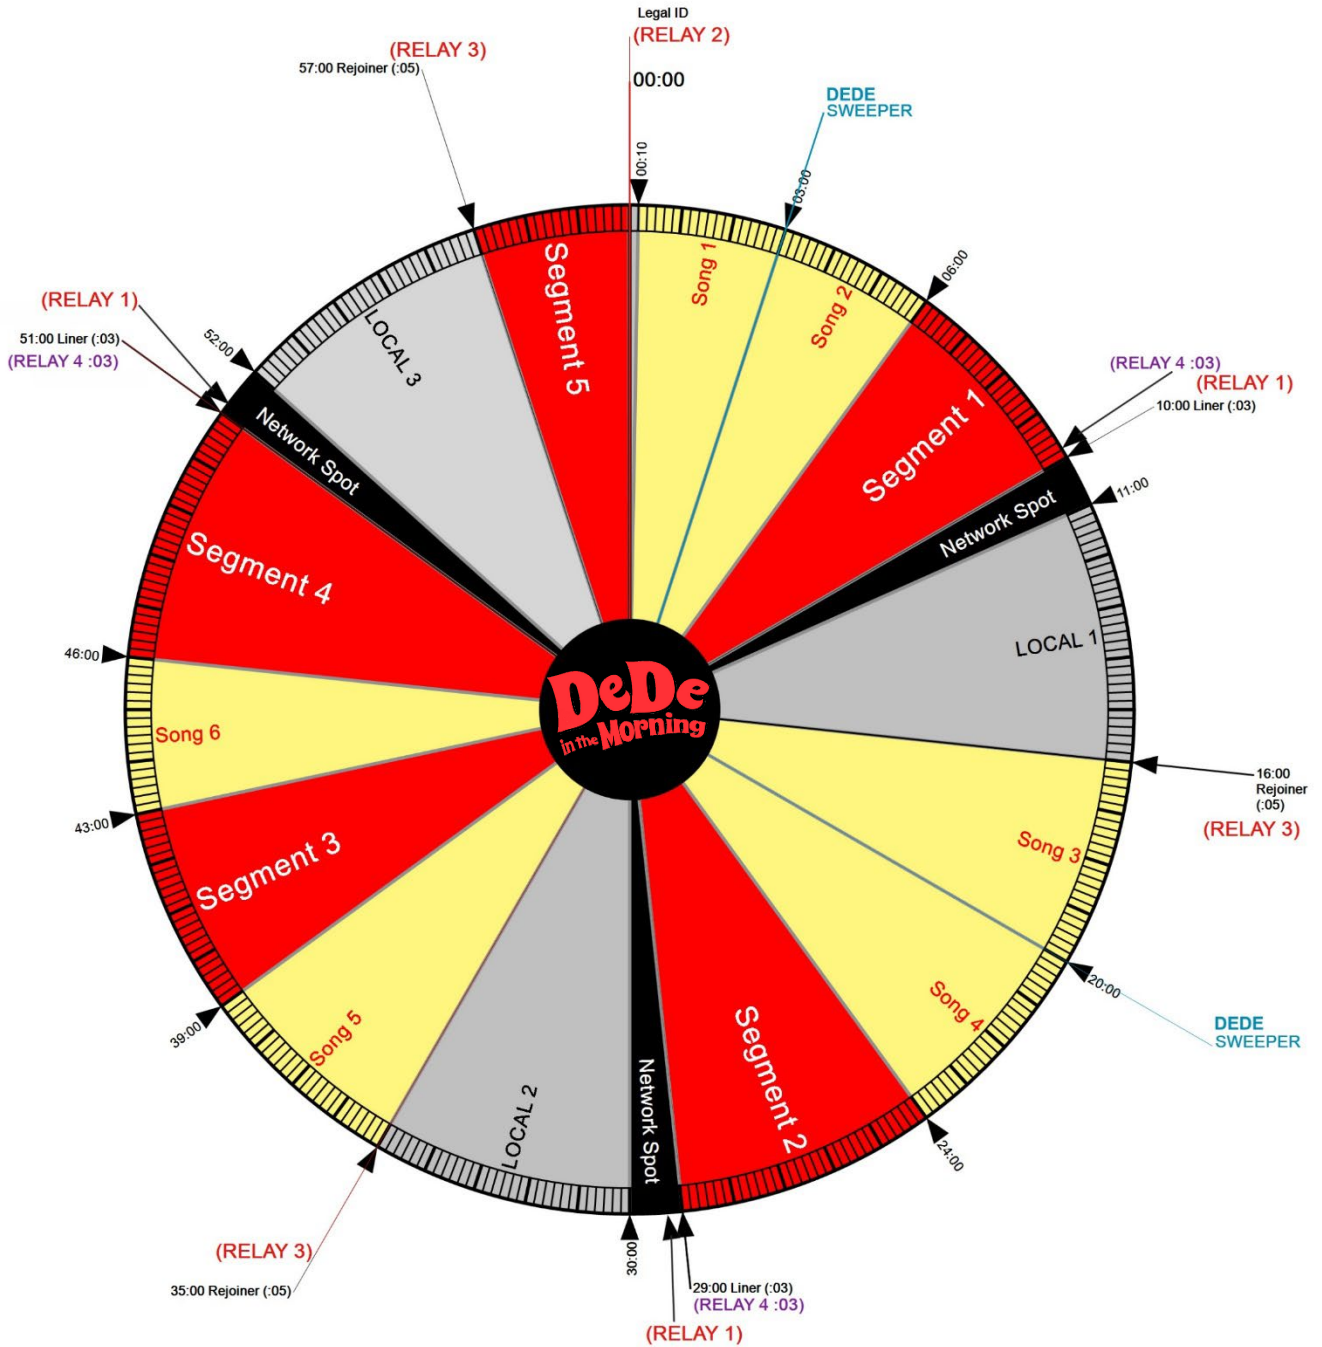

**OFFICIAL
SATELLITE
CLOCK**

**DeDe
in the Morning**

Feed Time:

5a-10a ET Monday – Friday

*All Breaks Float

*End Show: 59:50 Hard (No Relay)

*No fill in local breaks

*Network Commercials delivered separately

DeDe Relays:

01- Local Break

02- Legal ID (:10 sec)

03- Rejoin (:05 sec)

04- Liner (:03 sec)

Receiver: **OMNI XDS C-BAND**

Provider: Orbital Media Networks

Technical Support: 303-925-1708 x 1