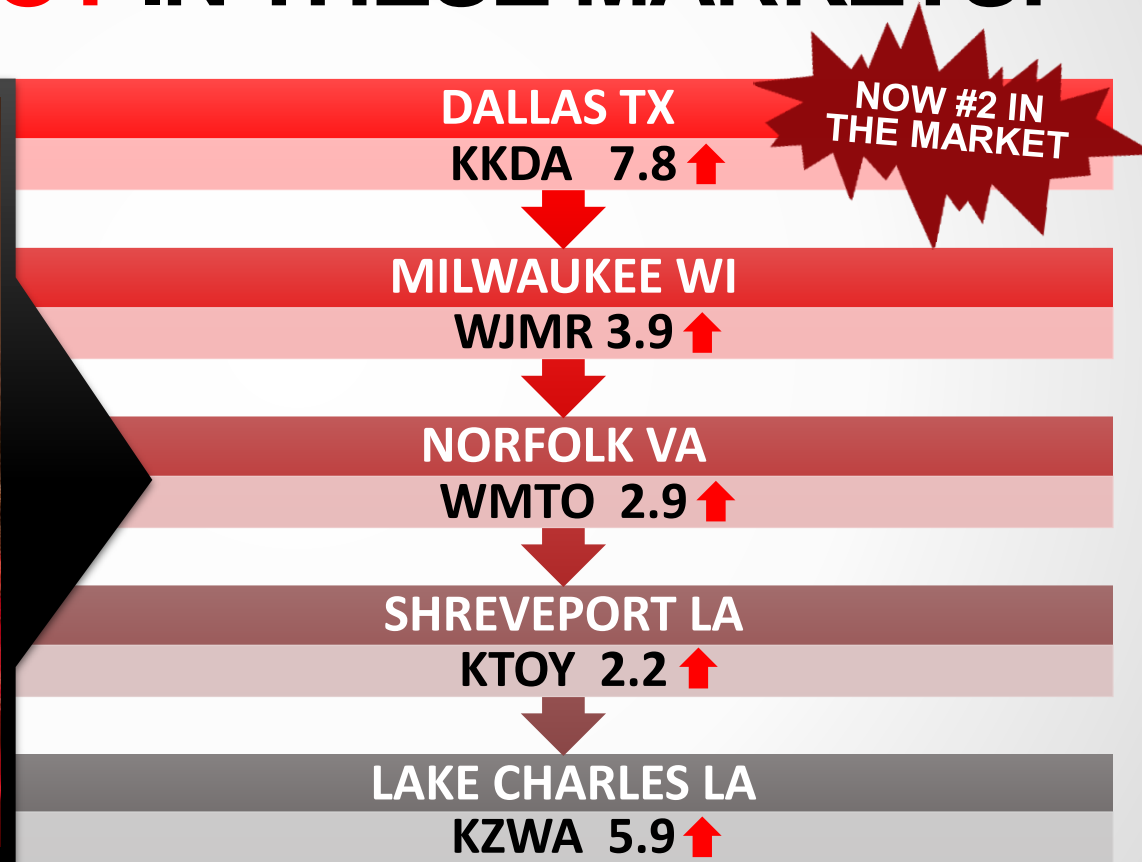

» **National
Success**

» **K104
Ratings
Success**

#1
A18-34
W18-34
A18-49

#1
**IN KEY
DEMOS
VS.
DIRECT
COMPETITION**

SUCCESS

THE QUEEN OF MORNING RADIO

vs. DIRECT COMPETITORS

Dallas Success Story ready for Primetime!

SUCCESS

DEDE IS **HOT** IN THESE MARKETS!

NIELSEN AUDIO NATIONWIDE, AQH SHARE, FALL 2018, W18-34

SUCCESS

Surging in Dallas vs the **ENTIRE** Market!

K104 AMD* — DeDe in the Morning

**FUNNY
WINS!**

DeDe In the Morning performs vs. **ALL genres** enabling your station to take share from all formats.