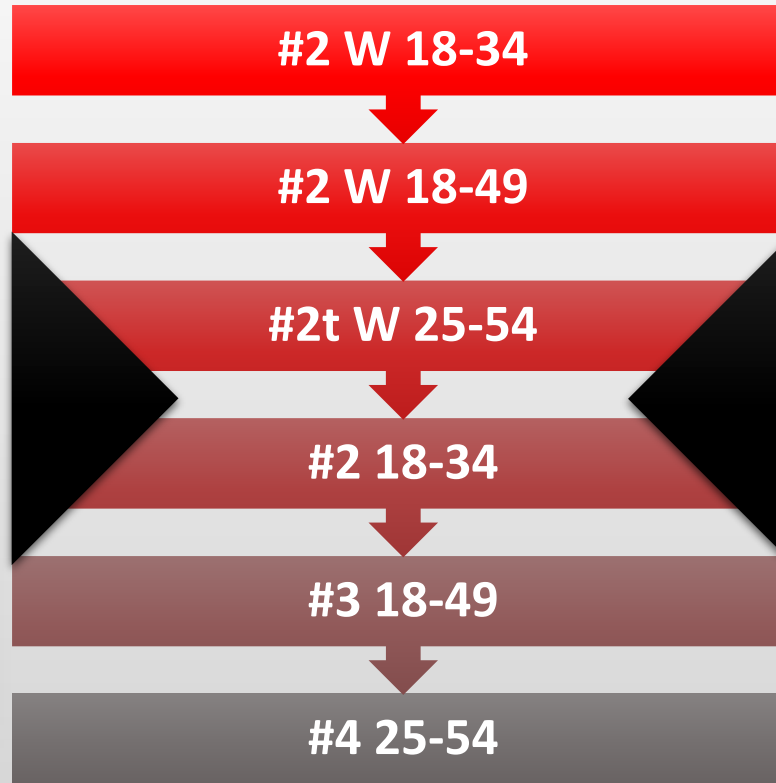

SUCCESS

DEDE IS **HOT** IN THESE MARKETS!

NIELSEN AUDIO NATIONWIDE, AQH SHARE, FALL 2018, W18-34

SUCCESS

Surging in Dallas vs the **ENTIRE** Market!

K104 AMD* — DeDe in the Morning

**FUNNY
WINS!**

DeDe In the Morning performs vs. **ALL genres** enabling your station to take share from all formats.