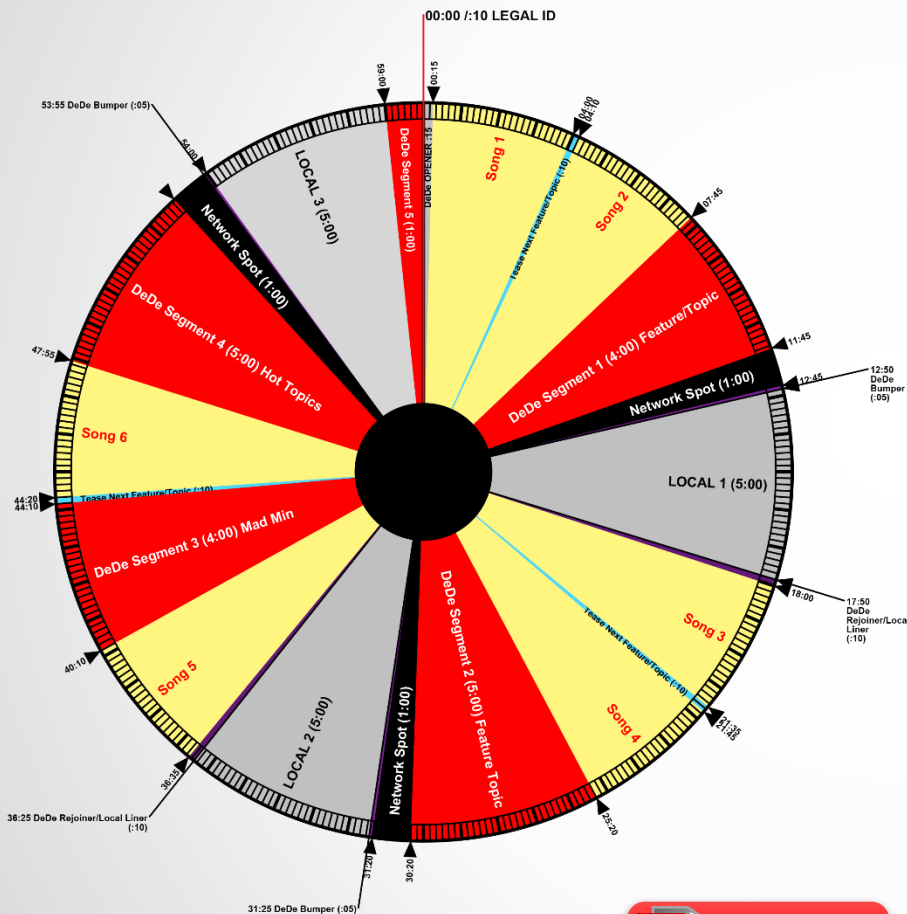

THE SHOW — CLOCK