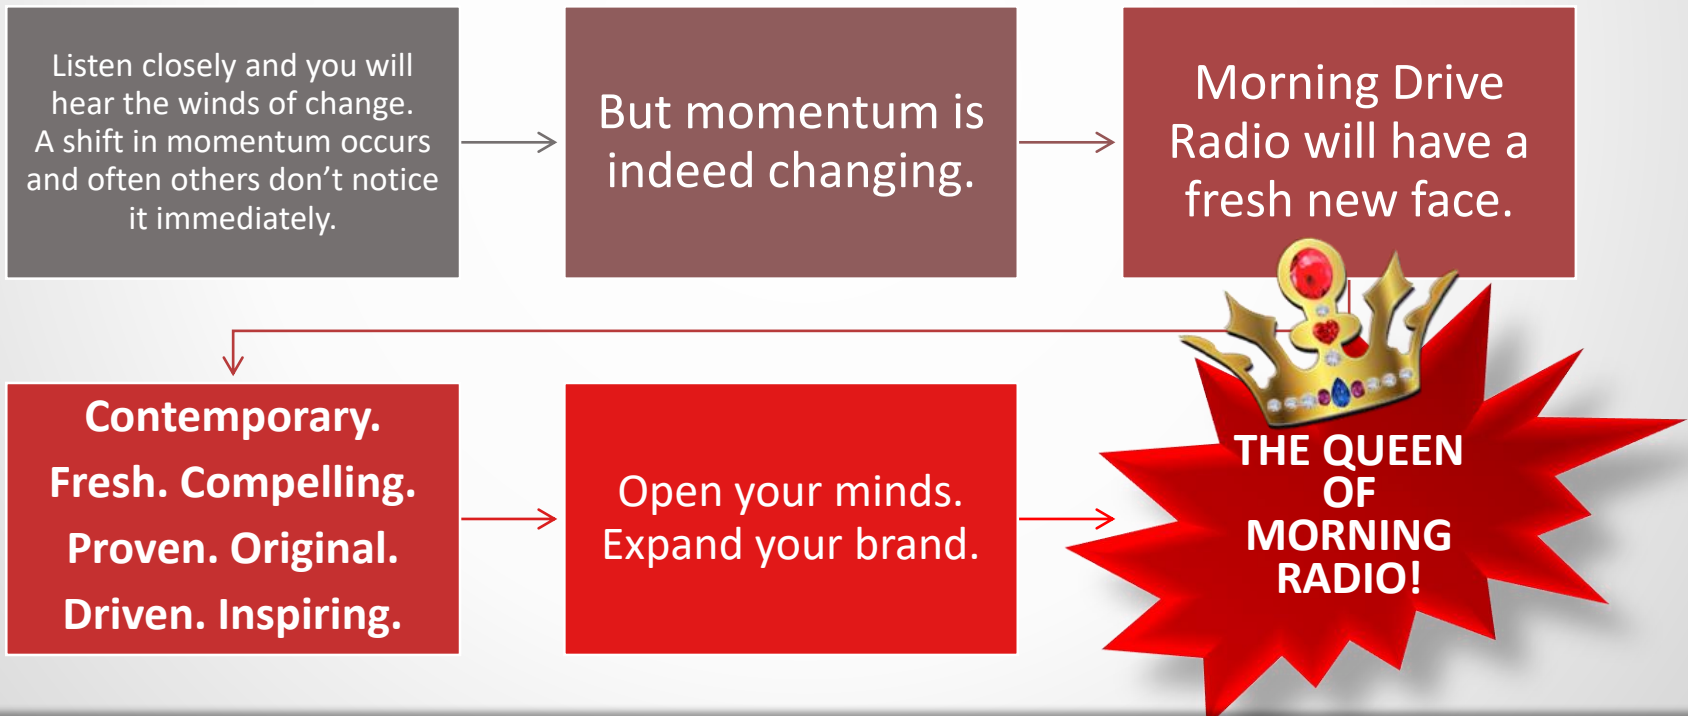

Opportunity is Knocking Now!

IT'S TIME...

THE DEDE SHOW IS COMING TO YOUR MARKET!

Ready to support your station.
Be your partner. Embrace your audience.
Drive your ratings. Drive your local revenues.

AGENDA

RADIO'S PREMIER MANAGEMENT & MARKETING MAGAZINE

DeDe McGuire

HAS BEEN CHOSEN AS ONE OF THE

Most Influential Women in Radio for 2019

The Radio Ink Most Influential Women in Radio list is one of our most important and well-read lists of the year. It's an opportunity to highlight the tremendous accomplishments of female radio talent, as well as those of other successful women, as we recognize many individuals who are doing great things for our industry. The special edition magazine is published in May.