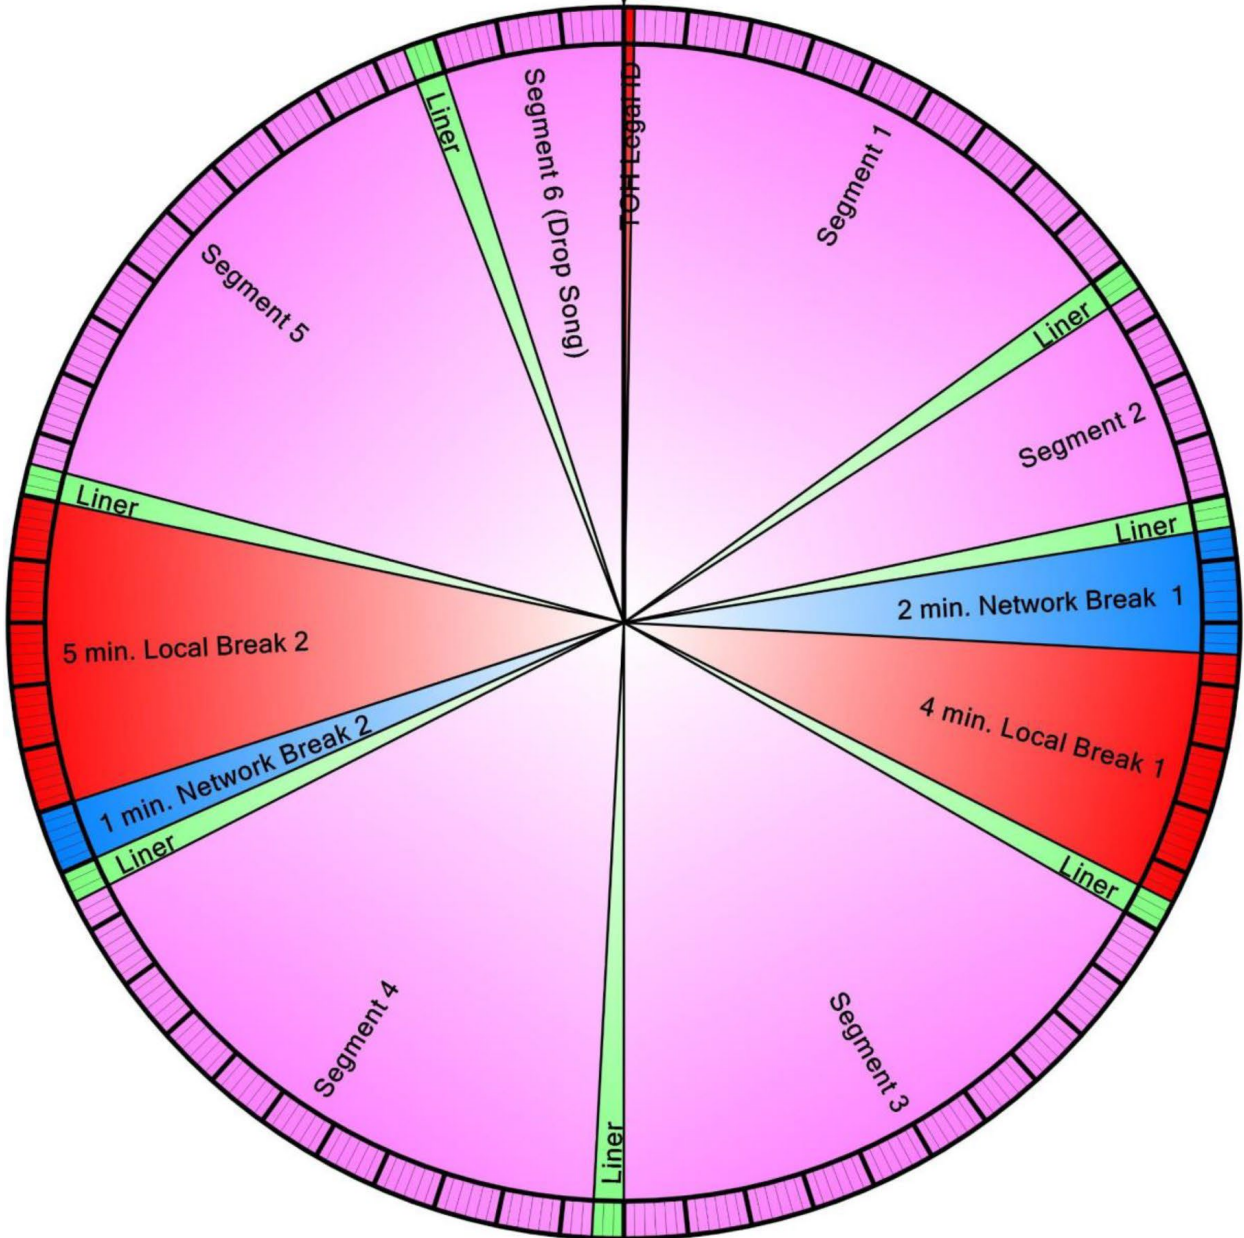

OFFICIAL SHOW
CLOCK

LOUDWIRENIGHTS

00:00 10 Sec. TOH Legal ID

Show Details:

5 Hour Show Mon-Fri Nights
30 Segment Carts
All liners are 10 seconds

Delivered via Mr. Master (AIM)

818-879-8349

support@mrmaster.com