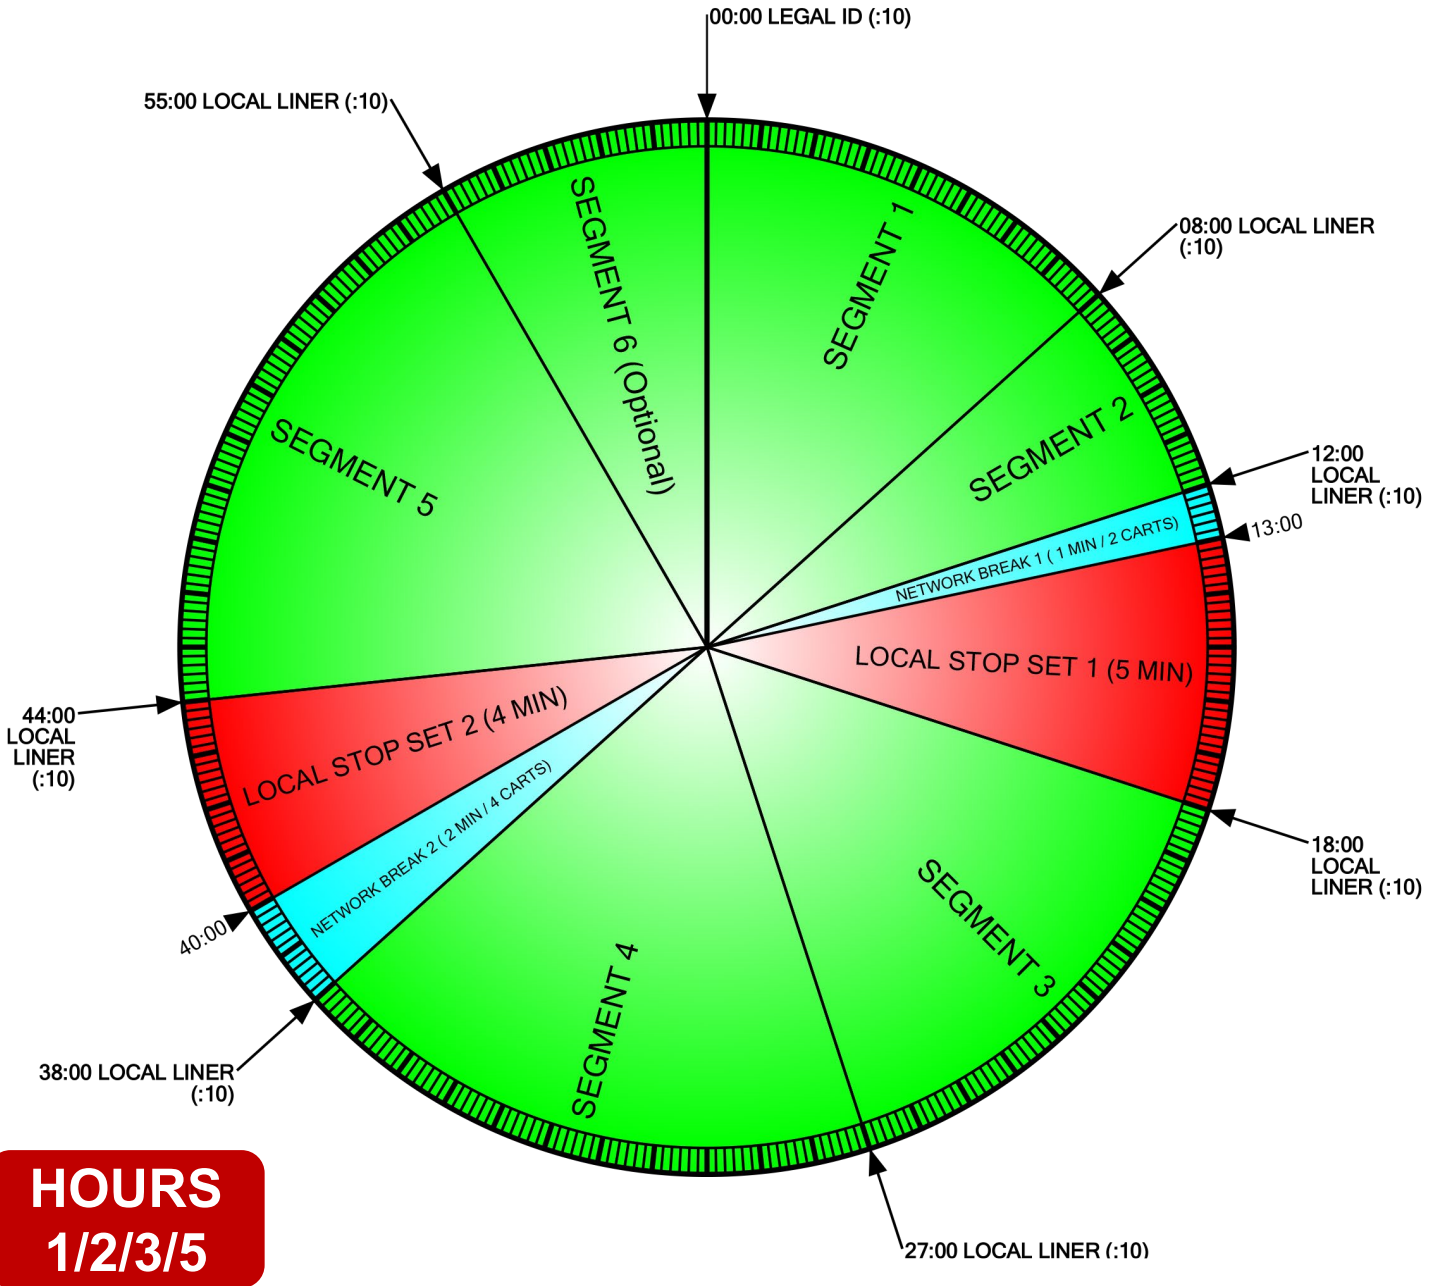

OFFICIAL SHOW
CLOCK 3/21

XXL HIGHER LEVEL RADIO

HOURS
1/2/3/5

Show Details:
5 Hour Show Mon-Fri Nights (Hours 1,2,3,5)
24 Segment Carts (4 out of the 5 hours on this clock includes the optional segment 6)
*Segment 6 OPTIONAL Fill Song
Times listed are approximate

Delivered via Mr. Master (AIM)
818-879-8349
support@mrmaster.com

Compass Media Networks
914-600-5099

OFFICIAL SHOW
CLOCK 3/21

XXL HIGHER LEVEL RADIO

HOUR 4 MIX

Show Details:

5 Hour Show Mon-Fri Nights (4th Hour)
4 Segment Carts (includes optional Segment 4)
*Segment 4 OPTIONAL Fill Song
Times listed are approximate