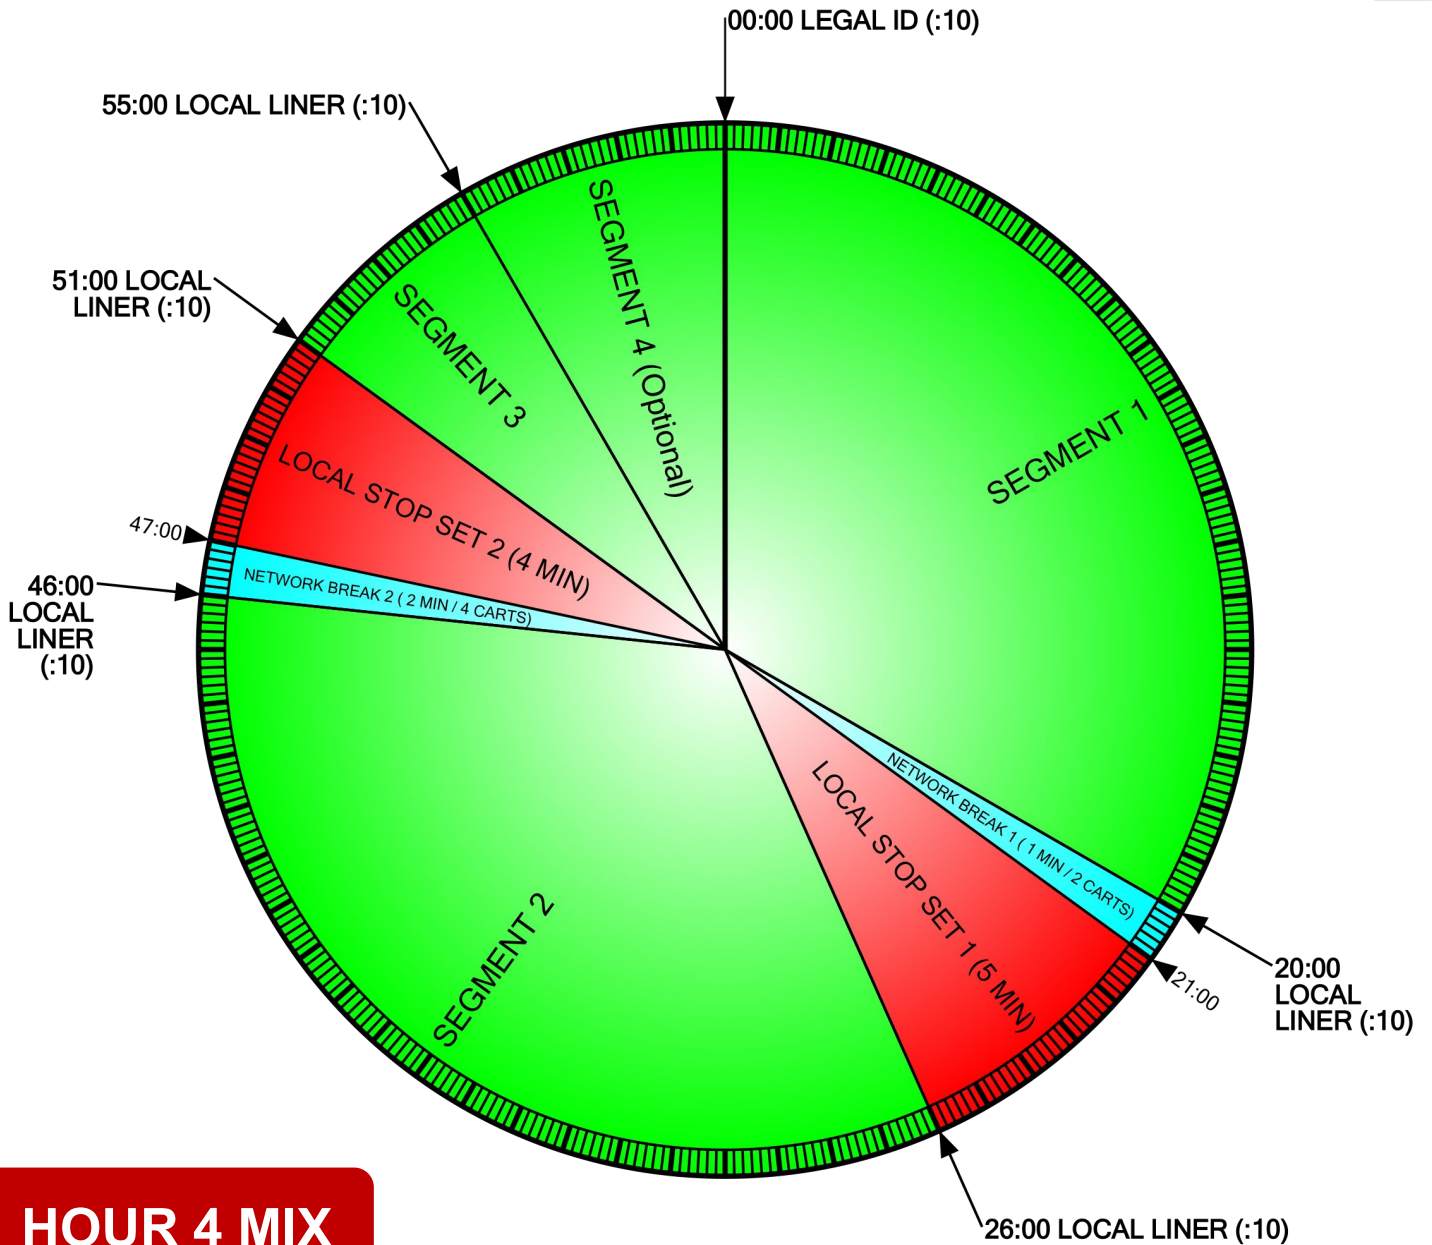

OFFICIAL SHOW
CLOCK 3/21

XXL HIGHER LEVEL RADIO

HOURS
1/2/3/5

Show Details:
5 Hour Show Mon-Fri Nights (Hours 1,2,3,5)
24 Segment Carts (4 out of the 5 hours on this clock includes the optional segment 6)
*Segment 6 OPTIONAL Fill Song
Times listed are approximate

Delivered via Mr. Master (AIM)
818-879-8349
support@mrmaster.com

Compass Media Networks
914-600-5099

OFFICIAL SHOW
CLOCK 3/21

XXL HIGHER LEVEL RADIO

HOUR 4 MIX

Show Details:

5 Hour Show Mon-Fri Nights (4th Hour)
4 Segment Carts (includes optional Segment 4)
*Segment 4 OPTIONAL Fill Song
Times listed are approximate