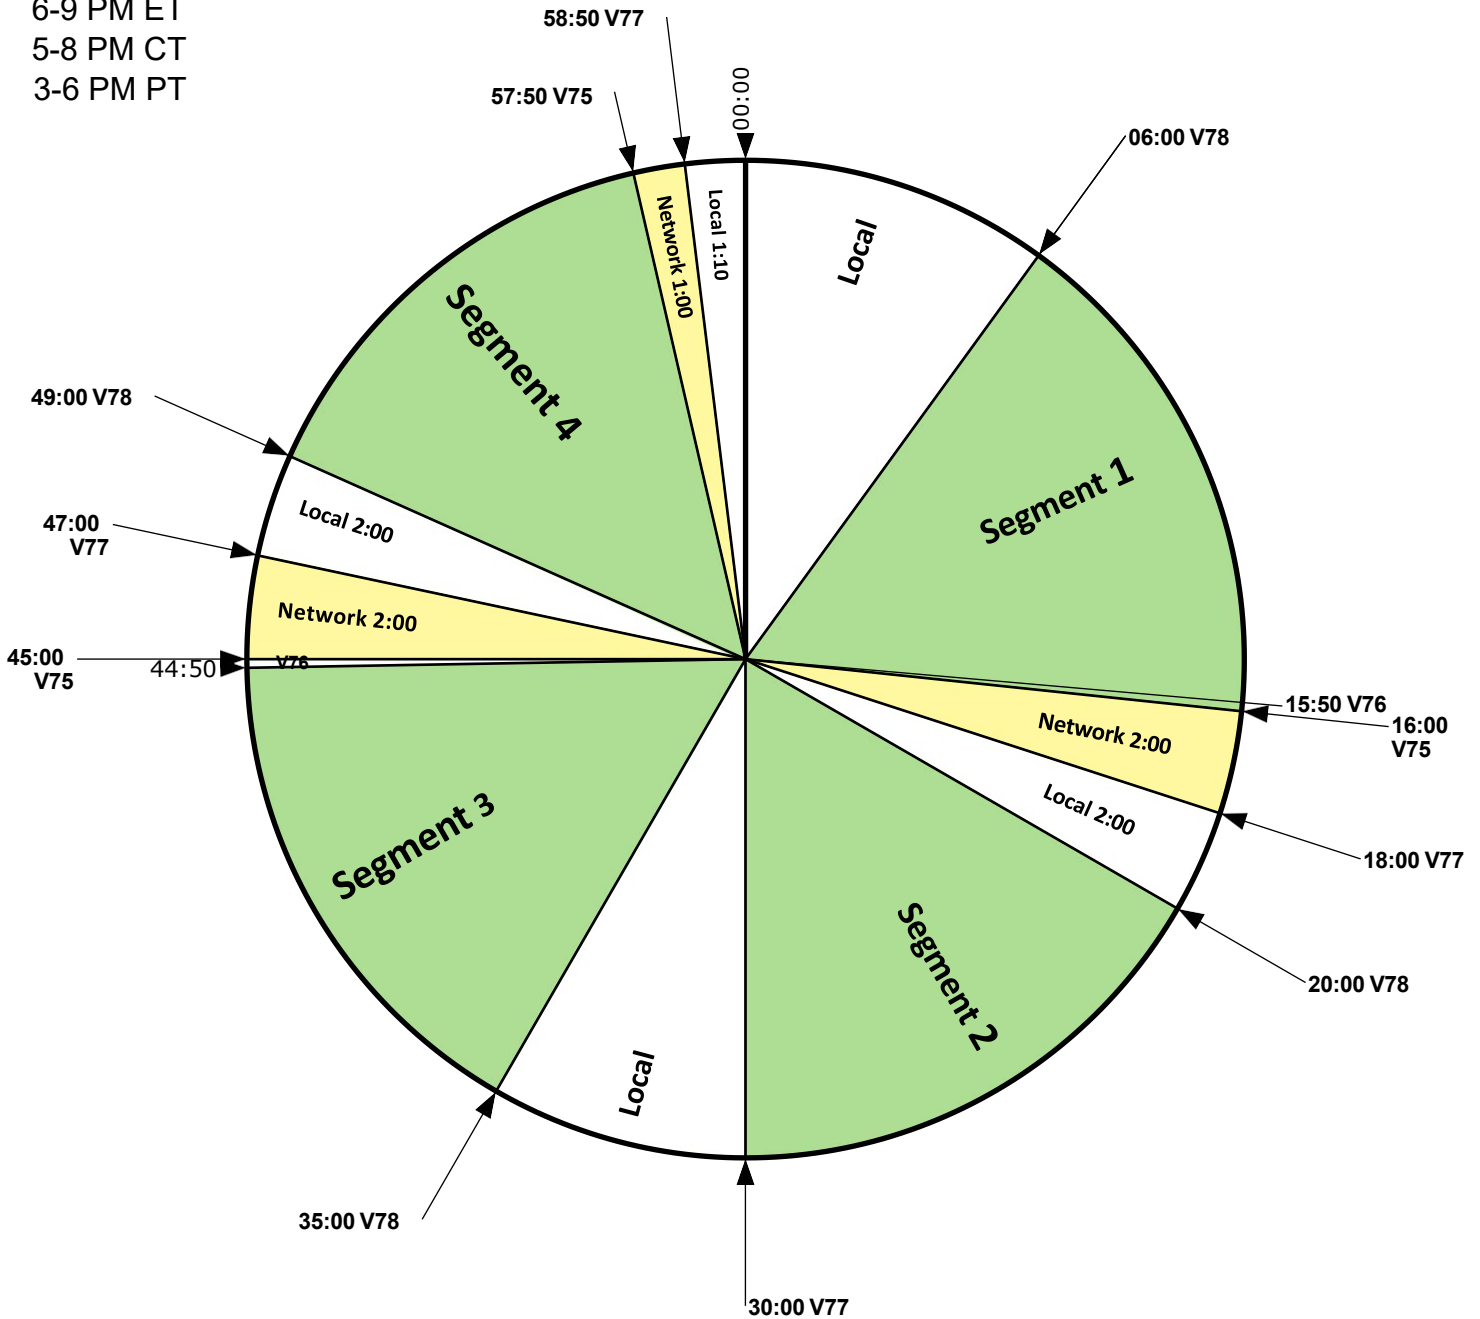

**OFFICIAL
SHOW CLOCK**

THE JOE PAGS SHOW

XDS Program: CMN - Joe Pags
Show Effective November 30, 2015
Westwood One XDS Satellite
 6-9 PM ET
 5-8 PM CT
 3-6 PM PT

Hard outs at 30:00 and 58:50

Other breaks float

V75: local streaming stop

V76: fires local :10-second liner

V77: fires local break

V78: local streaming start

For Technical Assistance:
 Westwood Technical Services
 Phone: 914-908-3210
 E-mail:
TechServices@westwoodone.com