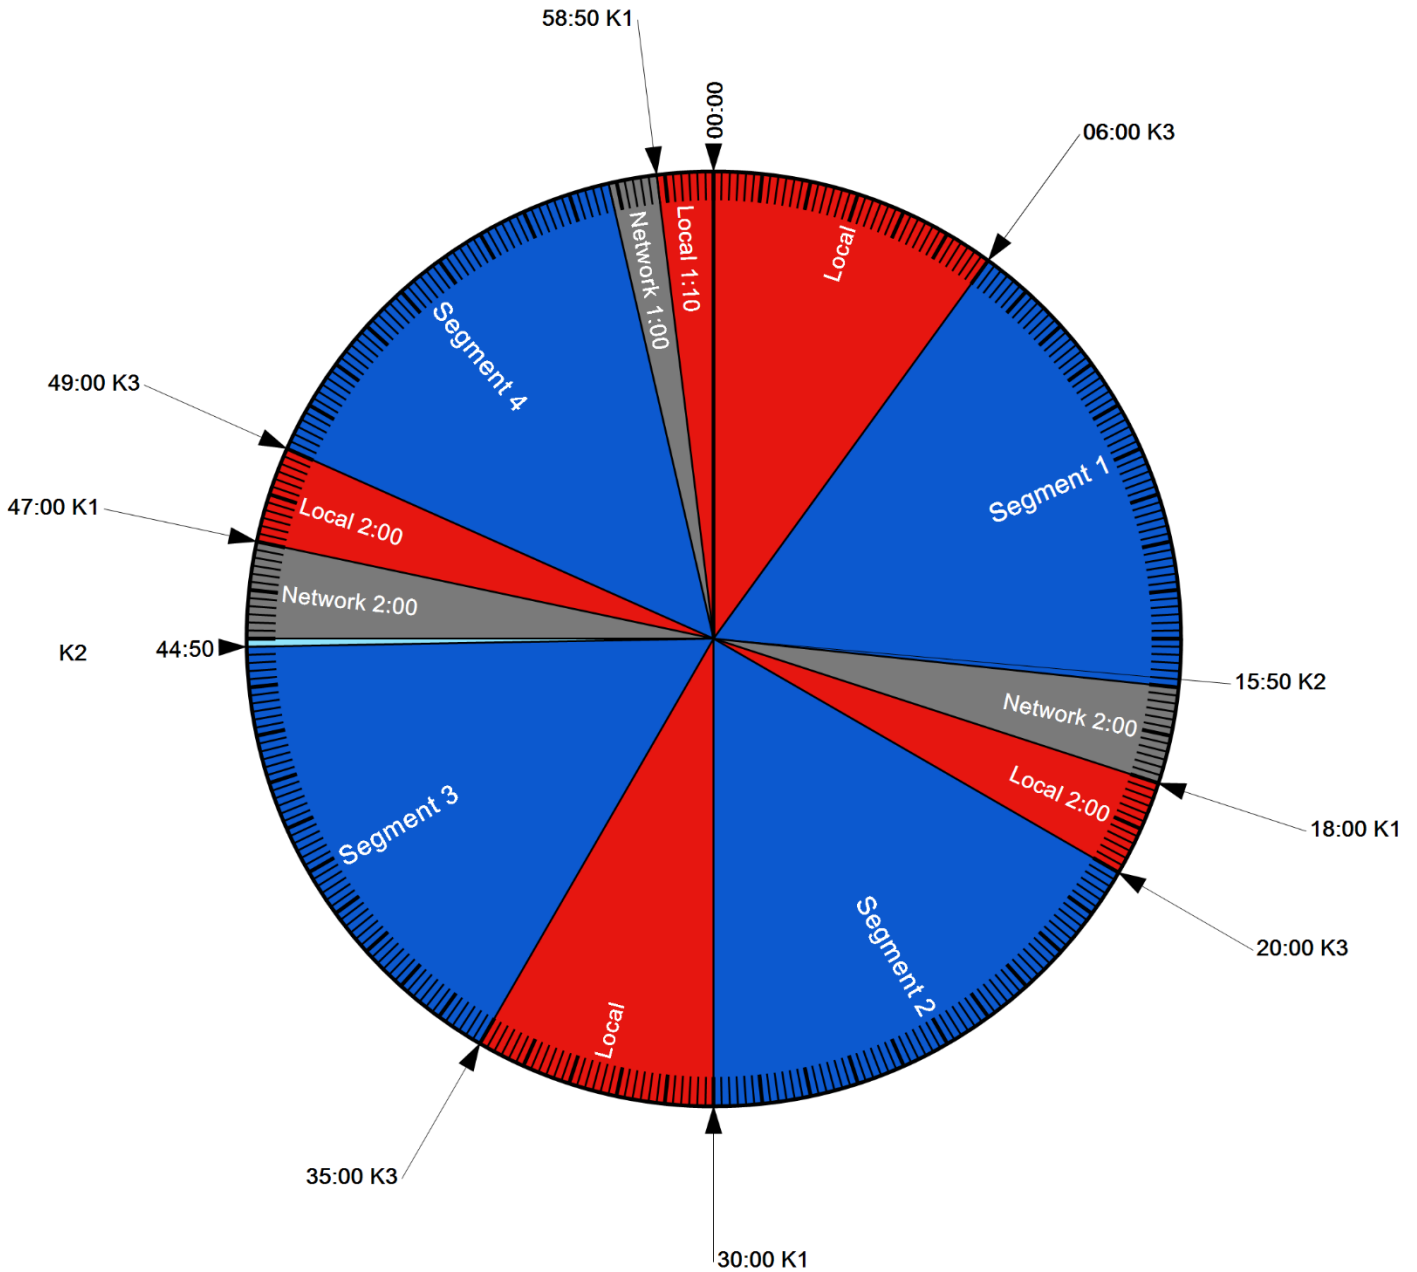

**OFFICIAL
SHOW CLOCK**

**THE JOE PAGS SHOW
Westwood One Wegener
Satellite**

CMN - Joe Pags
6-9 PM ET
5-8 PM CT
3-6 PM PT

For Technical Assistance:
Westwood Technical Services
Phone: 888-435-7450 (Options 1 then 2)
E-mail: noc@westwoodone.com

Westwood One Wegener Satellite
Hard outs at 30:00 and 58:50
Other breaks float
K1: Local Break
K2: Station ID
K3: Rejoin