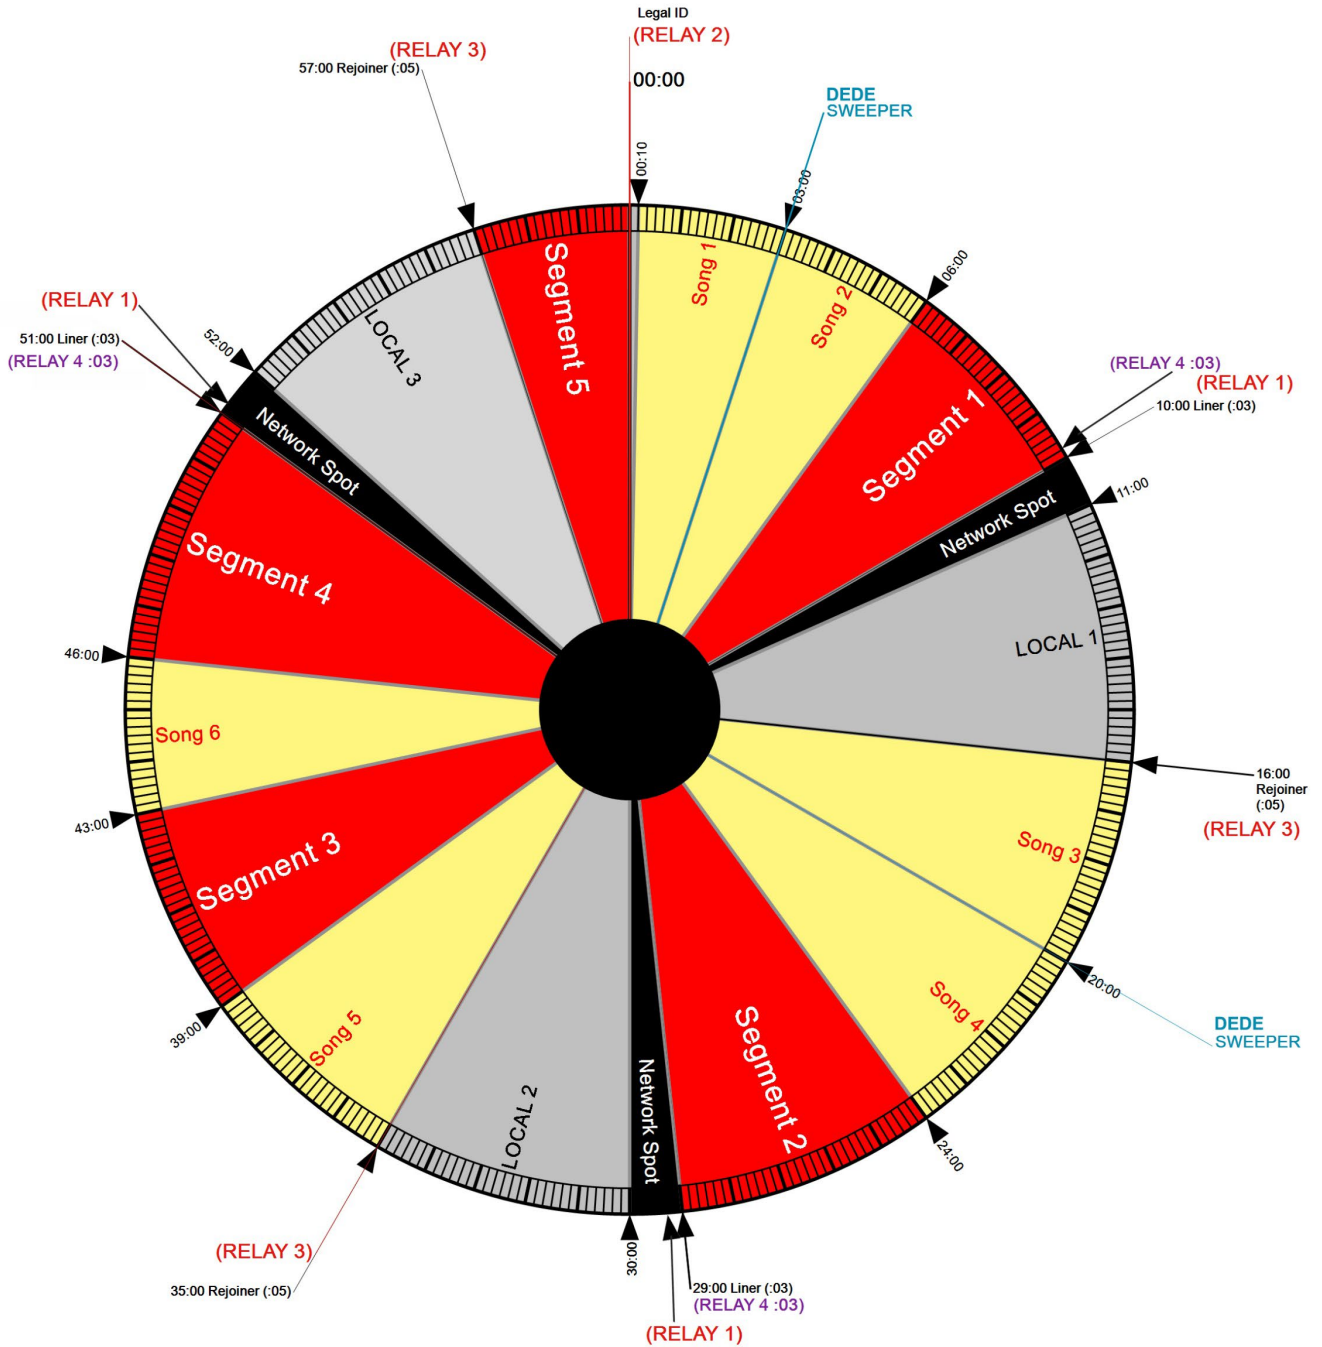

**OFFICIAL  
SATELLITE  
CLOCK**

**DeDe  
in the Morning**

**Feed Time:**

5a-10a ET Monday – Friday  
6a-10a ET Saturday

- \*All Breaks Float
- \*End Show: 59:50 Hard (No Relay)
- \*No fill in local breaks
- \*Network Commercials delivered separately

**DeDe Relays:**

- 01- Local Break
- 02- Legal ID (:10 sec)
- 03- Rejoin (:05 sec)
- 04- Liner (:03 sec)

Receiver: **XDS**

Provider: LinkUp Communications  
Technical Support: 303-925-1708

Compass Media Networks  
914-600-5099