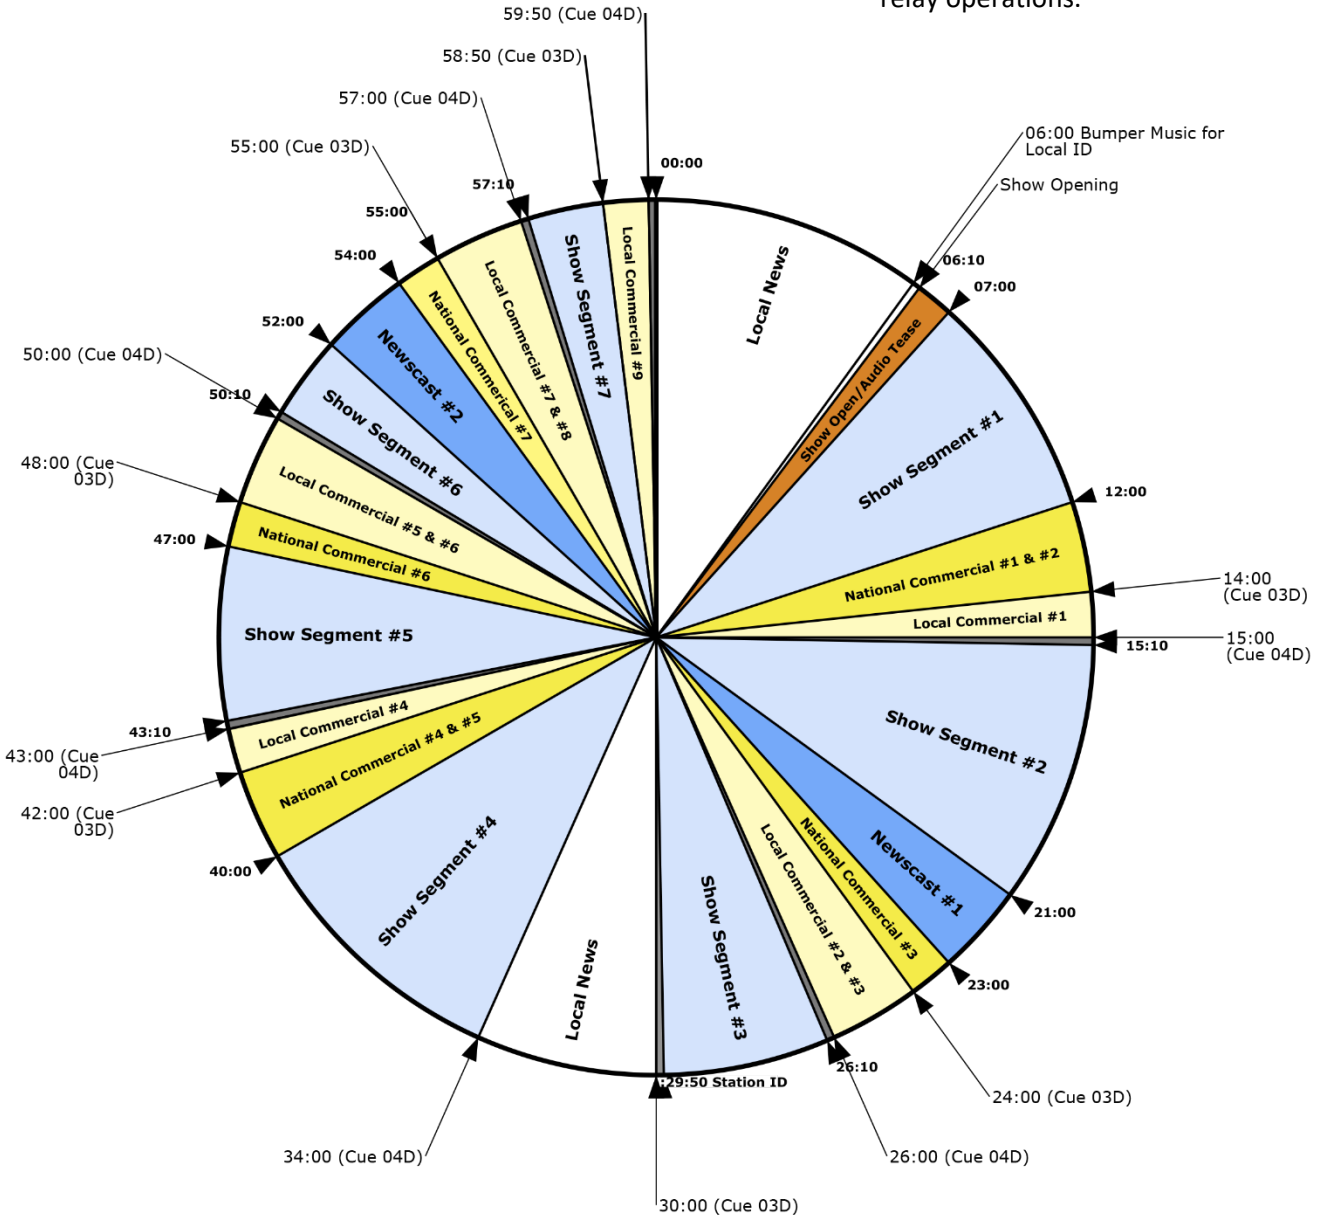

All feeds include live news updates with the latest market numbers.

Feed Times Live:

5AM-6AM ET and 6AM-7AM ET
 Refeed of 5AM: 7AM-8AM ET
 Refeed of 6AM: 8AM-9AM ET

PROMOS: [DOWNLOAD HERE](#)

WW1 XDS RECEIVER: AMC 8
 Service: 5AM-9AM ET Live Feeds
 XDS Program Name: CMN – This Morning with Gordon Deal
 Netcue info: 03D Local Start
 04D Show Rejoin

Call Westwood One Broadcast Ops at **914-908-3210** for technical assistance or to confirm relay operations.

Commercial Inventory

9:00 Local
 7:00 Network
 Local Commercials and break at 30:00 are covered with PSAs
 Network feeds a 400Hz tone from 00:00 to :05:50.
 Hard breaks are at 30:00 and 58:50 with a :10 Station ID at 59:50.
 The remaining times are approximate.