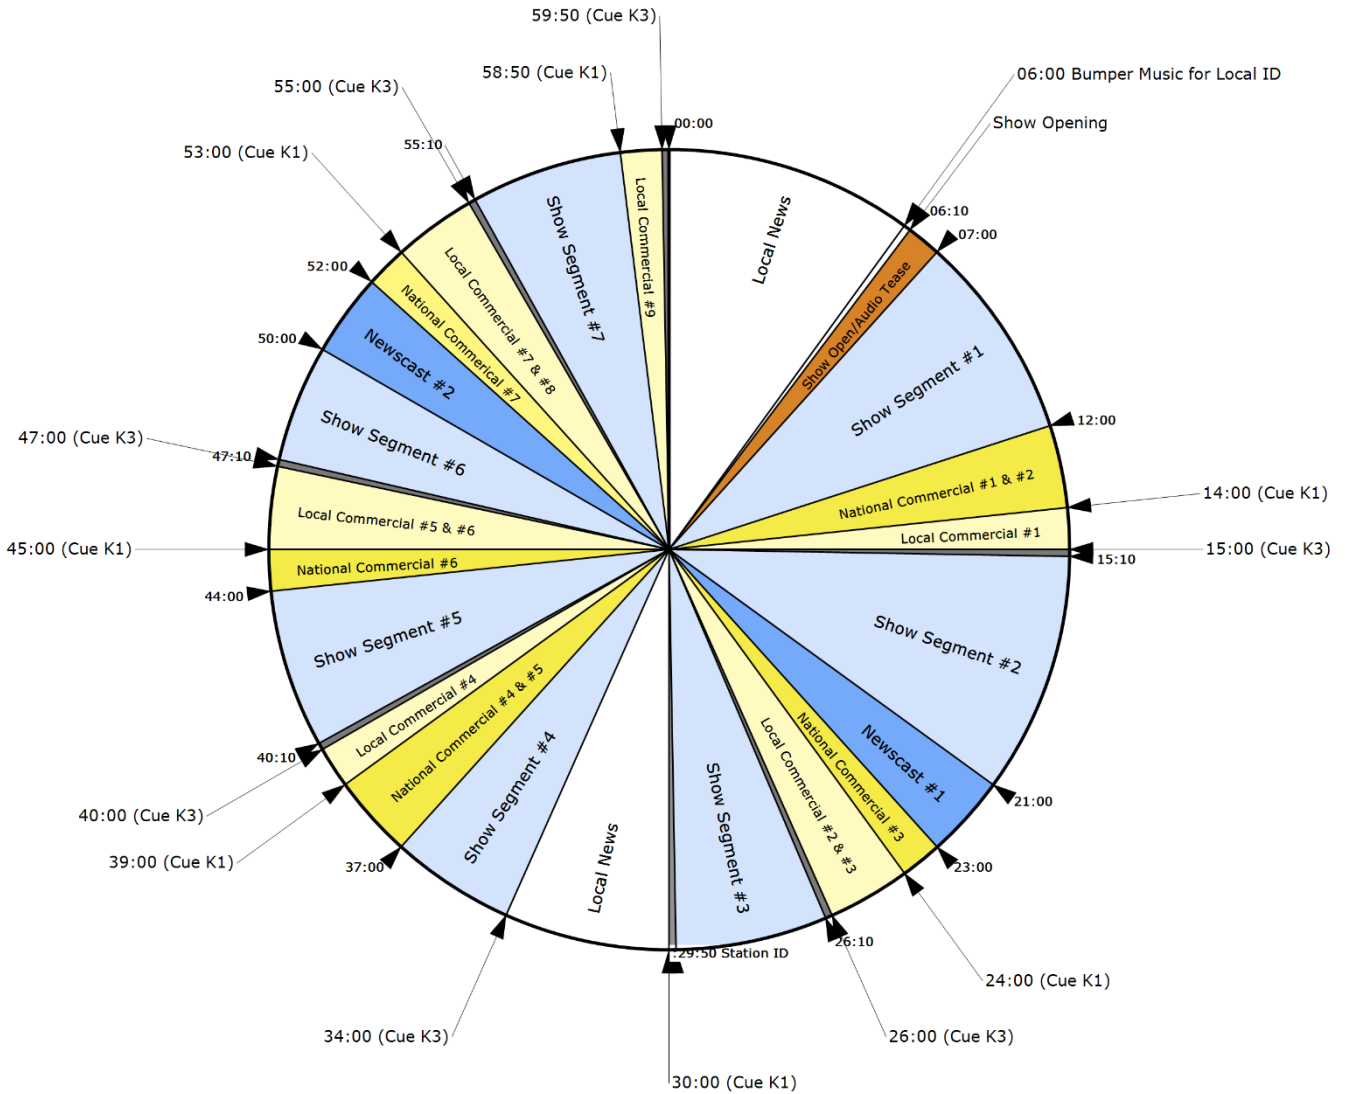

All feeds include live news updates with the latest market numbers.

Feed Times Live:

5AM-6AM ET and 6AM-7AM ET
 Refeed of 5AM: 7AM-8AM ET
 Refeed of 6AM: 8AM-9AM ET

PROMOS: [DOWNLOAD HERE](#)

Service: 5AM-9AM ET Live Feeds

Wegener Program Name:

CMN – This Morning with Gordon Deal

Netcue info: K1 Local Start

K3 Show Rejoin

Call Westwood One Broadcast Ops 24/7 at **888-435-7450** for technical assistance or to confirm relay operations.

Commercial Inventory

9:00 Local
 7:00 Network
 Local Commercials and break at 30:00 are covered with PSAs
 Network feeds a 400Hz tone from 00:00 to :05:50.
 Hard breaks are at 30:00 and 58:50 with a :10 Station ID at 59:50.
 The remaining times are approximate.