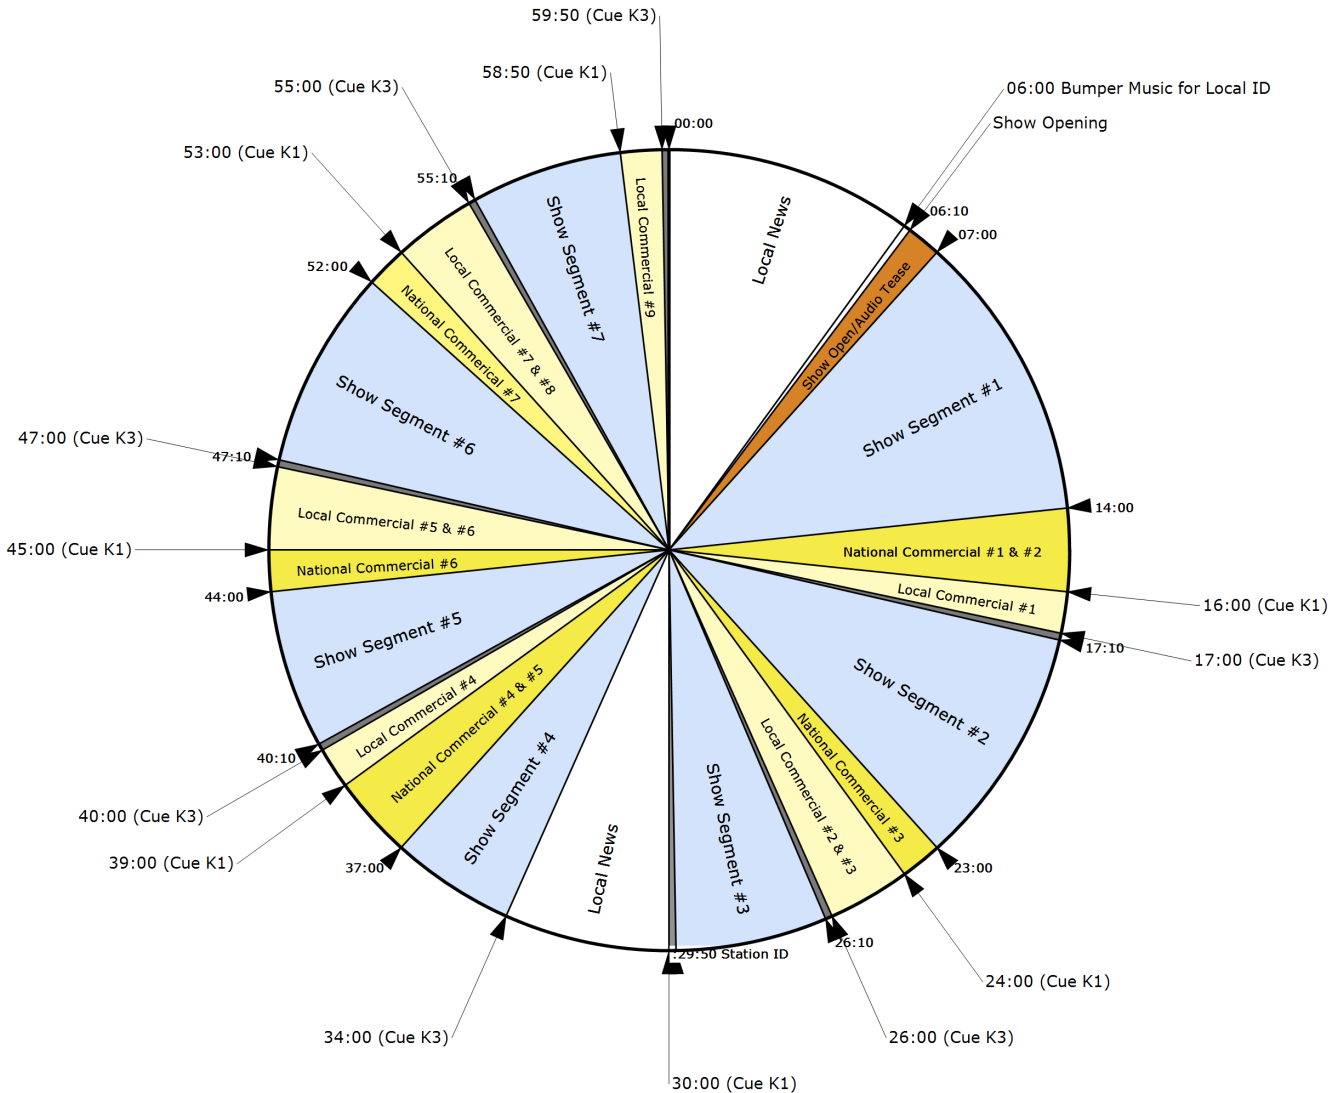

Feed Times for Saturday:

4:06AM – 5:00AM ET
 7:06AM – 8:00AM ET

Service: 1 hour weekly

Wegener Program Name:

CMN – This Weekend with Gordon Deal

Netcue info: K1 Local Start

K3 Show Rejoin

Call Westwood One Broadcast Ops 24/7
 888-435-7450 for technical assistance or
 to confirm relay operations.

Commercial Inventory

9:00 Local
 7:00 Network
 Local Commercials and break at 30:00 are covered with PSAs
 Network feeds a 400Hz tone from 00:00 to :05:50.
 Hard breaks are at 30:00 and 58:50 with a :10 Station ID at 59:50.
 The remaining times are approximate.