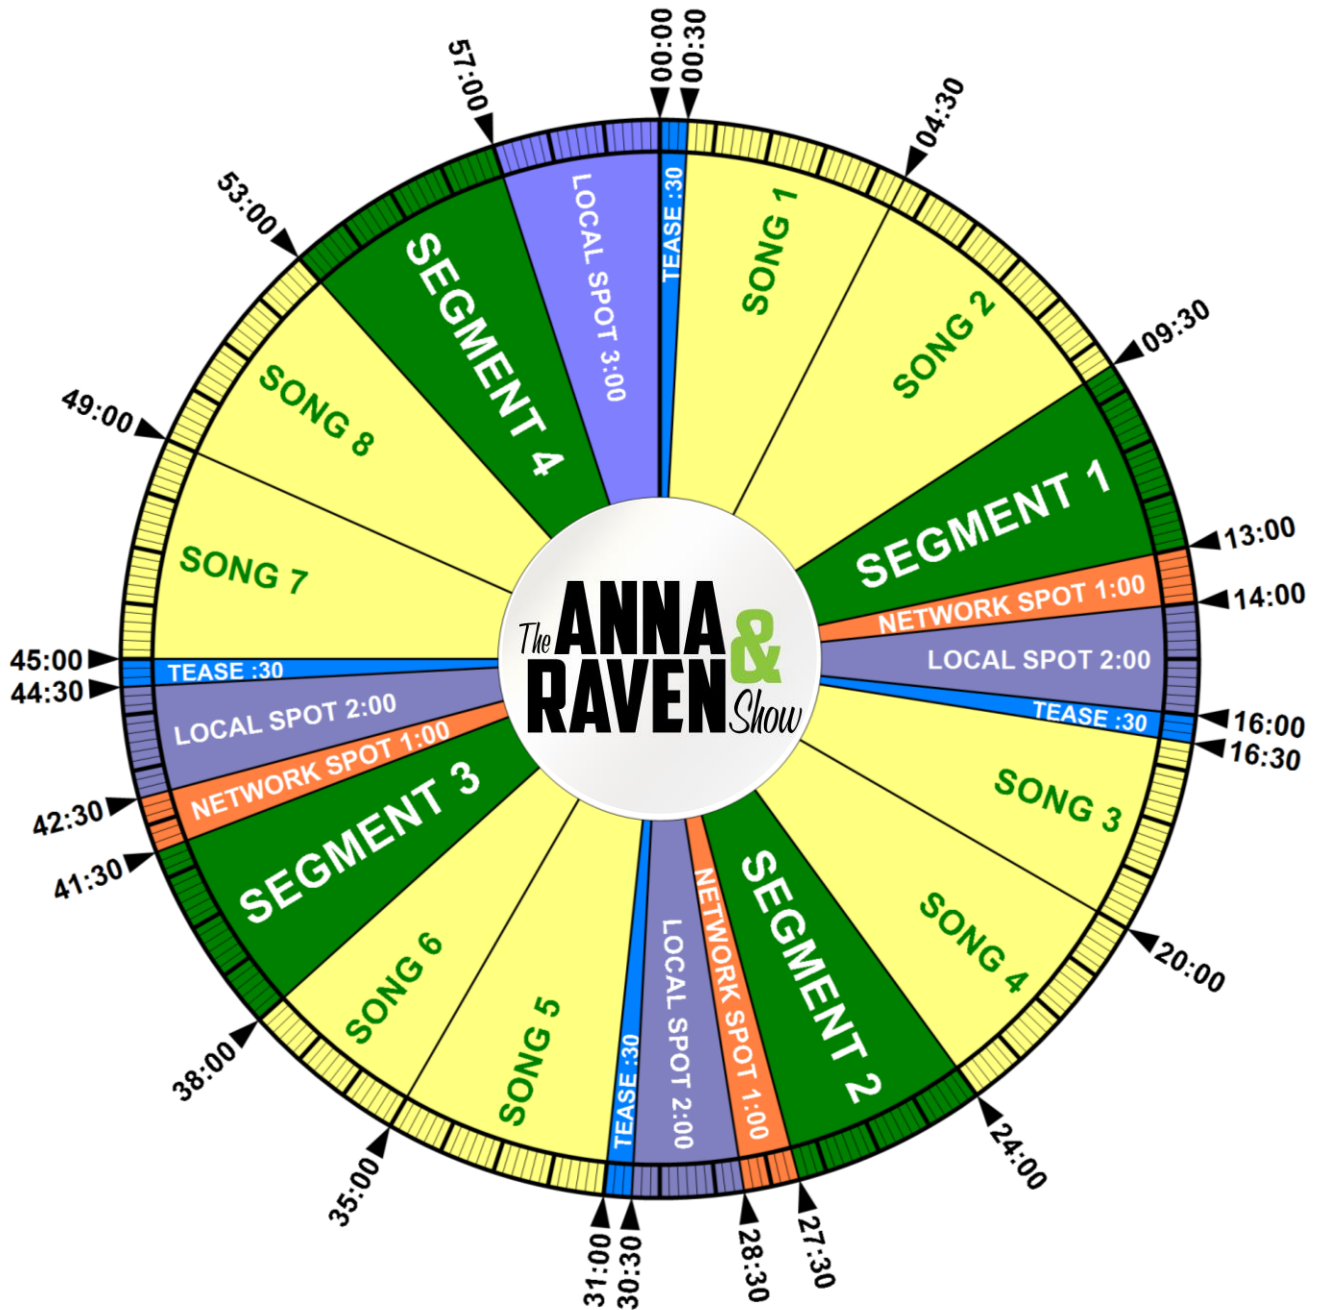

# OFFICIAL SHOW CLOCK

# The ANNA & RAVEN Show

**The Anna & Raven Show – Clock Details:**  
 5 Hour Show Mon-Fri 5a-10a and Saturday 5a-10a  
 For Mr. Master: **40** Track Cart# **15** Net Comm Cart #  
**3** Promo Cart#  
 4 SHOW SEGMENT/HR breaks 3:30-4:00 minutes  
 4 :30 TEASE/HR 8 Song Segments 3:30/4:00 minutes  
 Network Spots 3:00 minutes Local Spots 9:00 minutes