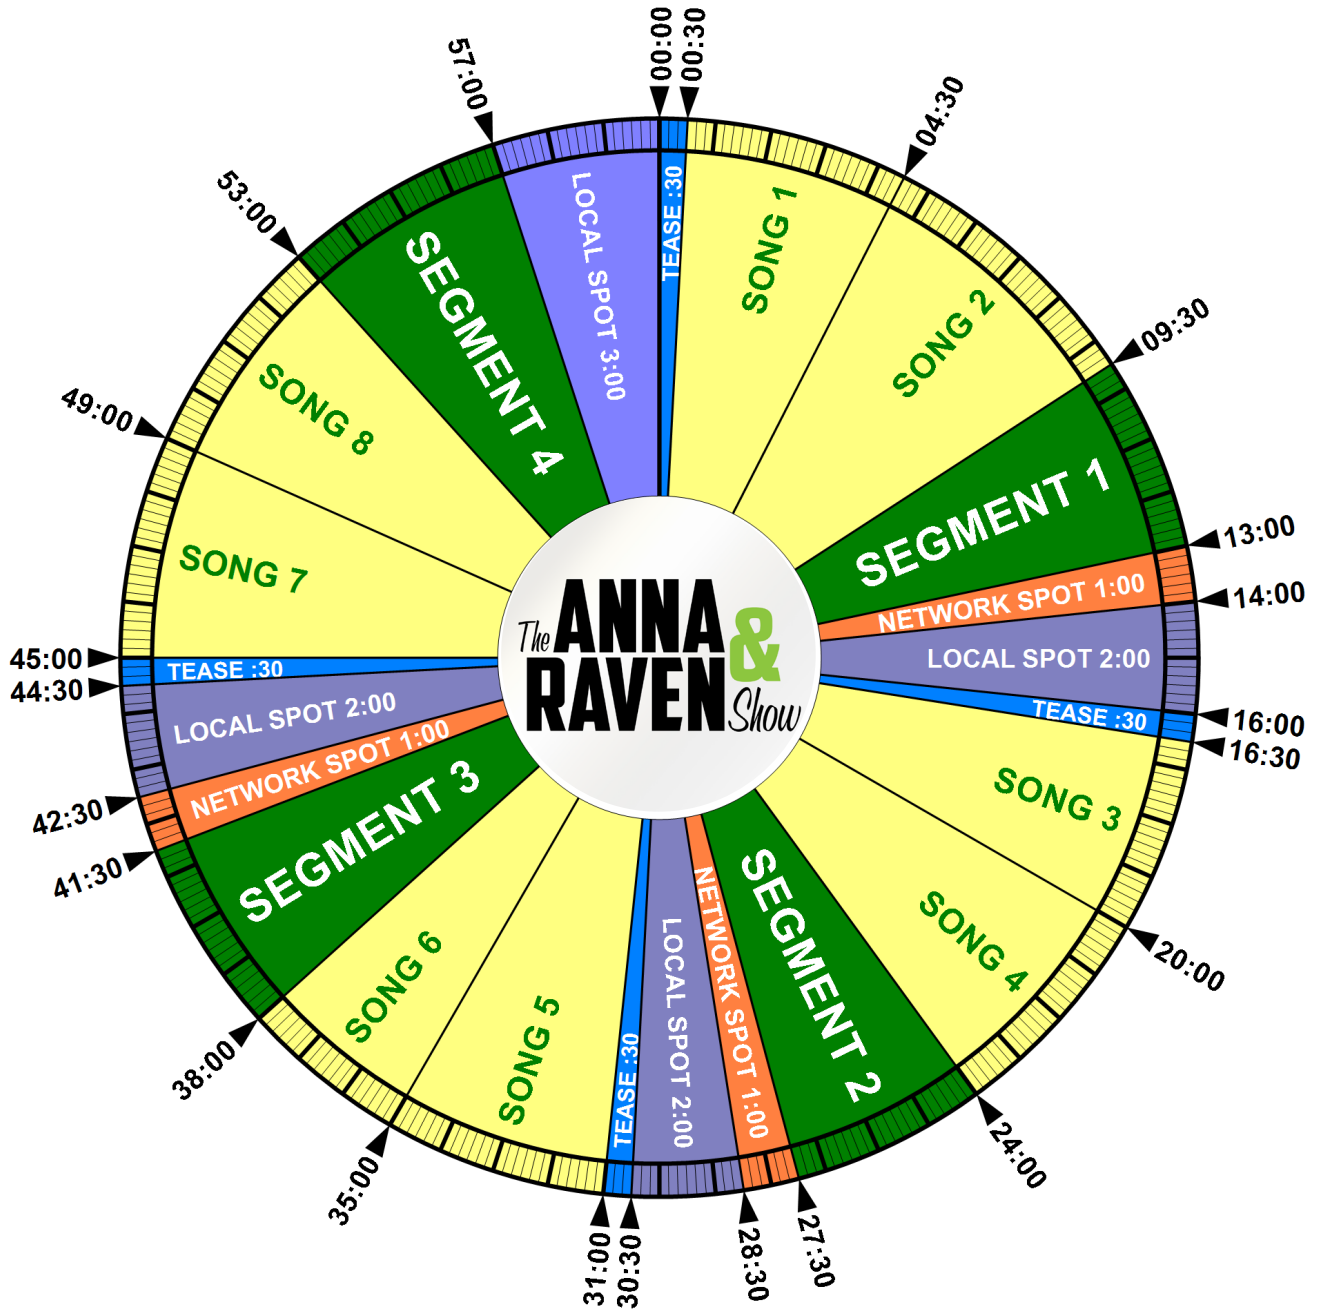

OFFICIAL SHOW CLOCK

The ANNA & RAVEN Show

The Anna & Raven Show – Clock Details:

5 Hour Show Mon-Fri 5a-10a and Saturday 5a-10a
 For Synchronicity: **40** Track Cart# **45** Commercial Cart#
 4 SHOW SEGMENT/HR breaks 3:30-4:00 minutes
 4 :30 TEASE/HR 8 Song Segments 3:30/4:00 minutes
 Network Spots 3:00 minutes Local Spots 9:00 minutes