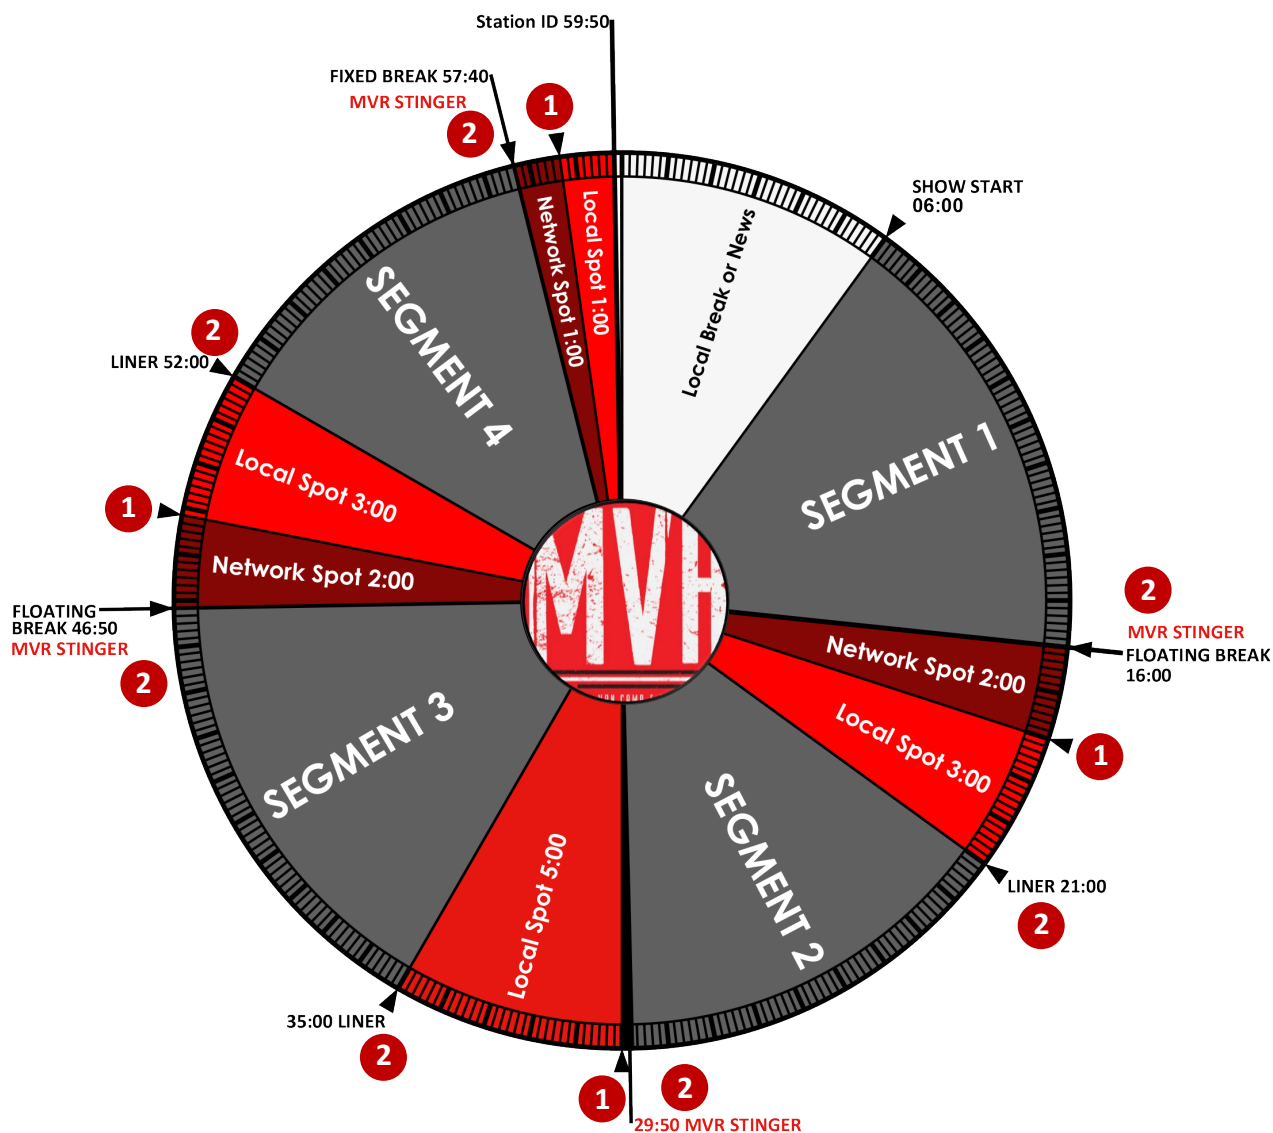

**OFFICIAL  
SHOW CLOCK**

**SHOW DETAILS:**

THE MARKLEY, VAN CAMP AND ROBBINS SHOW

4 Stop Sets

4 Segments

All Stingers and Liners :10

**Delivery via: Wegener**

**WWO Network Ops:**

**888-HELP450**

**(888-435-7450)**

**RELAYS (Red Circles):**

K1 Local stop set start

K2 Stingers & Liners

**FEED INFORMATION:**

Monday - Friday

12Noon - 3pm/ET

Weekend: Best Of

**AVAILS:**

5:00 National Spots

12:00 Local Spots