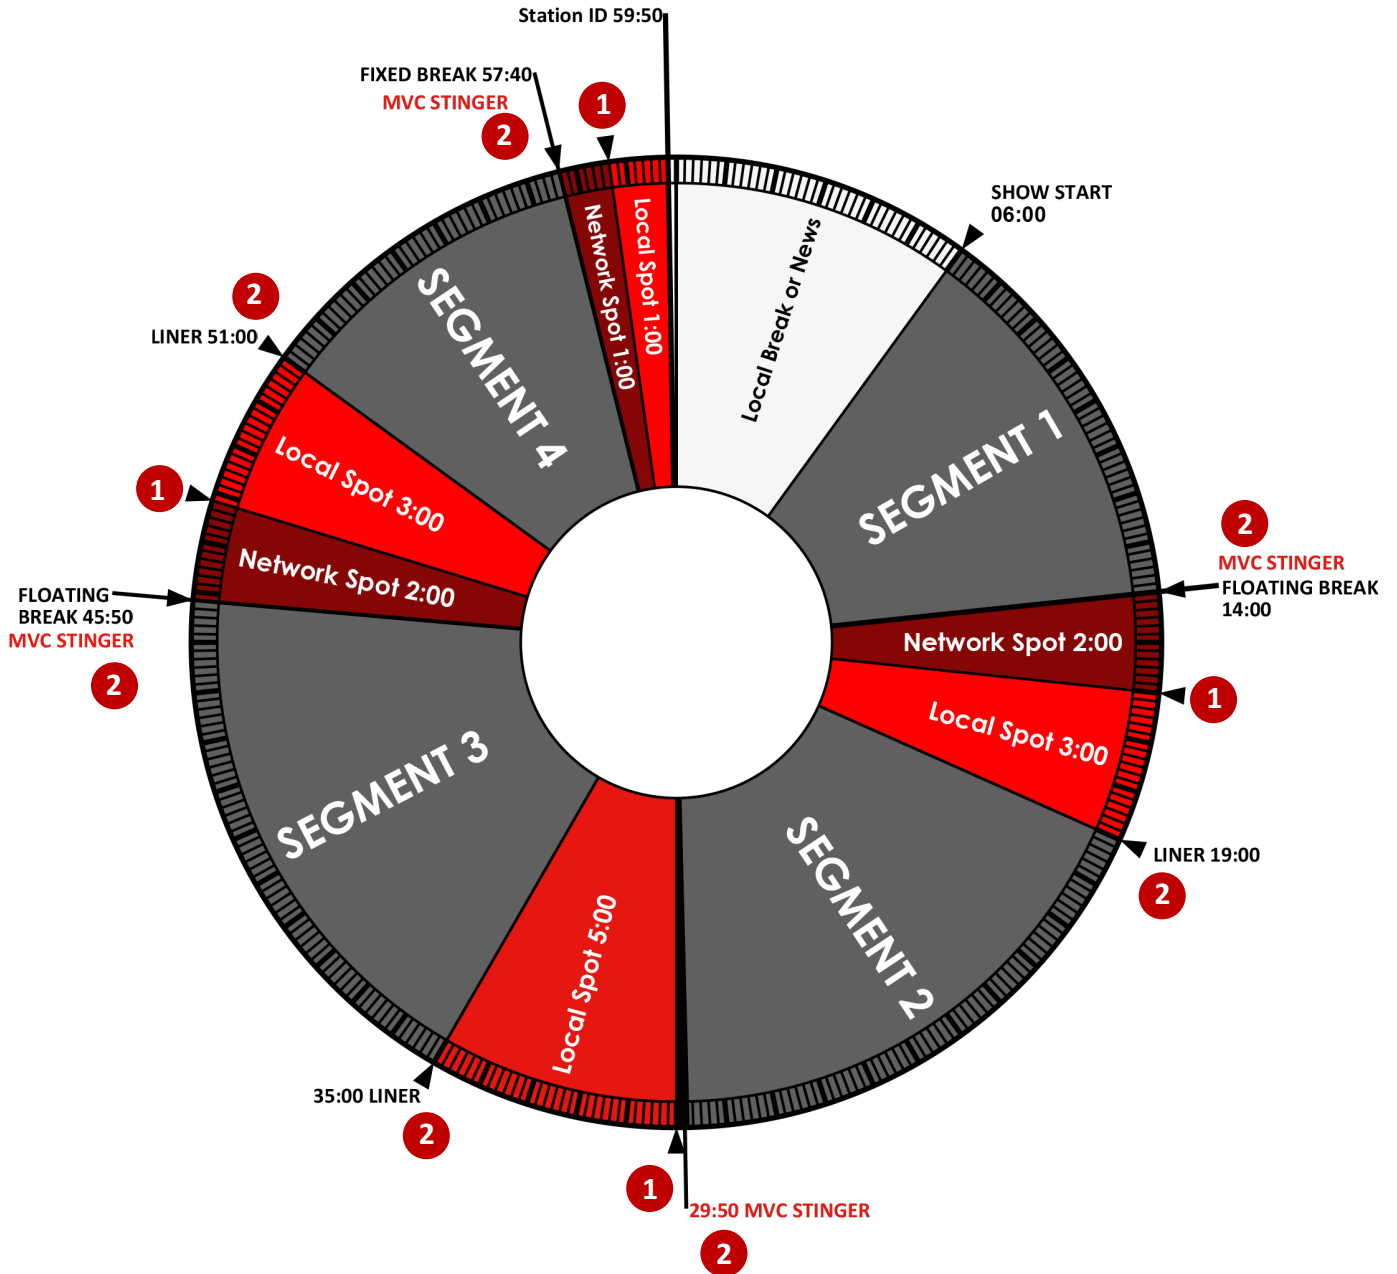

OFFICIAL SHOW CLOCK

SHOW DETAILS:

THE MARKLEY, VAN CAMP AND ROBBINS SHOW

4 Stop Sets

4 Segments

All Stingers and Liners :10

RELAYS (Red Circles):

K1 Local stop set start

K2 Stingers & Liners

FEED INFORMATION:

Monday - Friday

12Noon - 3pm/ET

Weekend: Best Of

Delivery via: Wegener

WWO Network Ops:

888-HELP450

(888-435-7450)

AVAILS:

5:00 National Spots

12:00 Local Spots