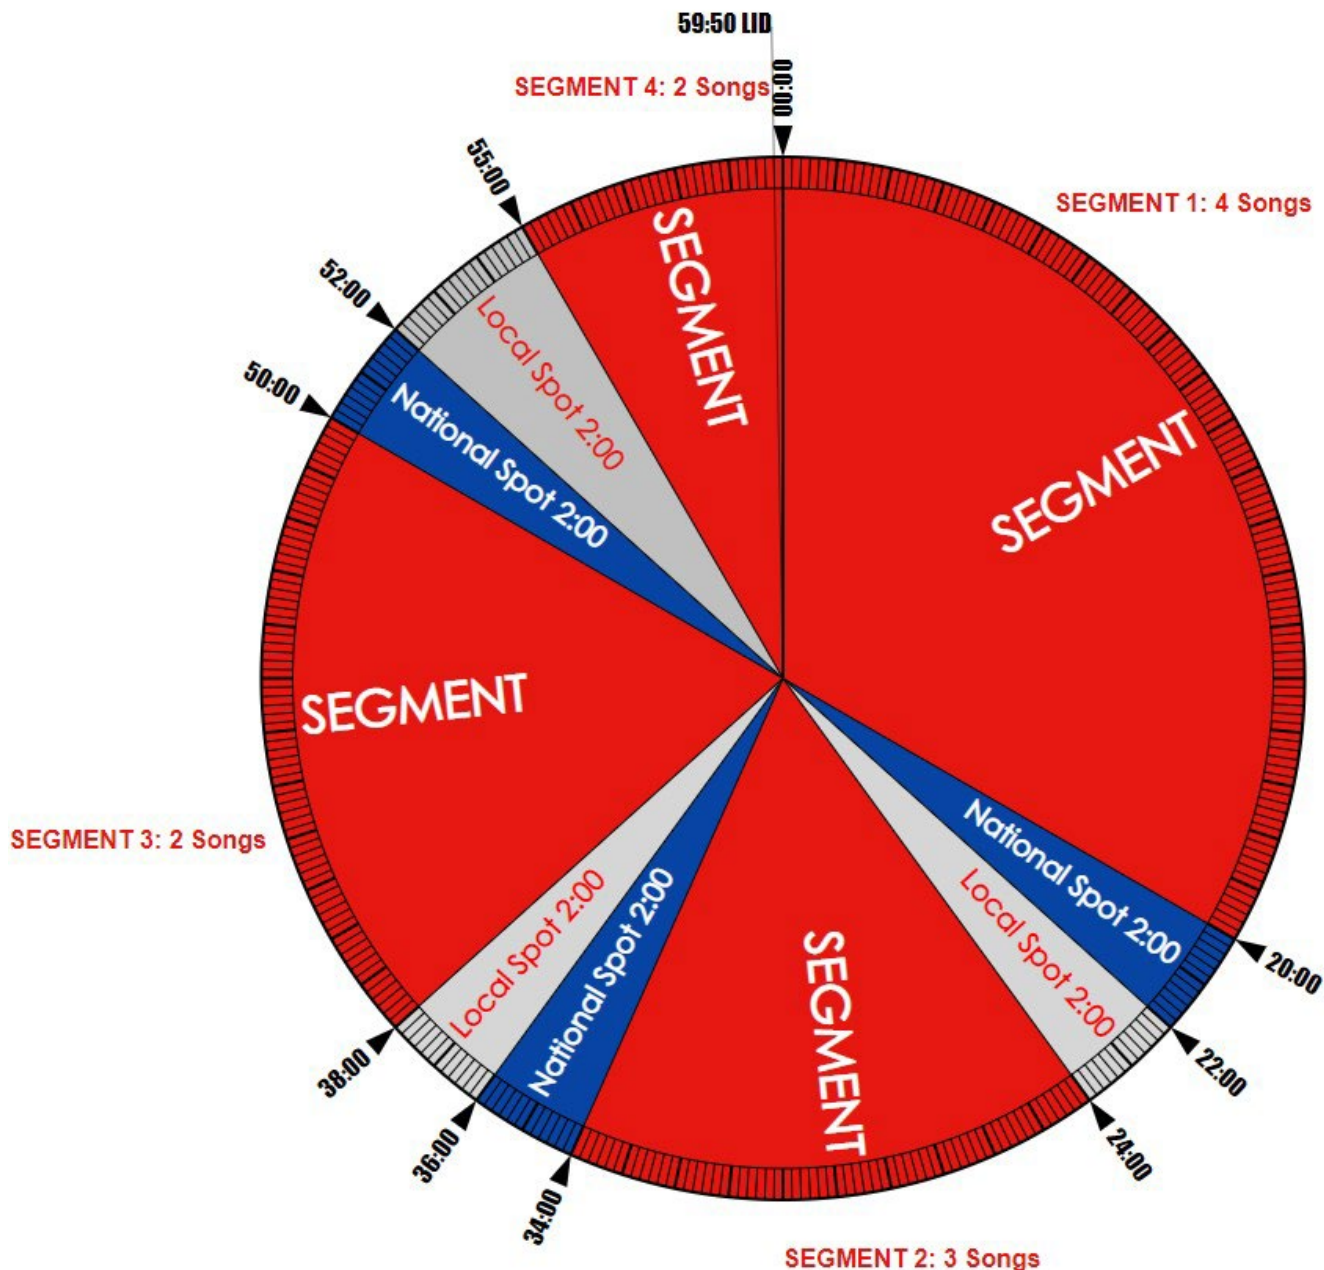

OFFICIAL SHOW CLOCK  
3 HOURS  
WEEKENDS

# COUNTRY COUNTDOWN USA

with LON HELTON

COUNTRY COUNTDOWN USA with  
LON HELTON

**AVAILS**

**2:00 MIN**

**LOCAL MIN 6**

**NETWORK MIN 6**

**SHOW INFO**