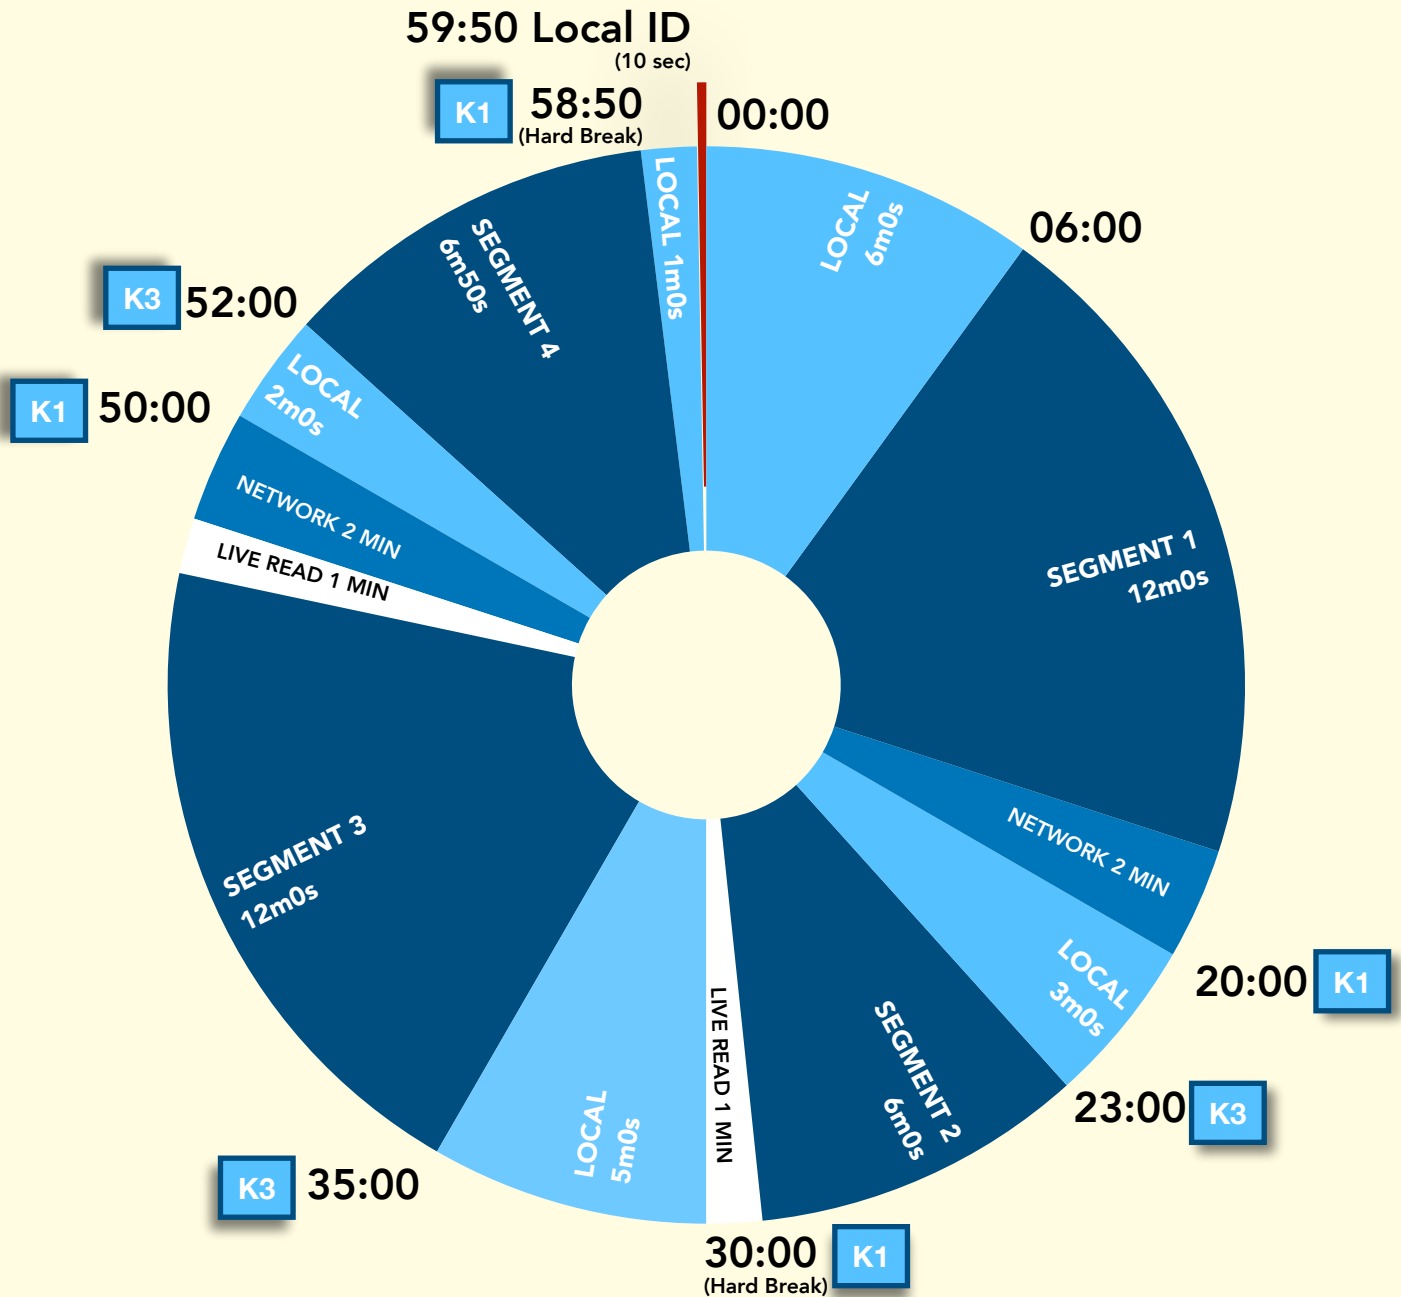

PROGRAMMING CLOCK: WEGENER

LIVE SHOW TIME

Start at 12:06:00

Stop at 2:58:50

AVAILS

6:00 National

11:00 Local

HARD BREAKS

Bottom at 30:00

Top at 58:50

**Erick
Erickson**
SHOW

Satellite Audio Distribution Information

- Program distributed by Westwood One via Wegener.
- Relay K1 for local
- Relay K3 for liners (10 sec. Available)
- Show feed live Monday-Friday 12pm to 3pm ET; Weekend Best Of