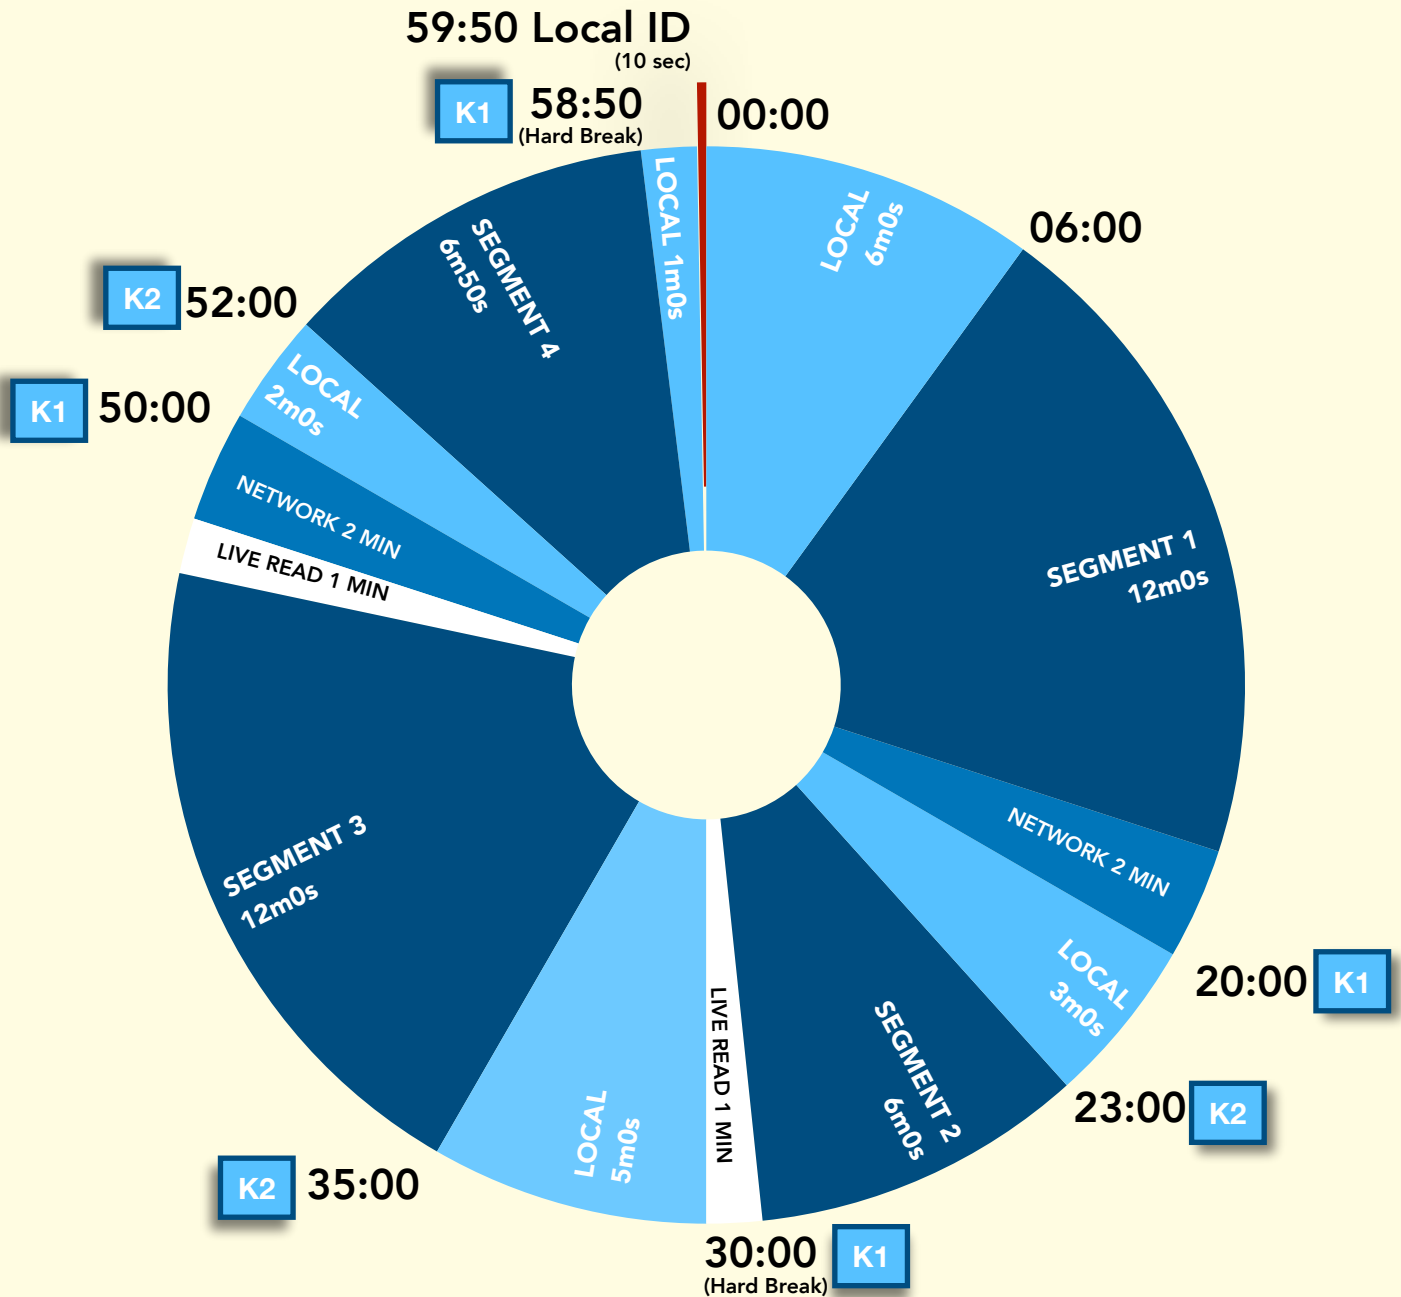

PROGRAMMING CLOCK: WEGENER

LIVE SHOW TIME

Start at 12:06:00
 Stop at 2:58:50

AVAILS

6:00 National
 11:00 Local

HARD BREAKS

Bottom at 30:00
 Top at 58:50

Erick Erickson
 SHOW

Satellite Audio Distribution Information

- Program distributed by Westwood One via Wegener.
- Relay K1 for local
- Relay K2 for liners (10 sec. Available)
- Show feed live Monday-Friday 12pm to 3pm ET; Weekend Best Of