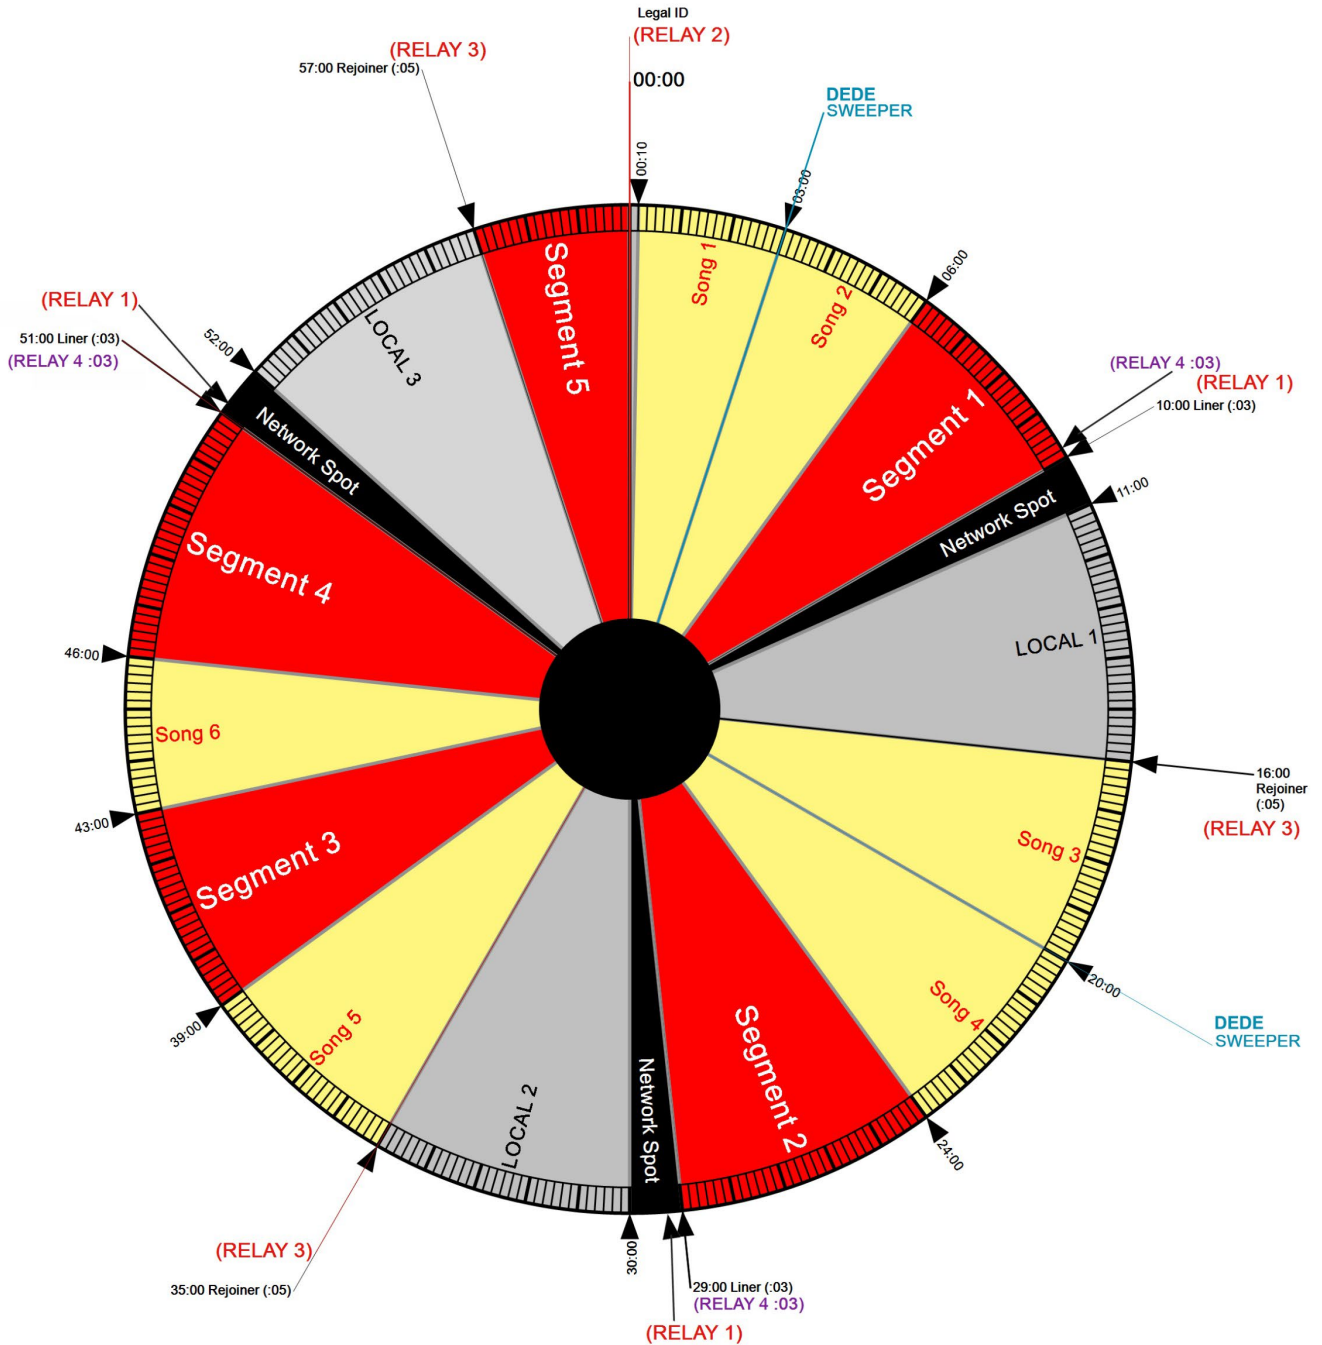

**OFFICIAL
SATELLITE
CLOCK**

**DeDe
in the Morning**

Feed Time:

5a-10a ET Monday – Friday
6a-10a ET Saturday

- *All Breaks Float
- *End Show: 59:50 Hard (No Relay)
- *No fill in local breaks
- *Network Commercials delivered separately

DeDe Relays:

- 01- Local Break
- 02- Legal ID (:10 sec)
- 03- Rejoin (:05 sec)
- 04- Liner (:03 sec)

Distribution through:

Mr. Master
(AIM)

818-879-8349

support@mrmaster.com

Compass Media Networks:
914-600-5099